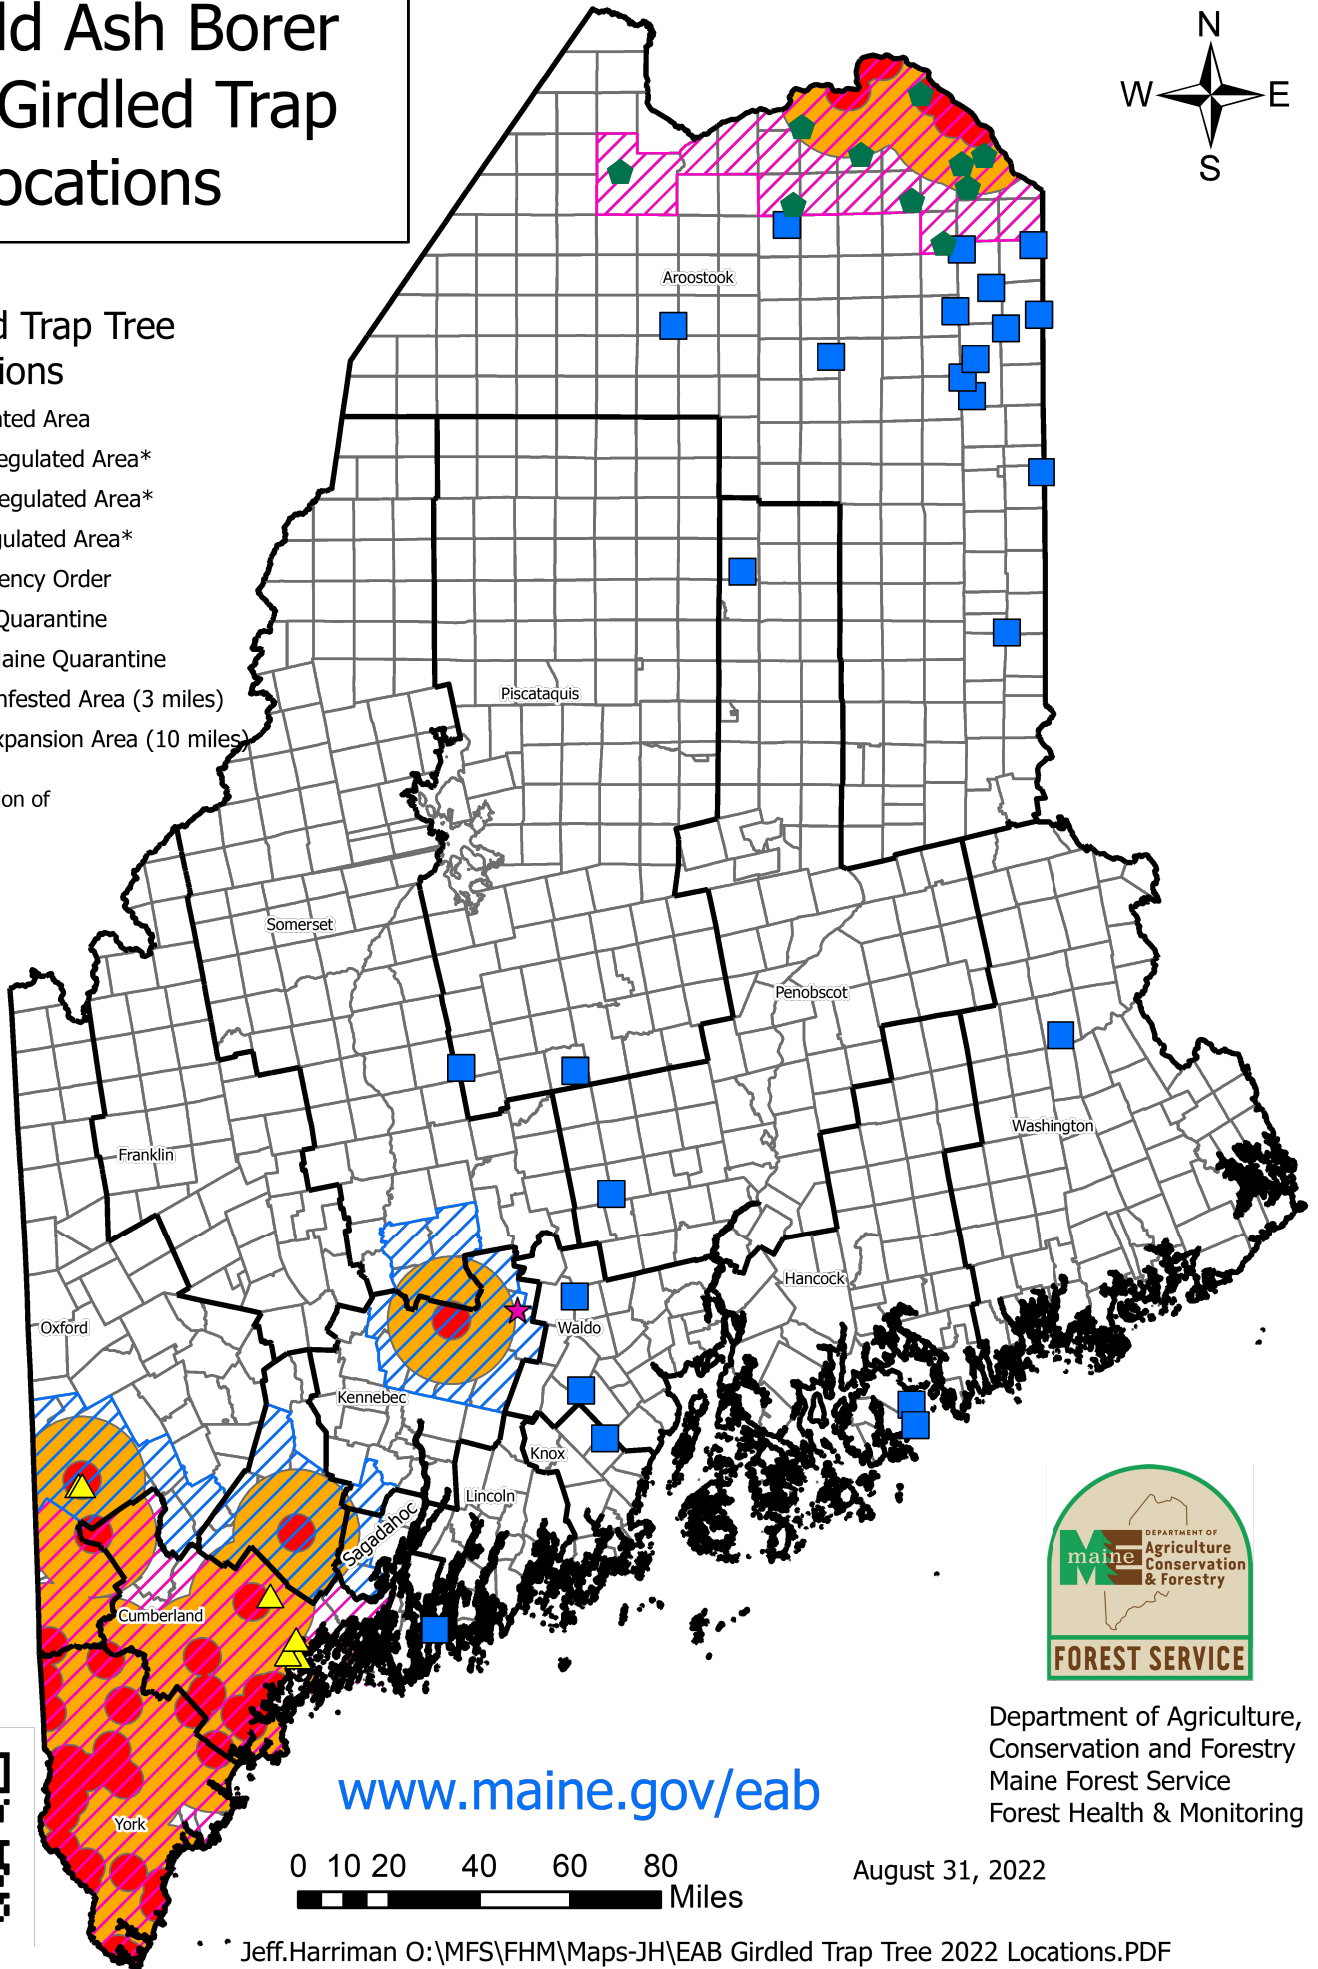

# Emerald Ash Borer (EAB) Girdled Trap Tree Locations

## EAB Girdled Trap Tree 2022 Locations

- Non-Regulated Area
- ◆ Northern Regulated Area\*
- ▲ Southern Regulated Area\*
- ★ Central Regulated Area\*
- EAB Emergency Order
- Aroostook Quarantine
- Southern Maine Quarantine
- Generally Infested Area (3 miles)
- Potential Expansion Area (10 miles)

\*Approximate location of girdled trees

Department of Agriculture,  
Conservation and Forestry  
Maine Forest Service  
Forest Health & Monitoring

[www.maine.gov/eab](http://www.maine.gov/eab)

0 10 20 40 60 80  
Miles