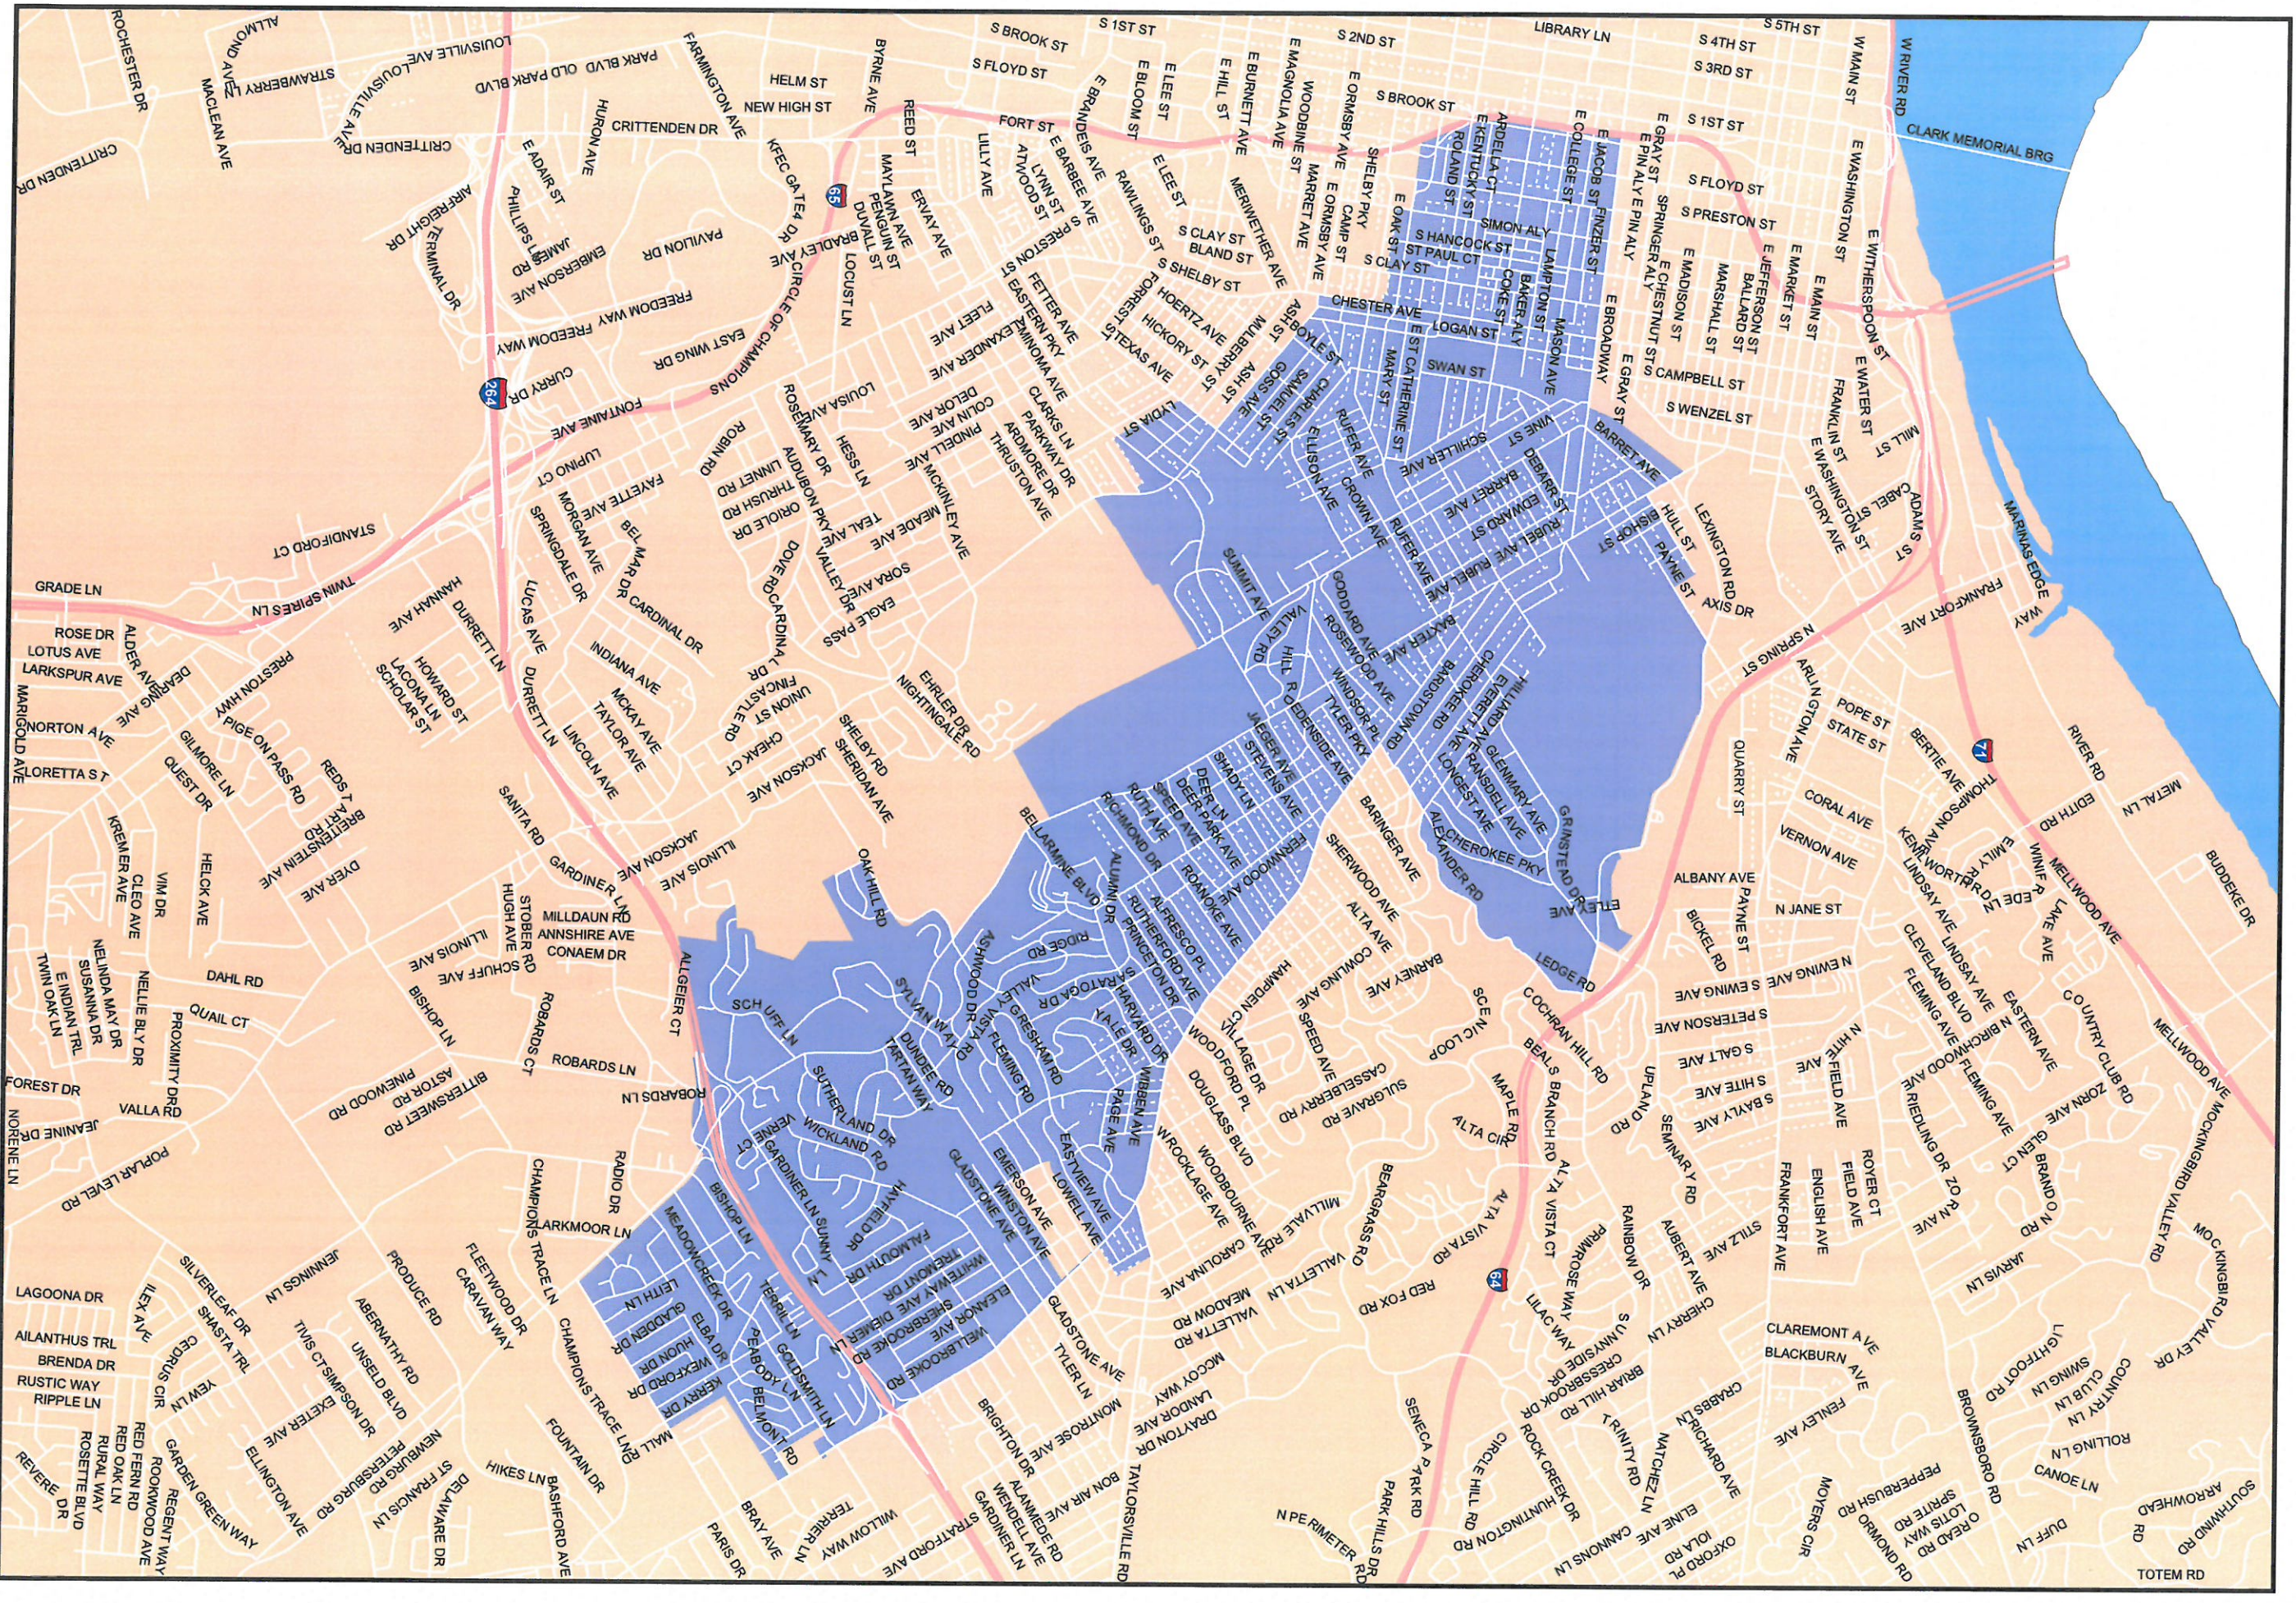

Junk Pickup Area J

Louisville Metro Solid Waste Management

Pickup Area

Copyright © 2016, LOUISVILLE AND JEFFERSON COUNTY METROPOLITAN SEWER DISTRICT, LOUISVILLE WATER COMPANY (LWC) and LOUISVILLE METRO GOVERNMENT. All Rights Reserved.
Map Design: Juan Orihuela
Updated By: Phil Gardner, January 2016