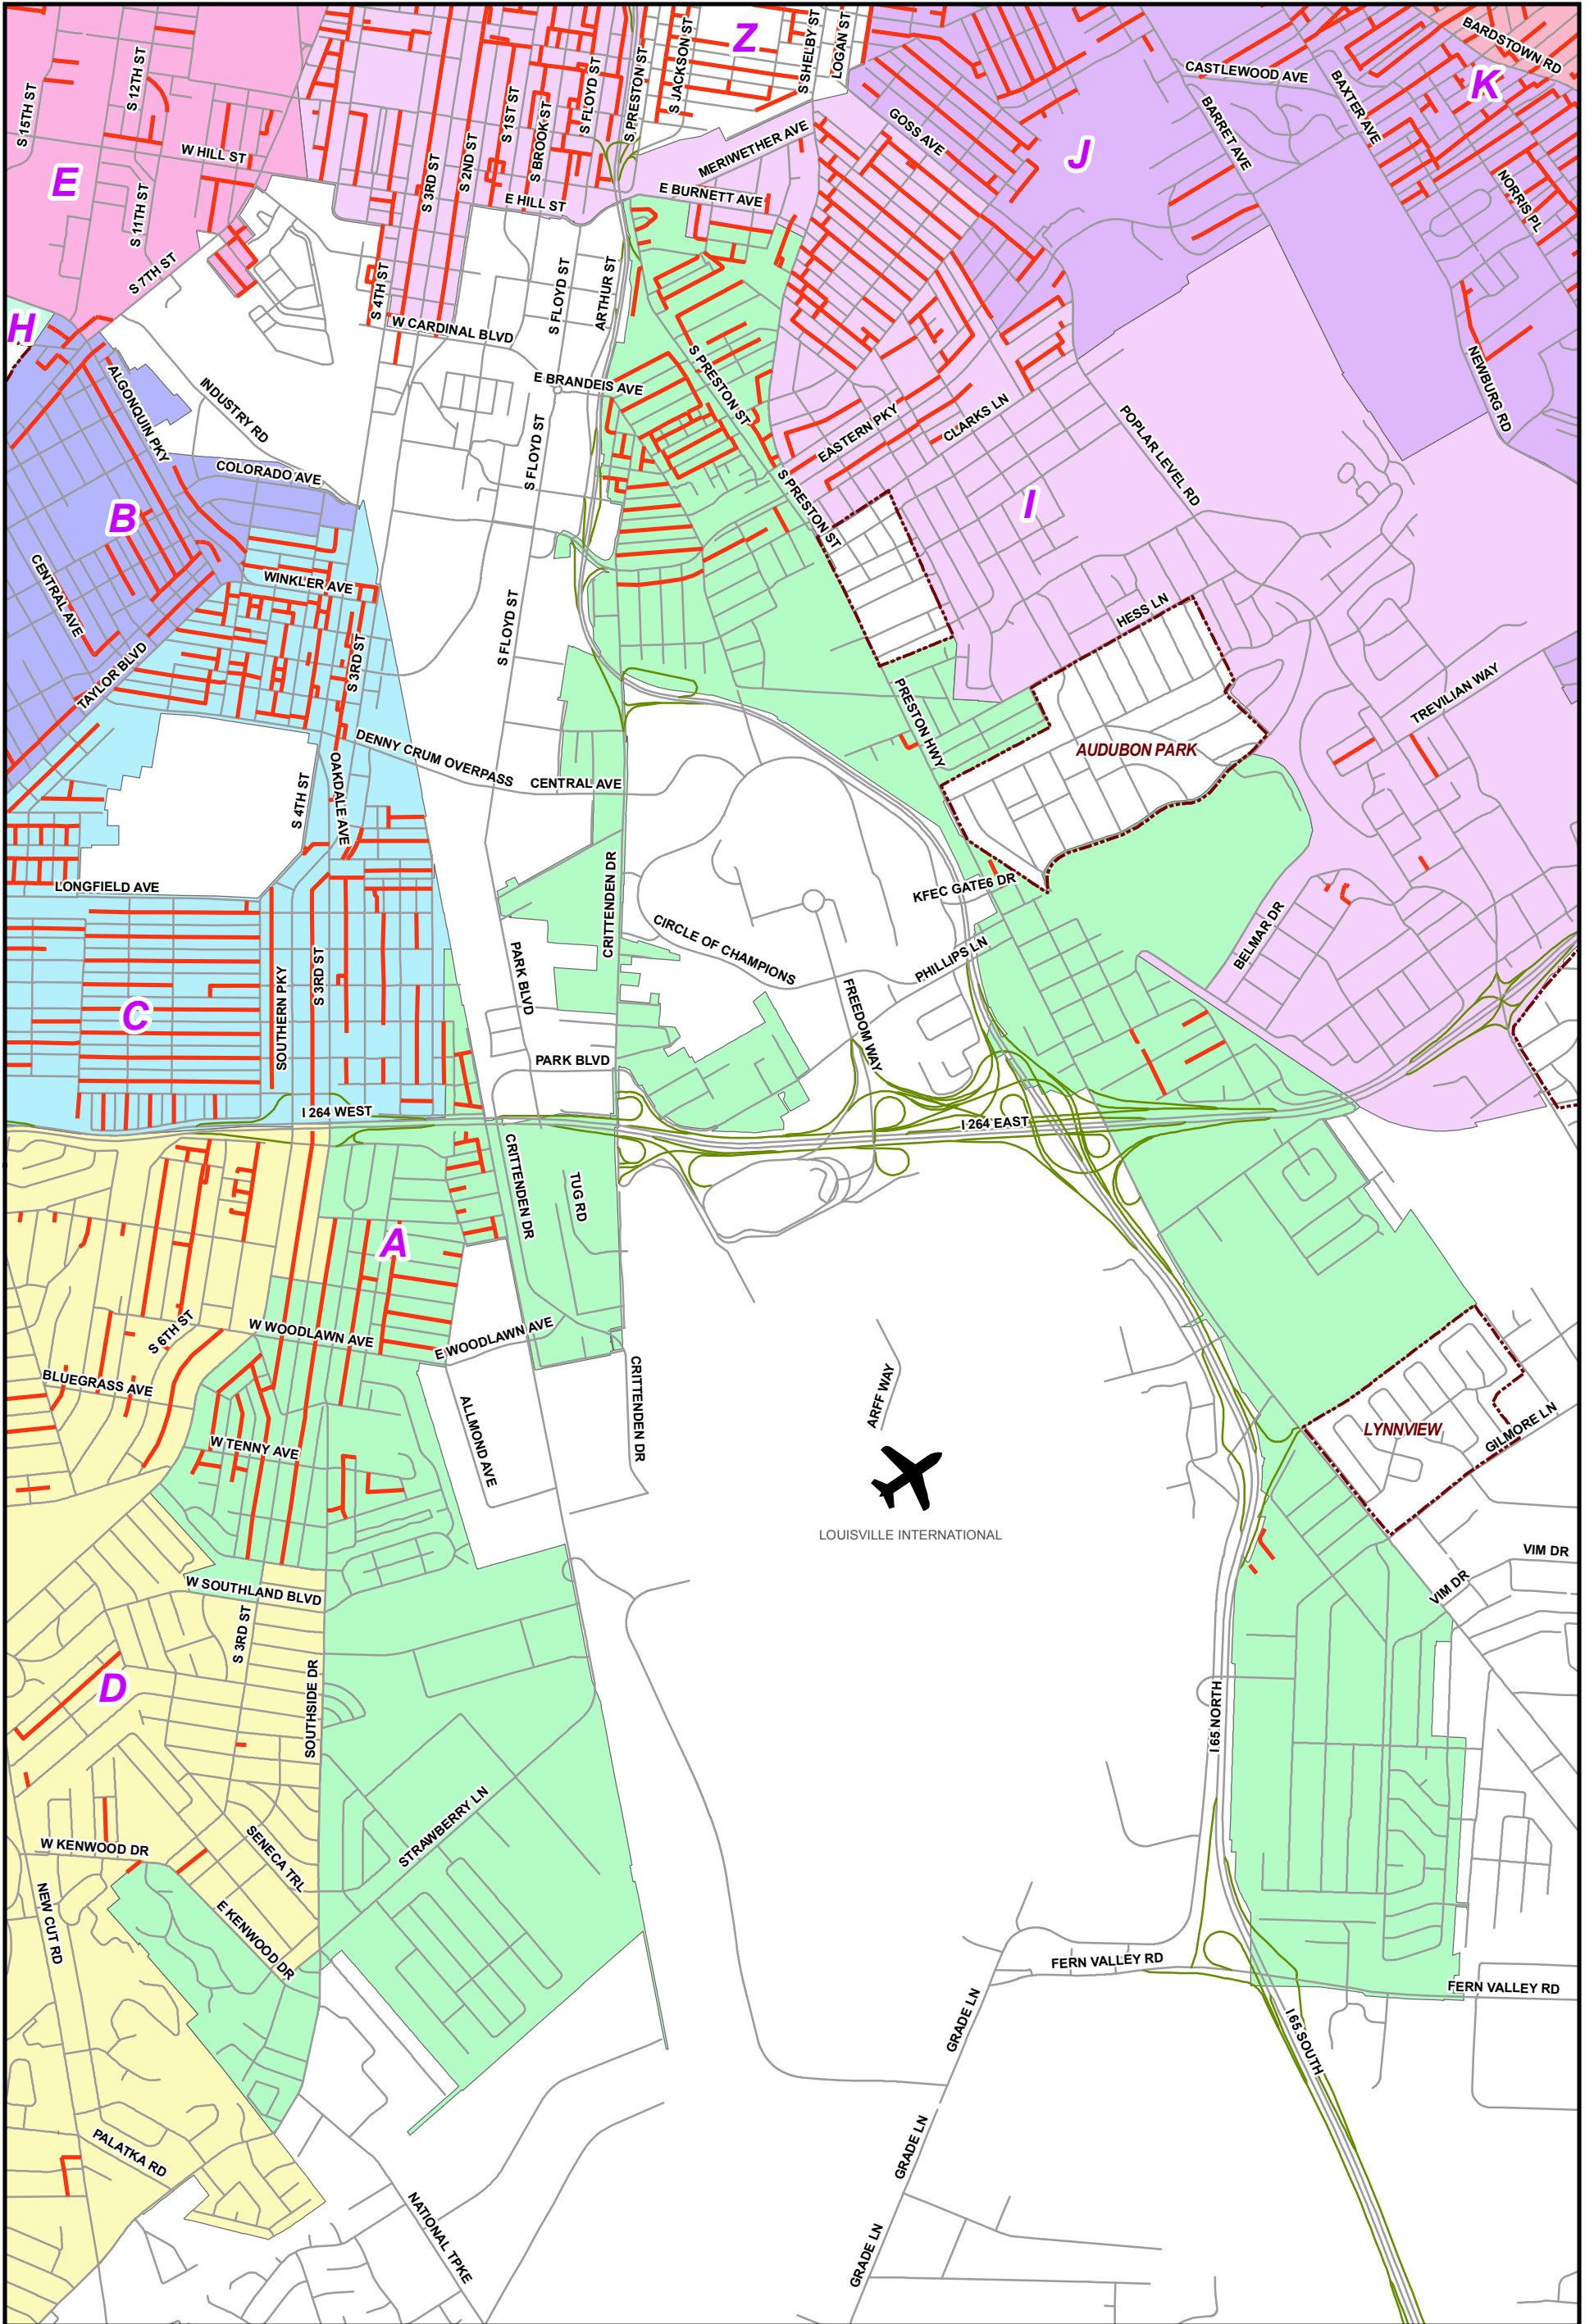

Alley Action Crew Area: A

- Metro Maintained Alley
- Municipalities
- Metro Council District Boundary

Alley Action Pick-up Route Areas

Copyright (c) 2018, LOUISVILLE METRO GOVERNMENT,
DEPARTMENT OF PUBLIC WORKS
All Rights Reserved.