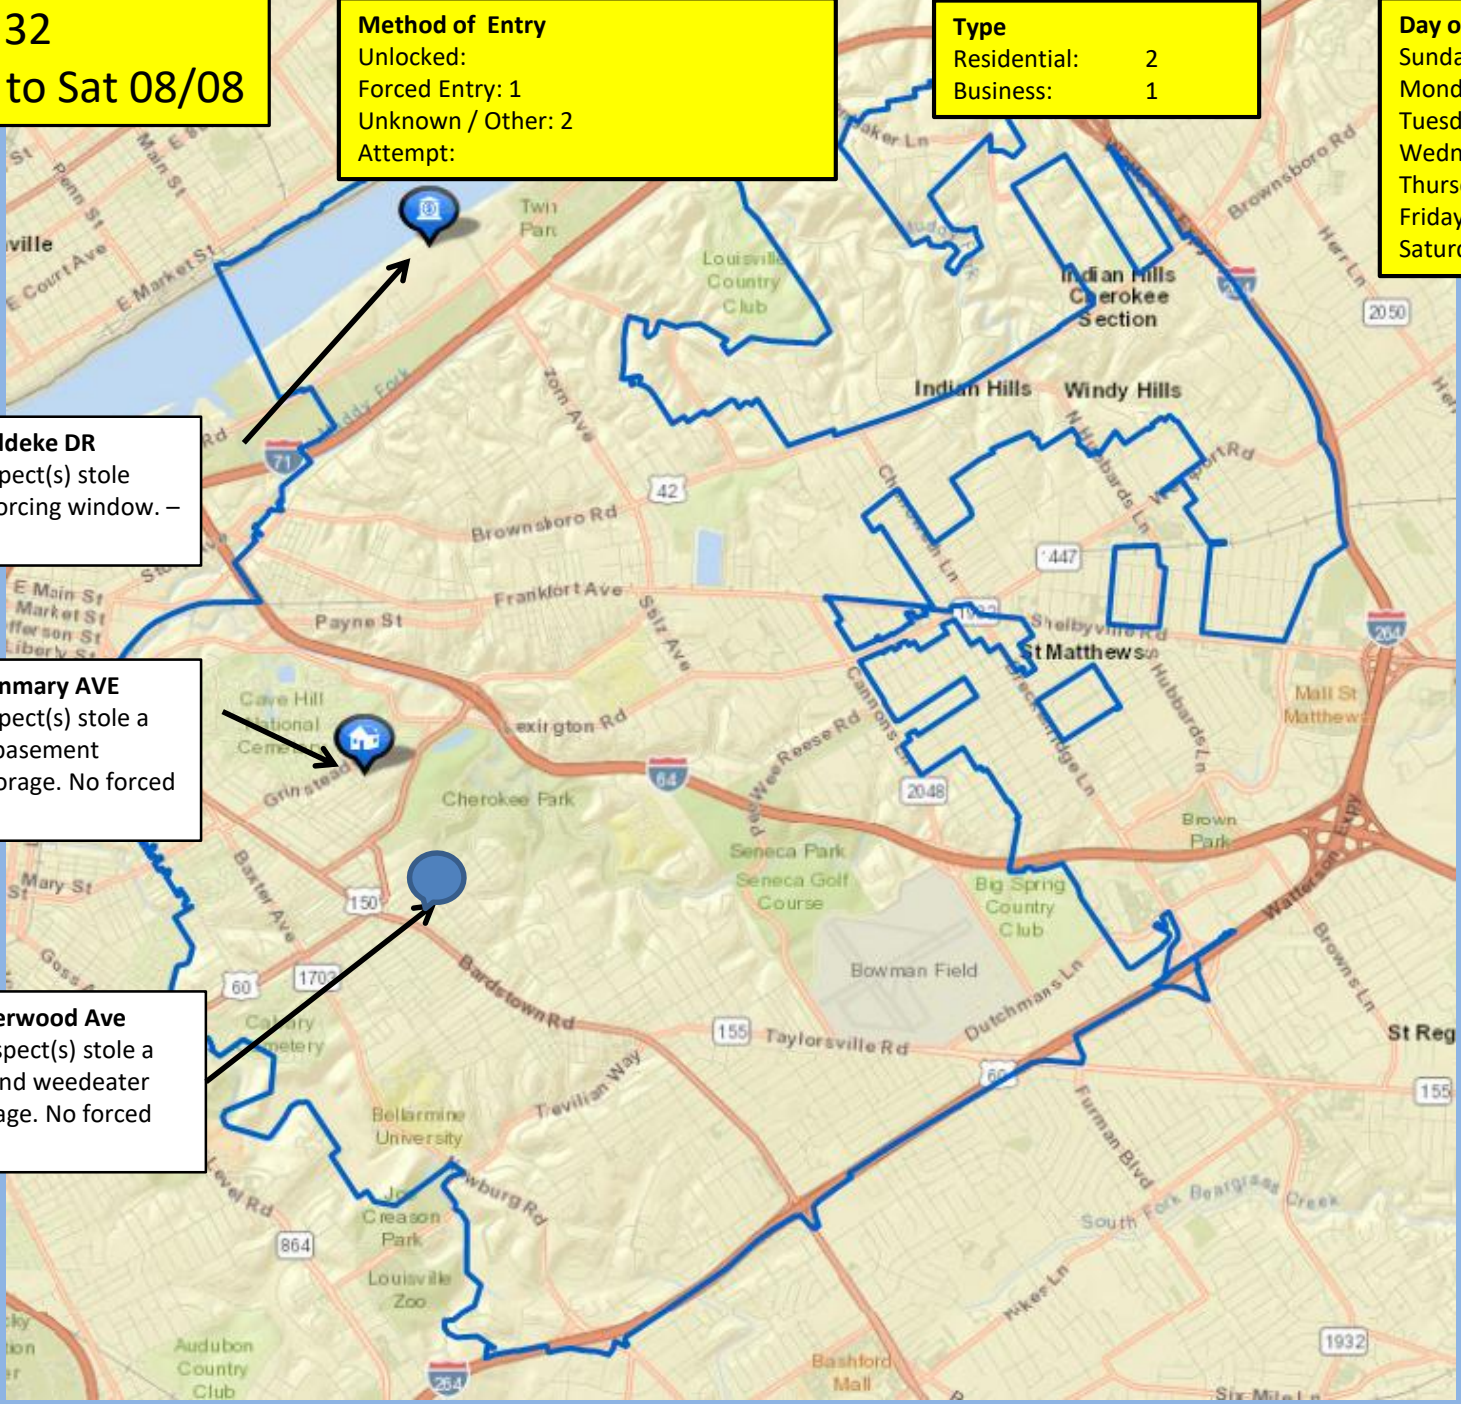

**Burglary # 32**  
Sun 08/02 to Sat 08/08

**Method of Entry**  
Unlocked: \_\_\_\_\_  
Forced Entry: 1  
Unknown / Other: 2  
Attempt: \_\_\_\_\_

**Type**  
Residential: 2  
Business: 1

Day of Week	
Sunday:	0
Monday:	1
Tuesday:	0
Wednesday:	0
Thursday:	0
Friday :	1
Saturday :	1

**2900 BLK Buddeke DR**  
Unknown suspect(s) stole property by forcing window. – Coinage.

**2500 BLK Glenmary AVE**  
Unknown suspect(s) stole a bicycle from basement apartment storage. No forced entry

**2000 BLK Sherwood Ave**  
Unknown suspect(s) stole a motorcycle and weedeater from the garage. No forced entry.