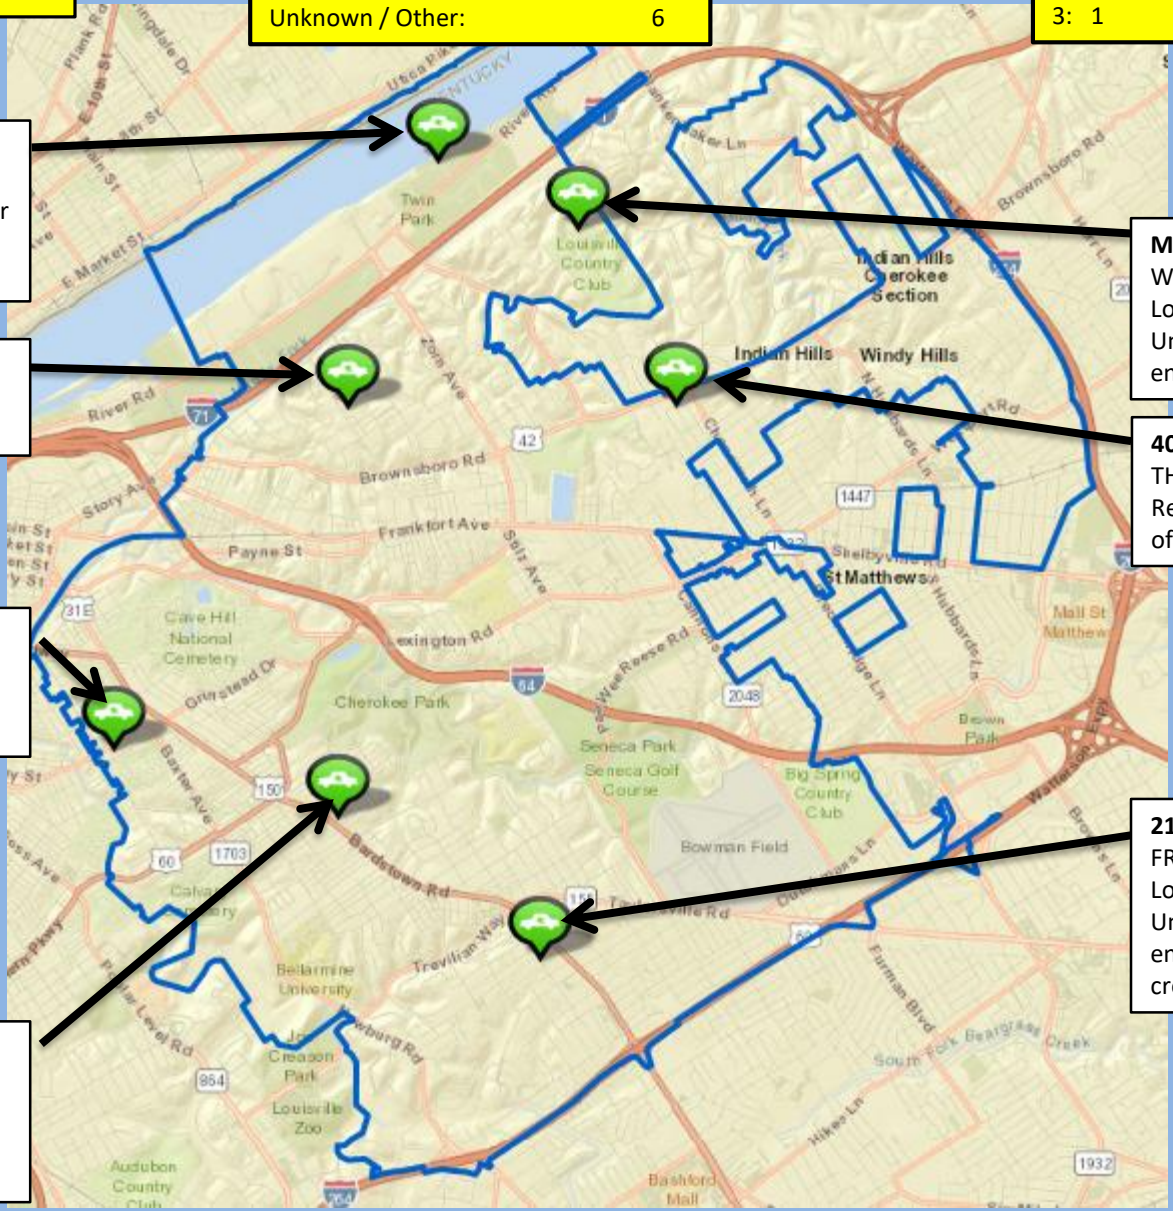

Theft from Auto #31
Sun 07/26 to Sat 08/01

Method of Entry

Unlocked:	0
Window Broken/ Other force:	1
Unknown / Other:	6

Beat

1: 1	4: 1
2: 1	5: 3
3: 1	

Day of Week

Sunday:	0
Monday:	0
Tuesday:	1
Wednesday:	2
Thursday:	2
Friday :	1
Saturday :	1

3700 BLK River RD
 SAT 0700-SAT 0730
 Locked veh.- Forced rear window- Back pack and wallet.

2800 BIK Bexely CT
 THUR 1800-FRI 0700
 3 stolen tires and rims.

1300 BLK Winter AVE
 WED 1400-WED 1453
 Stolen battery, wheel/rim, tools.

2000 BLK Murray
 TUE 1700- WED 0800
 Locked vehicle- Unknown means of entry- nothing stolen.

Mockingbird Valley TRL
 WED 1030-WED 1400
 Locked vehicle- Unknown means of entry- credit cards

400 BLK Oread RD
 THU 0200-SAT 1400
 Registration plate stolen off vehicle.

2100 BLK Emerson Ave
 FRI 1800-SAT 0730
 Locked vehicle- Unknown means of entry- Firearm and credit cards.