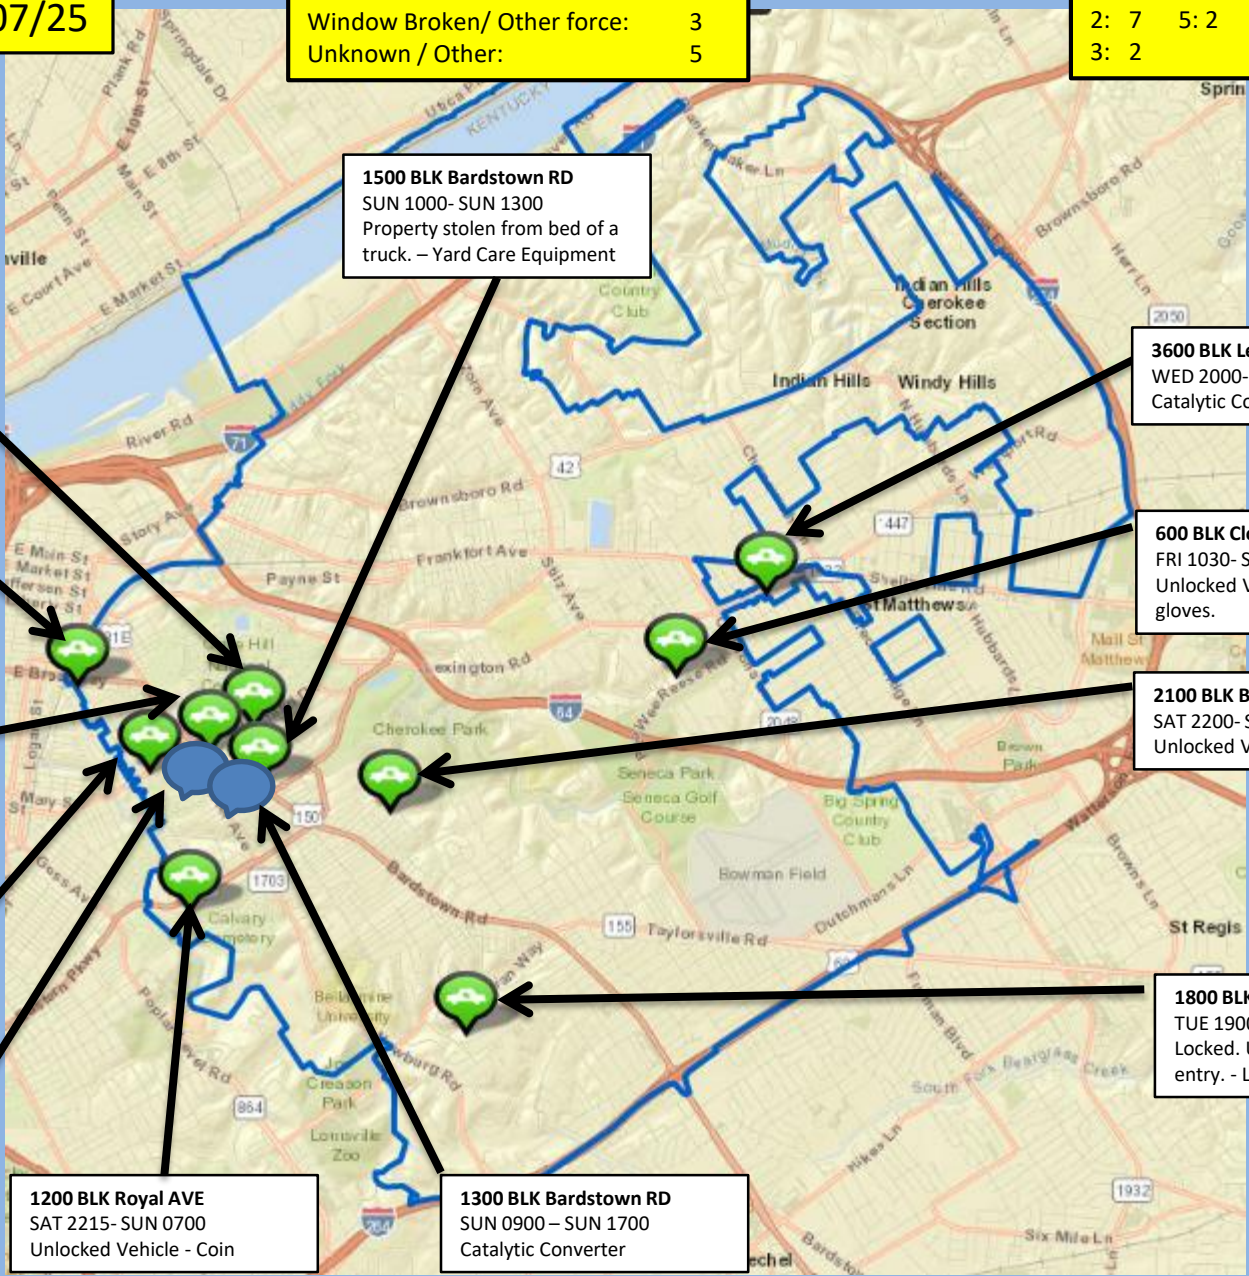

**Theft from Auto #30**  
**Sun 07/19 to Sat 07/25**

**Method of Entry**

Unlocked:	4
Window Broken/ Other force:	3
Unknown / Other:	5

**Beat**

1: 0	4: 1
2: 7	5: 2
3: 2	

**Day of Week**

Sunday:	3
Monday:	1
Tuesday:	1
Wednesday:	2
Thursday:	1
Friday :	1
Saturday :	3

**2200 BLK Grinstead DR**  
 WED 1350-1400  
 Property stolen out of the bed of the truck. – Lawn care equipment.

**1500 BLK Bardstown RD**  
 SUN 1000- SUN 1300  
 Property stolen from bed of a truck. – Yard Care Equipment

**3600 BLK Lexington AVE**  
 WED 2000- THUR 0800  
 Catalytic Converter

**700 BLK Barret AVE**  
 THU 1630 – FRI 0730  
 Forced rear window. – Power tools

**600 BLK Cloverlea RD**  
 FRI 1030- SAT 1030  
 Unlocked Vehicle-Driving gloves.

**1300 BLK Winter AVE**  
 MON 1330-1530  
 Locked Vehicle. Entry made by unknown means. – Tools and plumbing supplies.

**900 BLK Bardstown RD**  
 SUN 2217  
 Unlocked Vehicle. – Stolen Firearm

**1800 BLK Aberdeen DR**  
 TUE 1900- WED 0830  
 Locked. Unknown means of entry. - Laptop