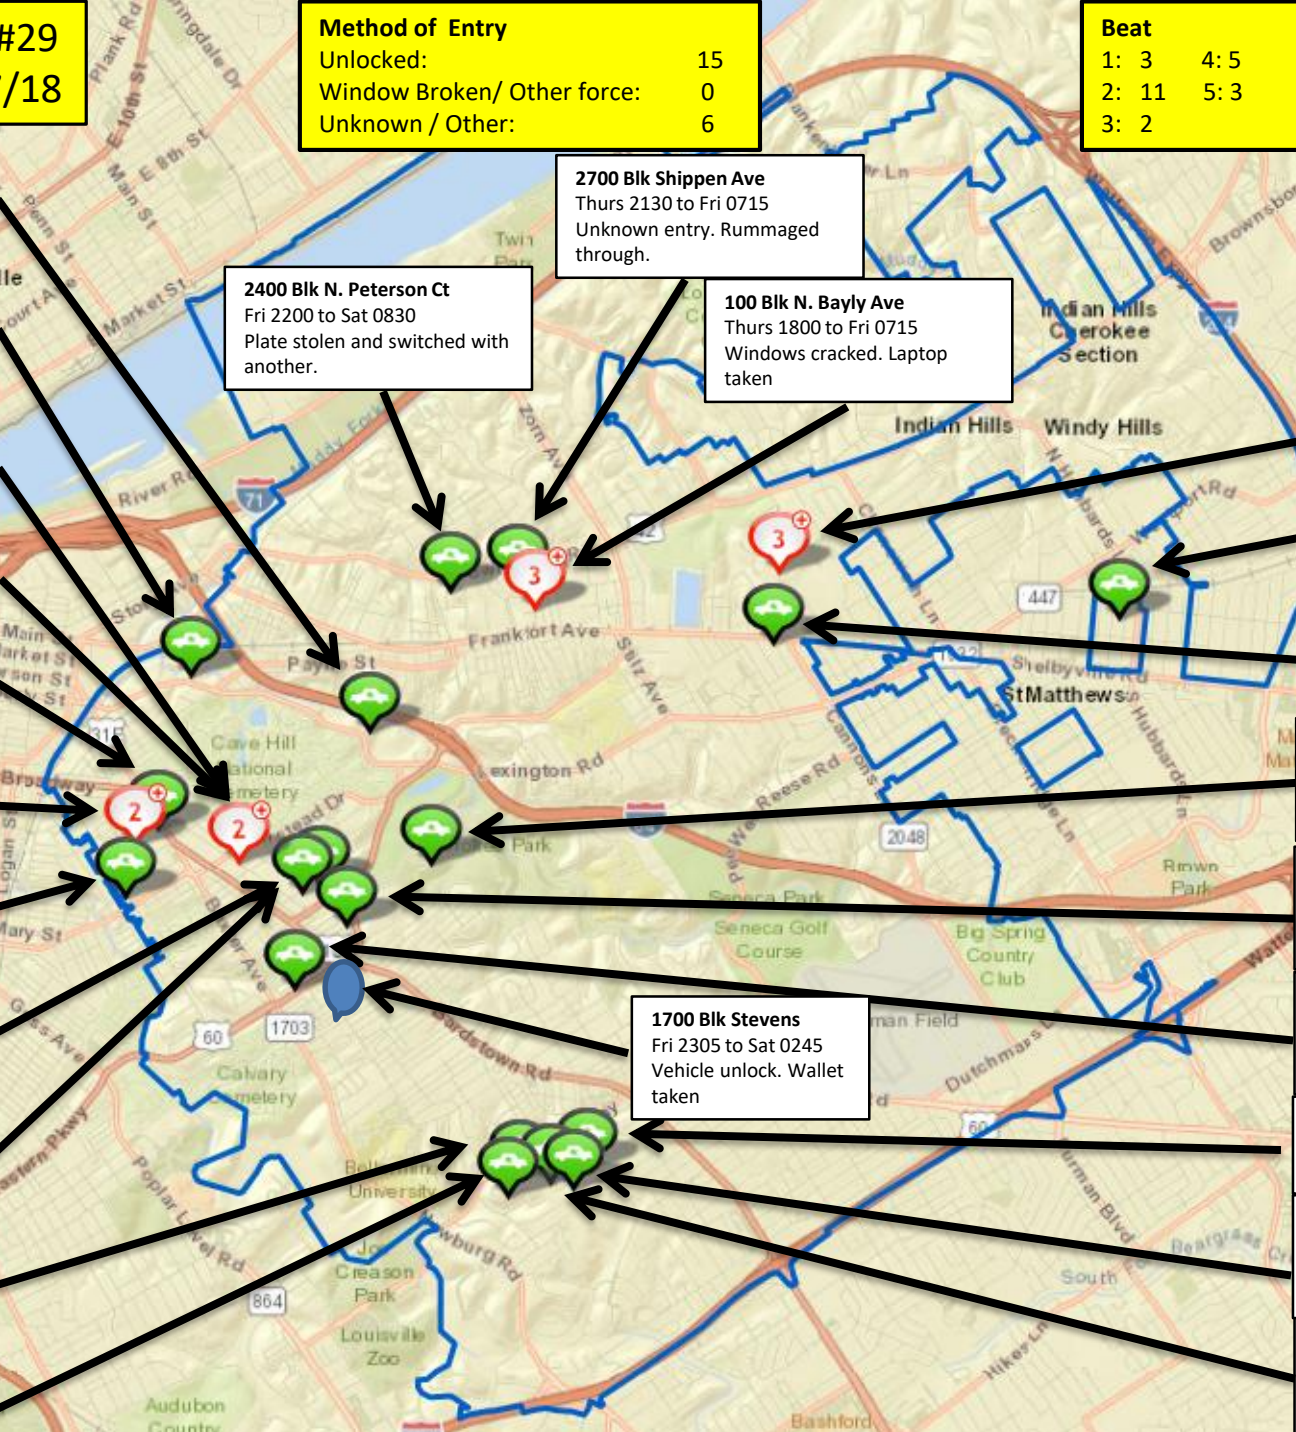

- 2100 Blk Lexington Rd**
Sun 1900 to Mon 0800
Vehicle locked. Rummaged through nothing taken.
- 300 Blk Axis Dr**
Wed 1730 to Thurs 2012
Vehicle unlocked. Rummaged through.
- 1100 Blk Cherokee Rd**
Wed 1800 to Thurs 1810
Vehicle lock. Rummaged through
- 1100 Blk Cherokee Rd**
Mon 1730 to Tue 0805
Unknown entry. Purse taken.
- 900 Blk Baxter**
Fri 2200 to Sat 1140
Vehicle Unlocked. Firearm and cash taken.
- 1400 Blk Morton Ave**
Fri 2230 to Sat 1000
Vehicle Unlocked. Cell phone taken.
- 1300 Blk Hepburn Ave**
Thurs 0700 to Mon 0700
Plate taken from exterior
- 1300 Blk Willow Ave**
Thurs 1700 to Fri 1945
Vehicle Unlocked. Temp plate taken.
- 1300 Blk Everett Ave**
Thurs 2000 to Fri 0700
Vehicle Unlocked. Wallet taken
- 1800 Blk Woodfill Way**
Fri 2300 to Sat 0730
Vehicle Unlocked Credit cards taken
- 1700 Blk Gresham Rd**
Fri 1000 to Sat 0900
Vehicle unlocked and rummaged through nothing

Cherokee Park- Dog Hill
Sun 1500 to Mon 1800
Vehicle unlocked. Cash and Cards taken

1400 Blk Willow Ave
Fri 2130 to Sat 1545
Vehicle locked not damage. Purse inside vehicle.

1600 Blk Eastern Prky
Fri 2200 to Sat 0830
Vehicle unlocked. Nothing taken.

1900 Blk Lowell Ave
Fri 1000 to Sat 1045
Vehicle Unlocked.

1900 Blk Strathmoor Blvd
Fri 2300 to Sat 0900
Key taken from unlocked vehicle

1800 Blk Fleming Rd
Fri 2200 to Sat 0080
Vehicle Unlock and rummaged through

1700 Blk Stevens
Fri 2305 to Sat 0245
Vehicle unlock. Wallet taken