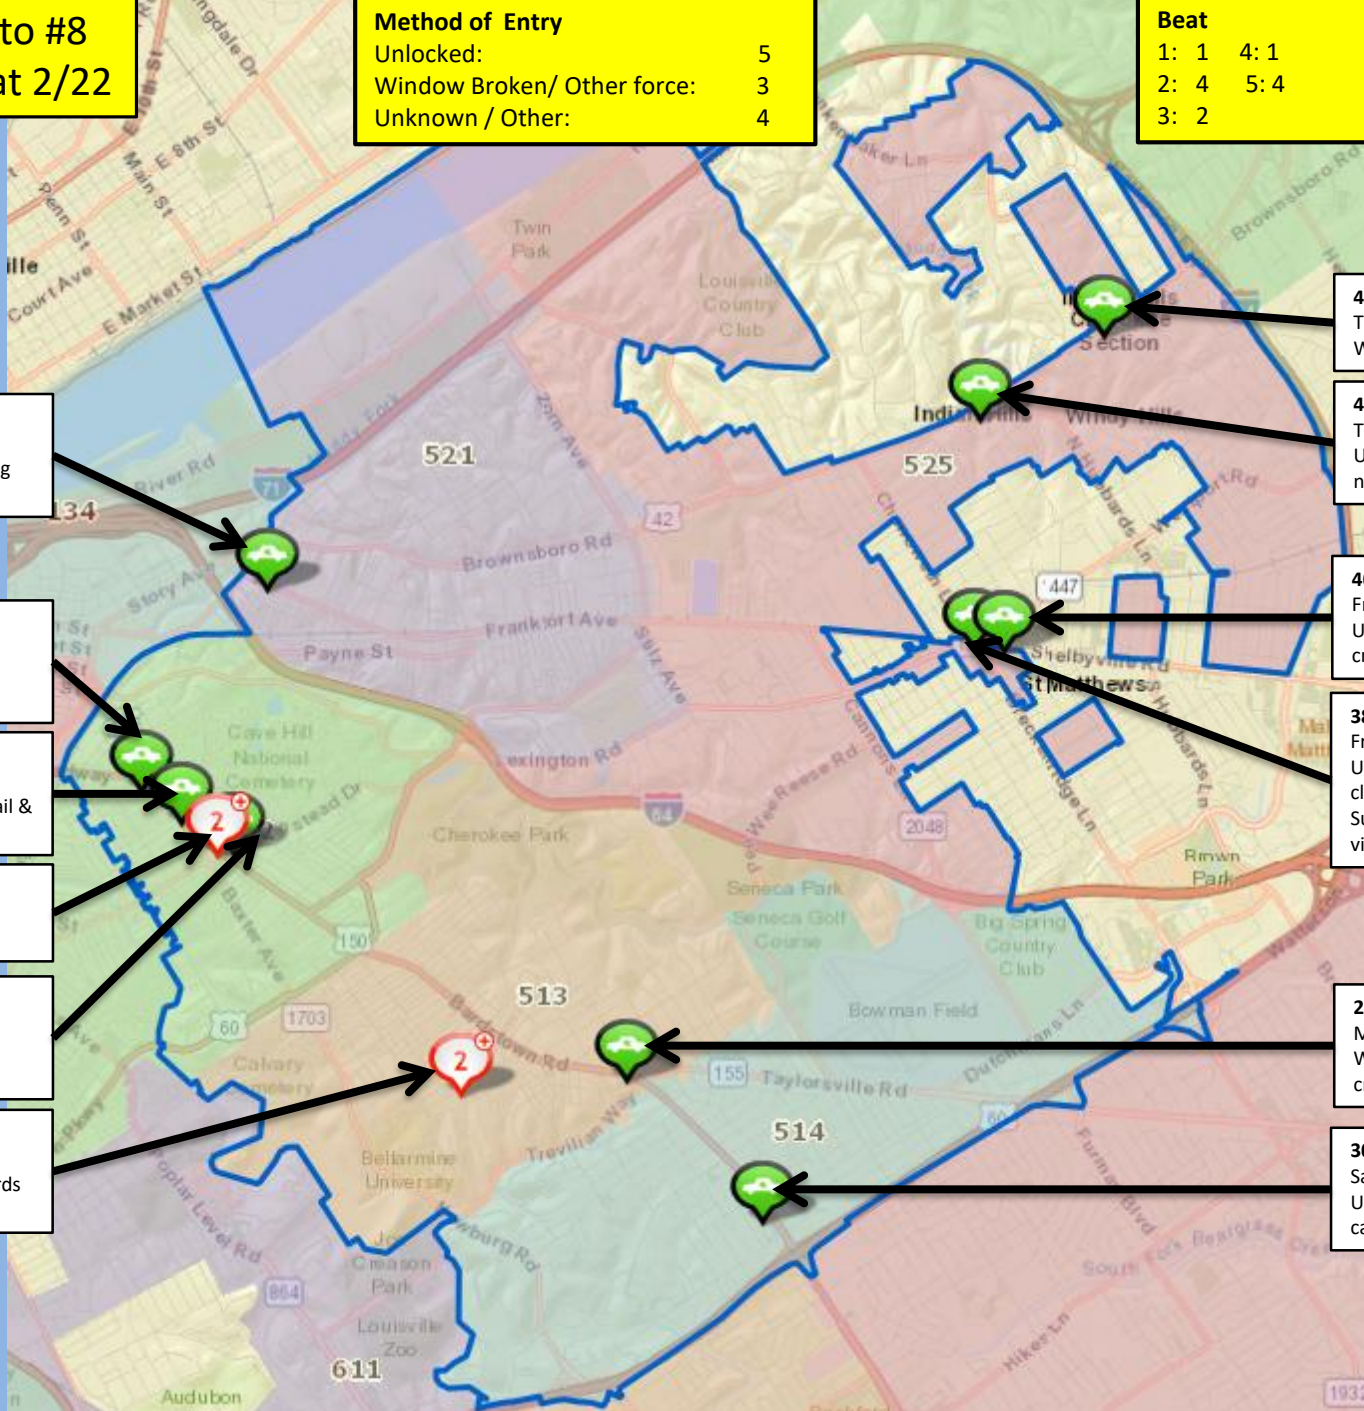

Theft from Auto #8
Sun 2/16 to Sat 2/22

Method of Entry

Unlocked:	5
Window Broken/ Other force:	3
Unknown / Other:	4

Beat

1: 1	4: 1
2: 4	5: 4
3: 2	

Day of Week

Sunday:	2
Monday:	1
Tuesday:	1
Wednesday:	1
Thursday:	1
Friday:	4
Saturday:	2

1700 Blk Frankfort Ave.
 Sun 2000 to Mon 0900
 Unlocked-Charger & parking pass

800 Blk Rubel Ave.
 Wed 2030 to Thu 0830
 Unlocked-Wallet & credit cards

900 Blk Baxter Ave.
 Sun 0050 to Sun 0245
 Unknown means-Purse, mail & clothing

1100 Blk Bardstown Rd.
 Sat 1500 to Sat 1510
 Indiana temp tag stolen

1000 Blk Bardstown Rd.
 Fri 2255 to Sat 1400
 Unknown means-Wallet, credit cards & cash

1800 Blk Princeton Dr.
 Fri 2300 to Sat 0630
 Unknown means-Credit cards & gift cards

4600 Blk Brownsboro Rd.
 Tue 0720 to Tue 1115
 Window broken-Lunch box

4100 Blk Stoneview Dr.
 Thu 2230 to Fri 0900
 Unlocked-Rummaged through nothing taken

4000 Blk Shelbyville Rd.
 Fri 1730 to Fri 1730
 Unlocked-Purse, wallet & credit cards