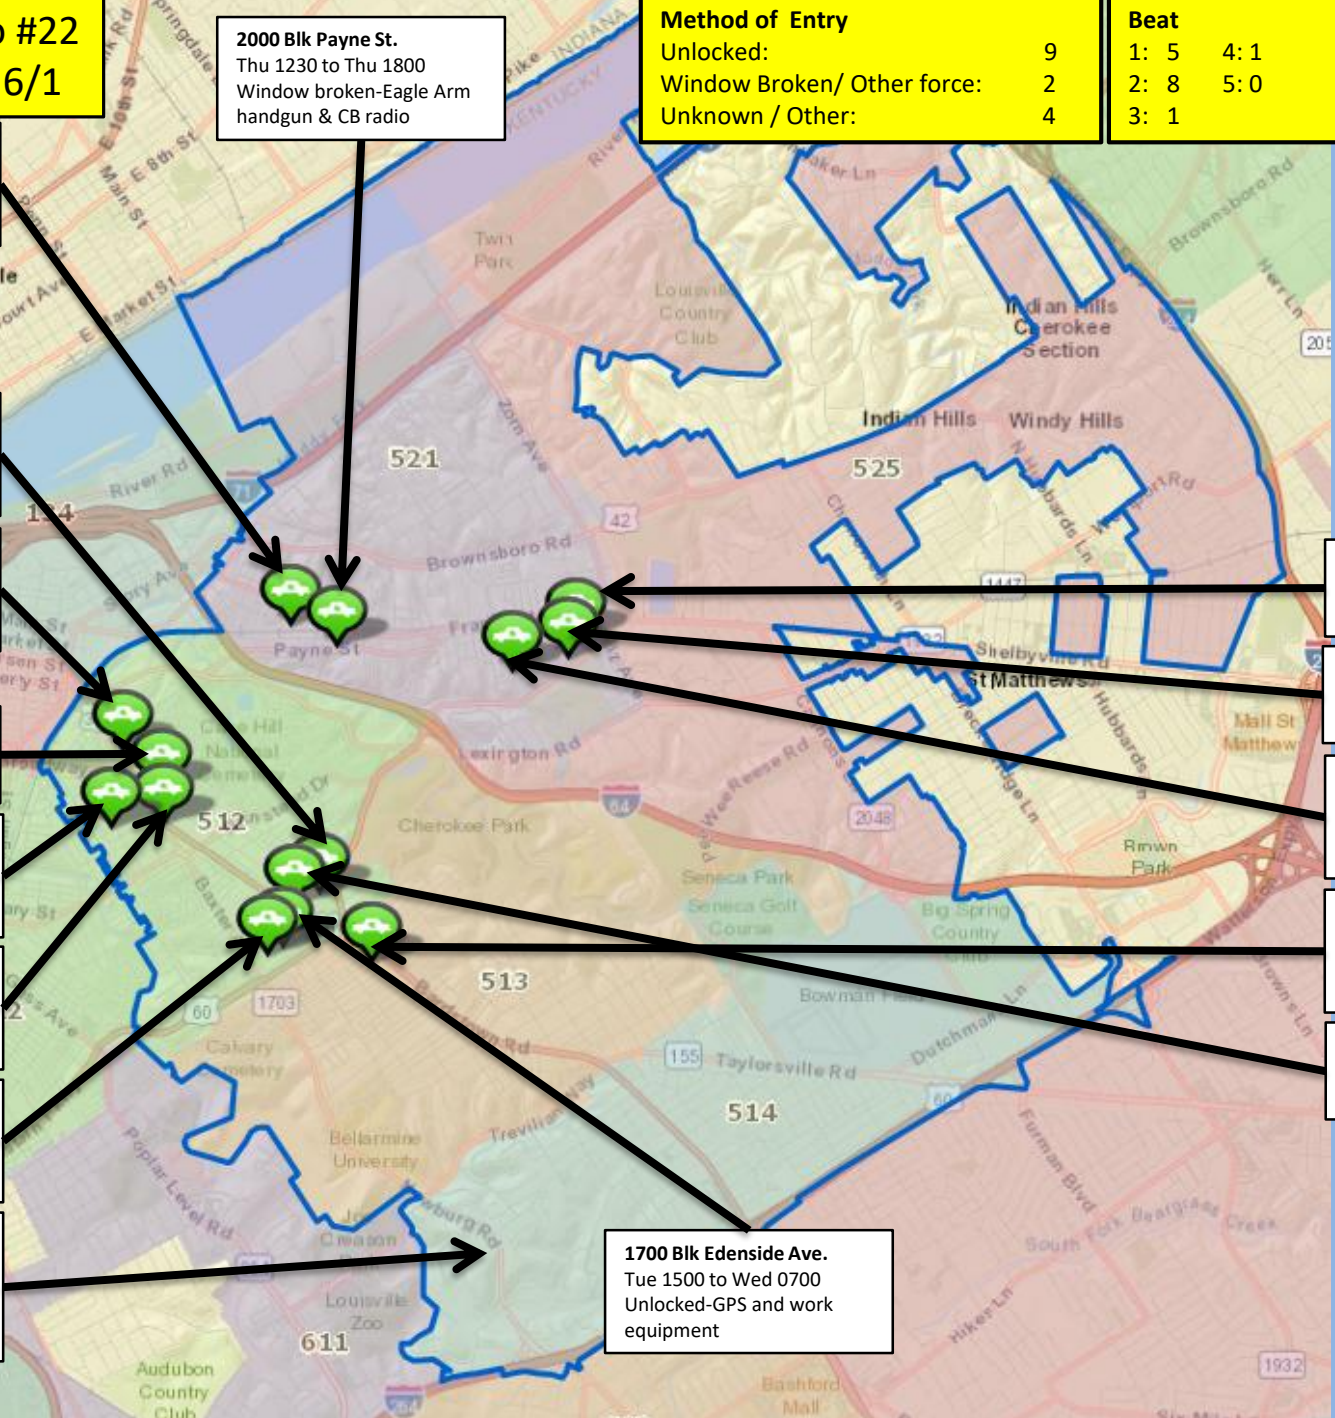

1400 Blk Tyler Park Dr.
 Tue 1800 to Wed 1815
 Unlocked-Golf clubs &
 wallet

1400 Blk Sylvan Way
NOT MAPPED
 Sun 0500 to Sun 0941
 Unlocked-Colt handgun &
 scope

2000 Blk Payne St.
 Thu 1230 to Thu 1800
 Window broken-Eagle Arm
 handgun & CB radio

Method of Entry
 Unlocked: 9
 Window Broken/ Other force: 2
 Unknown / Other: 4

Beat
 1: 5 4: 1
 2: 8 5: 0
 3: 1

Day of Week
 Sunday: 1
 Monday: 1
 Tuesday: 6
 Wednesday: 2
 Thursday: 1
 Friday: 3
 Saturday: 0