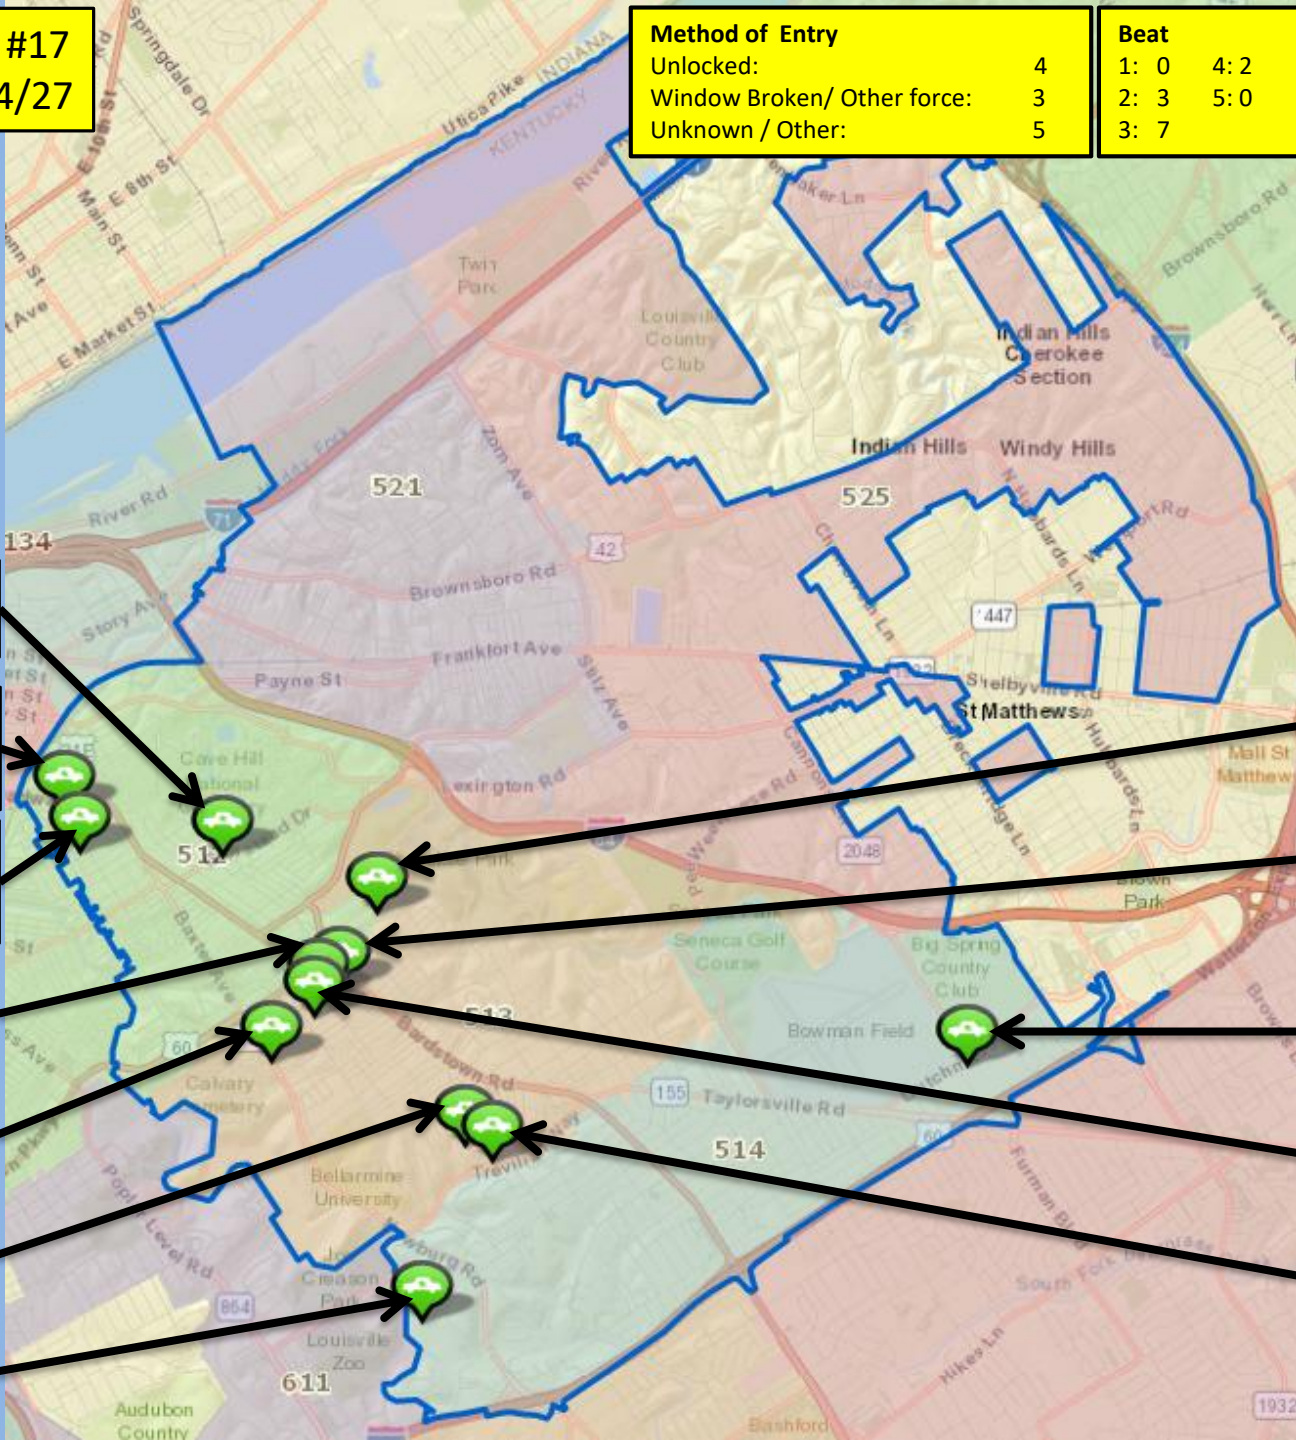

Theft from Auto #17
Sun 4/21 to Sat 4/27

Method of Entry	
Unlocked:	4
Window Broken/ Other force:	3
Unknown / Other:	5

Beat	
1: 0	4: 2
2: 3	5: 0
3: 7	

Day of Week	
Sunday:	0
Monday:	1
Tuesday:	3
Wednesday:	2
Thursday:	0
Friday :	3
Saturday :	3

1800 Blk Stevens Ave.
 Sat 1715 to Mon 0550
 Unknown means-Nothing taken

1600 Blk Newburg Rd.
 Wed 1800 to Thu 1200
 Unknown means-OL

1800 Blk Overlook Terrace
 Tue 2200 to Wed 0800
 Unlocked-Credit cards & change

1500 Blk Sylvan Way
 Fri 1020 to Fri 1020
 Unlocked-Cash & gift cards

Cherokee Park
 Sat 1210 to Sat 1220
 Window broken-Purse, wallet & credit cards

1500 Blk Bardstown Rd.
 Sat 0000 to Sat 0930
 Pushed down window-Laptop & cologne

3600 Blk Dutchmans Ln.
 Mon 1920 to Mon 1945
 Entry was not gained. Nothing taken

1800 Blk Bonnycastle Ave.
 Wed 2300 to Thu 0700
 Unknown means-Camera

2500 Blk Blvd. Napoleon
 Tue 2200 to Wed 0600
 Unlocked-Knife & sunglasses