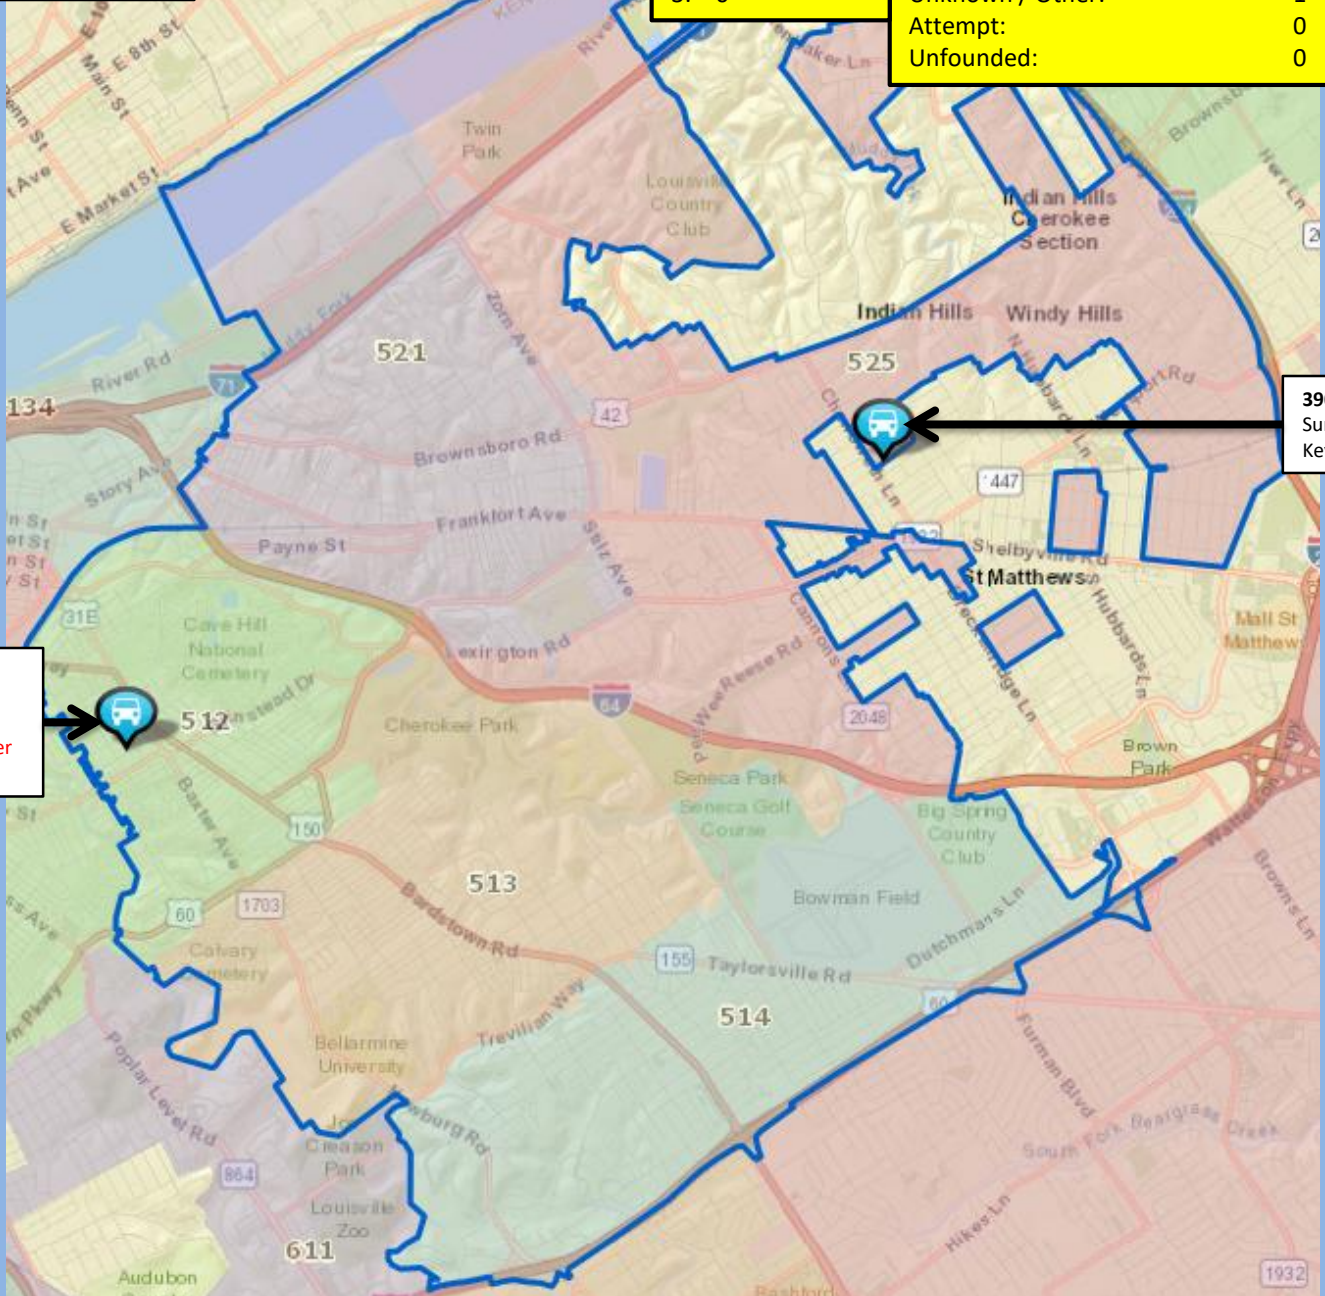

Auto Theft #16

Sun 4/14 to Sat 4/20

Type	Count
Auto Theft:	2
Unauthorized Use:	0

Beat	1	2	3	4	5
1:	0	1	0	0	0
2:	0	1	0	1	0
3:	0	0	0	0	0

Method of Theft	Count
Keys used:	1
Ignition forced:	0
Unknown / Other:	1
Attempt:	0
Unfounded:	0

Day of Week	Count
Sunday:	1
Monday:	1
Tuesday:	0
Wednesday:	0
Thursday:	0
Friday:	0
Saturday:	0

3900 Blk Elmwood Ave.
 Sun 2100 to Mon 0800
 Keys used-2014 Ford Escape

1400 Blk Hepburn Ave.
 Mon 1400 to Mon 1800
 Unknown means-2010 Lexus
 ES350. Recovered at 990 Baxter
 Ave.