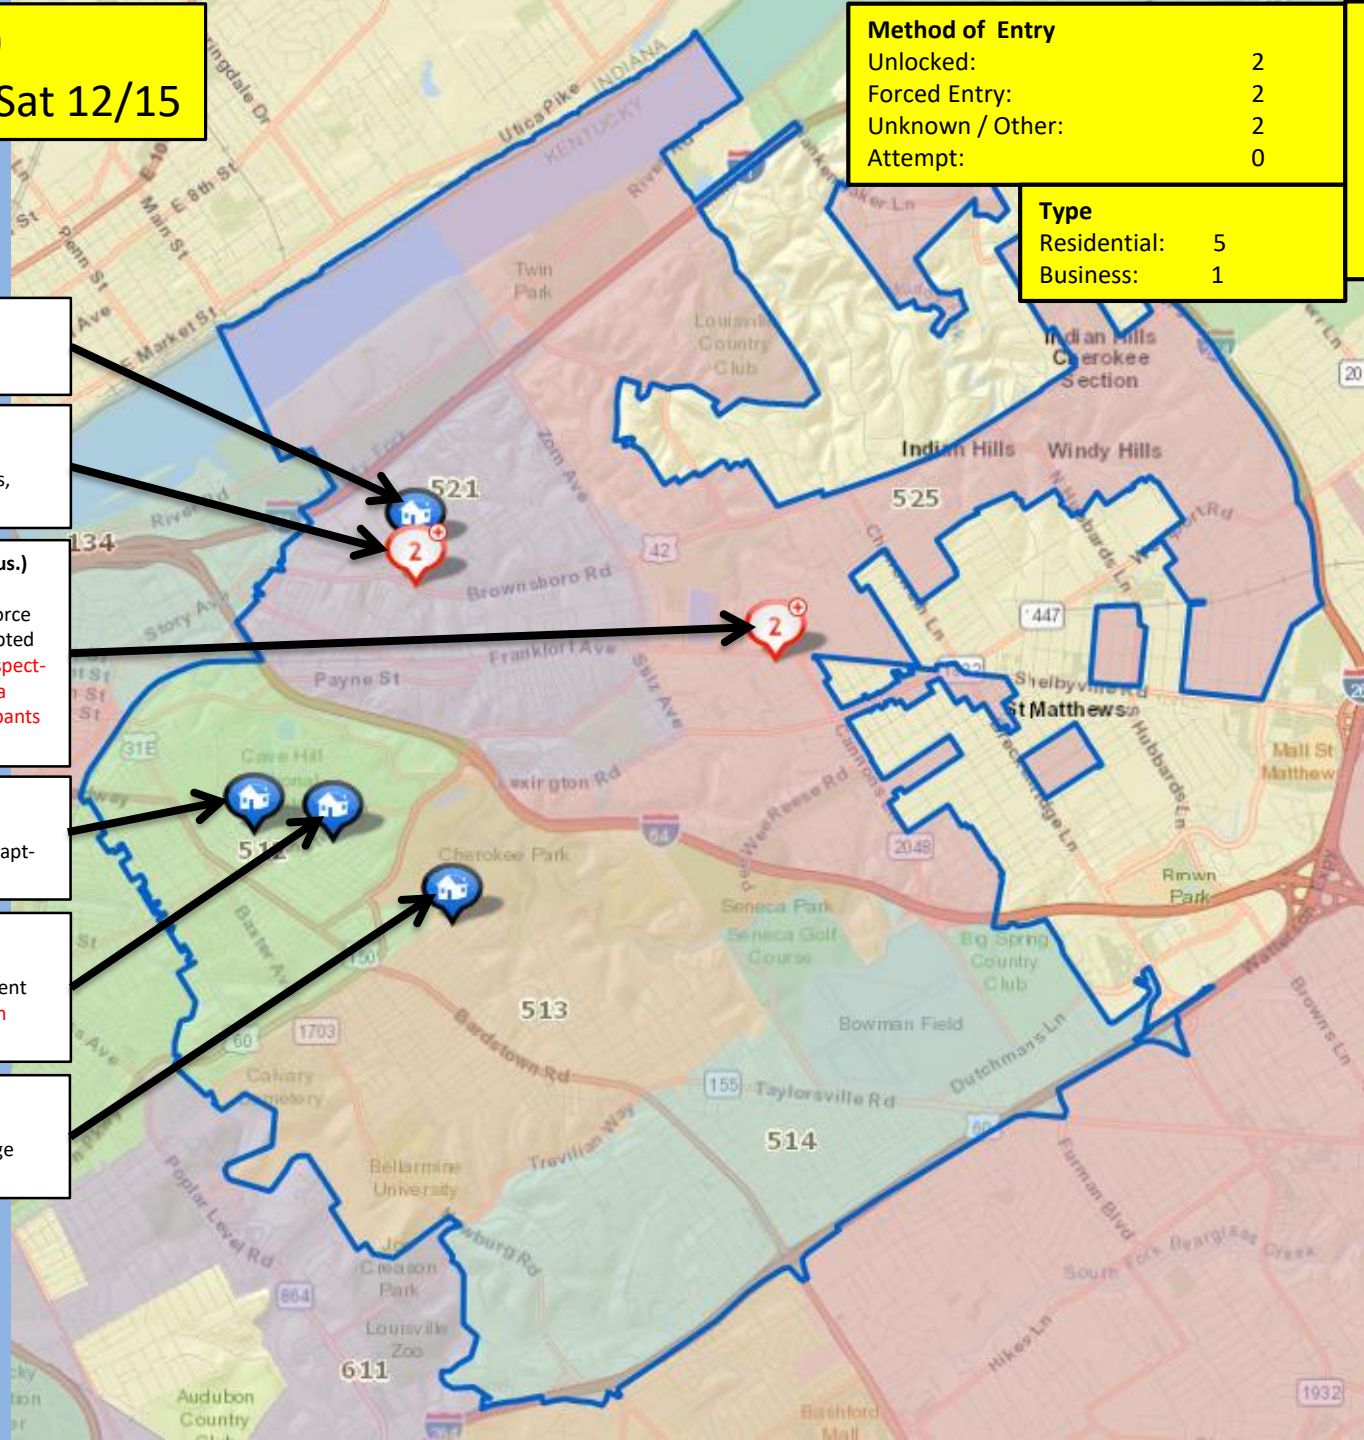

# Burglary #50

Sun 12/9 to Sat 12/15

Method of Entry		Day of Week
Unlocked:	2	Sunday: 1
Forced Entry:	2	Monday: 1
Unknown / Other:	2	Tuesday: 1
Attempt:	0	Wednesday: 3
		Thursday: 0
		Friday: 0
		Saturday: 0

**3300 Blk Frankfort Ave. (Bus.)**  
Wed 0154 to Wed 0154  
Used a sledgehammer to force  
front door and then attempted  
to force open the ATM. **Suspect-**  
**Unknown subject wearing a**  
**black hoodie, black sweat pants**  
**and black shoes**

**1000 Blk Everett Ave.**  
Wed 0930 to Fri 1800  
Unknown means to model apt-  
TV & furniture

**2300 Blk Grinstead Dr.**  
Tue 0844 to Tue 0844  
Unknown means to basement  
storage area. **Arrested-John**  
**Nicholson W/M**

**1500 Blk Cherokee Rd.**  
Mon 0000 to Mon 0646  
Broke hinges off of a storage  
closet-Toolbox & car wax

Day of Week	
Sunday:	1
Monday:	1
Tuesday:	1
Wednesday:	3
Thursday:	0
Friday:	0
Saturday:	0