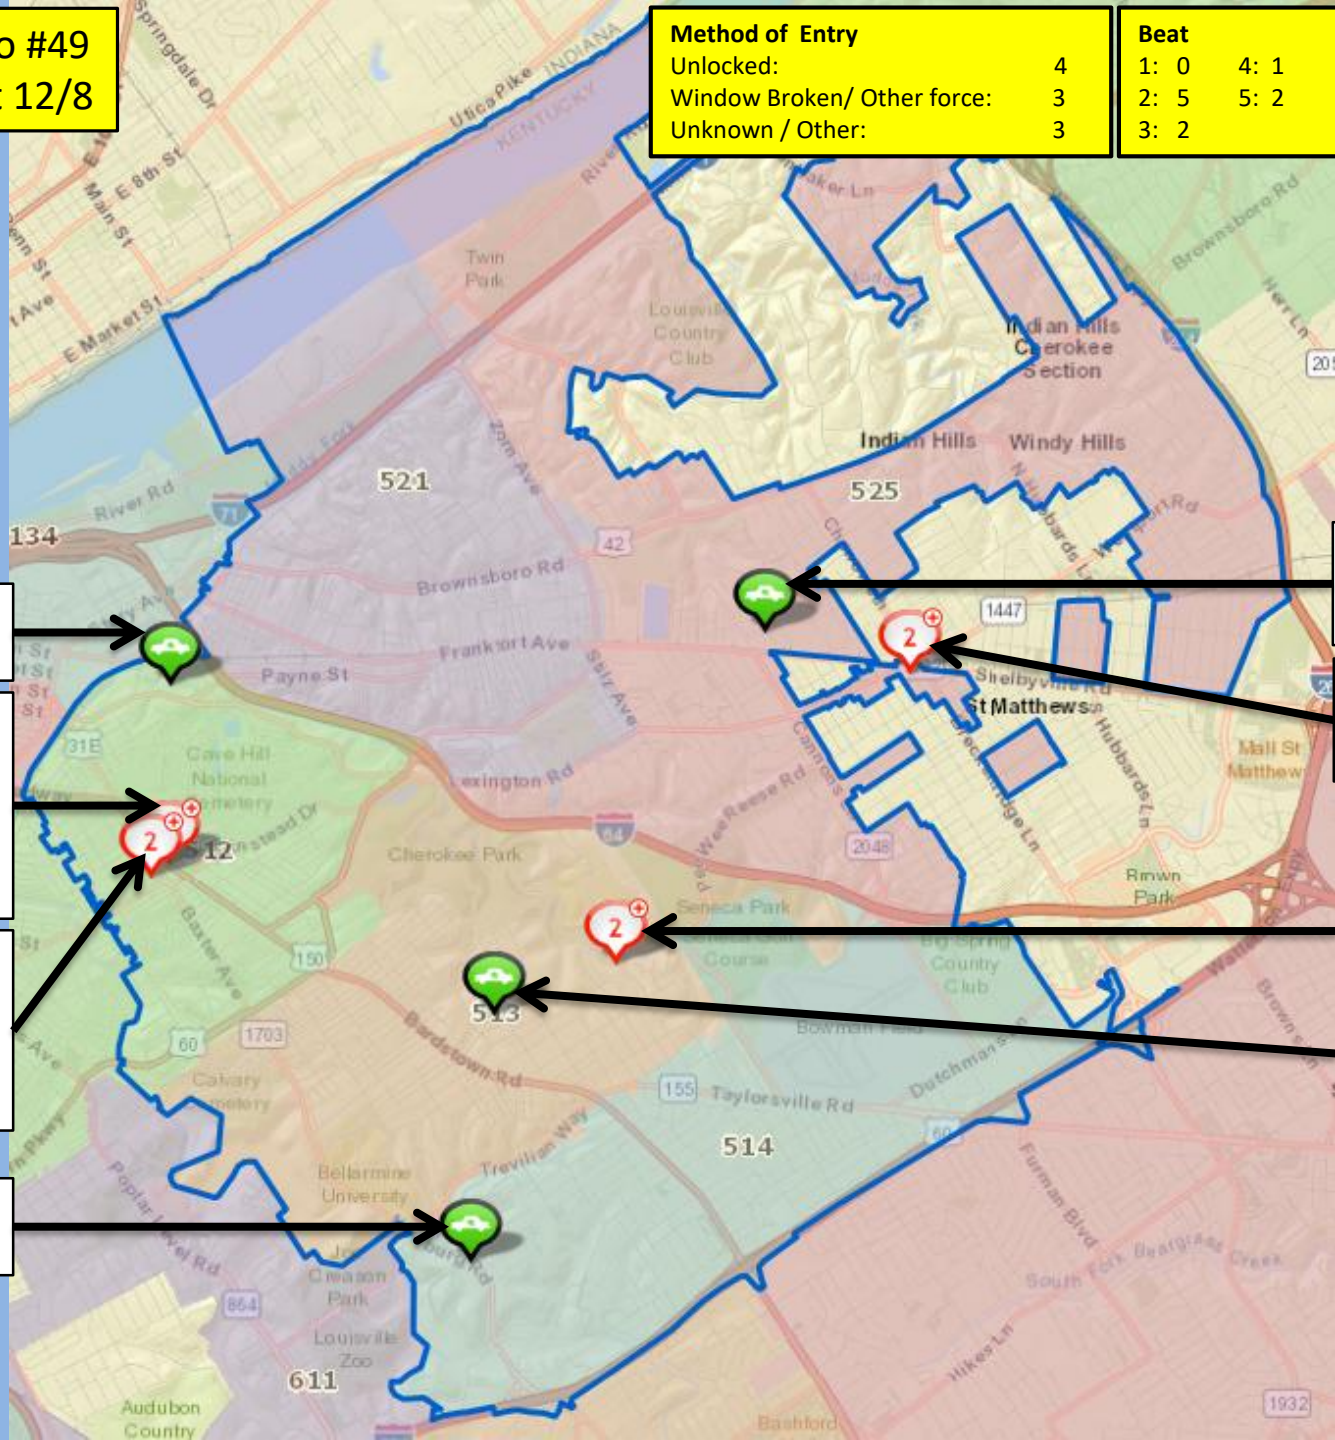

Theft from Auto #49
Sun 12/2 to Sat 12/8

Method of Entry	
Unlocked:	4
Window Broken/ Other force:	3
Unknown / Other:	3

Beat	
1: 0	4: 1
2: 5	5: 2
3: 2	

Day of Week	
Sunday:	5
Monday:	2
Tuesday:	0
Wednesday:	0
Thursday:	2
Friday :	0
Saturday :	1

300 Blk Axis Dr.
 Sun 1900 to Mon 0845
 Unknown means-Cash

1000 Blk Bardstown Rd.
 Sun 1930 to Sun 1937
 1) Unlocked-Purse, wallet, laptops & cash. **Arrested-B/M juvenile**
 2) Unlocked-Book bag, cash & credit cards. **Suspect B/M juvenile**

1500 Blk Hepburn Ave.
 Thu 2200 to Fri 0043
 1) Window broken-Cash & suitcase
 2) Window broken-S&W Shield .40 handgun & gym bag

2500 Blk Newburg Rd.
 Mon 2100 to Tue 0830
 Unlocked-Cash

100 Blk Fenley Ave.
 Sun 2200 to Mon 0900
 Unknown means-Cash, ID's & credit cards

3800 Blk Frankfort Ave.
 Sun 0001 to Sun 0347
 Window broken-Wallet & cash

Cherokee Park
 Sat 0800 to Sat 0850
 Unlocked-Laptop & iPad

Dorothy/Lauderdale
 Mon 1430 to Tue 1000
 Unknown means-IN license plate