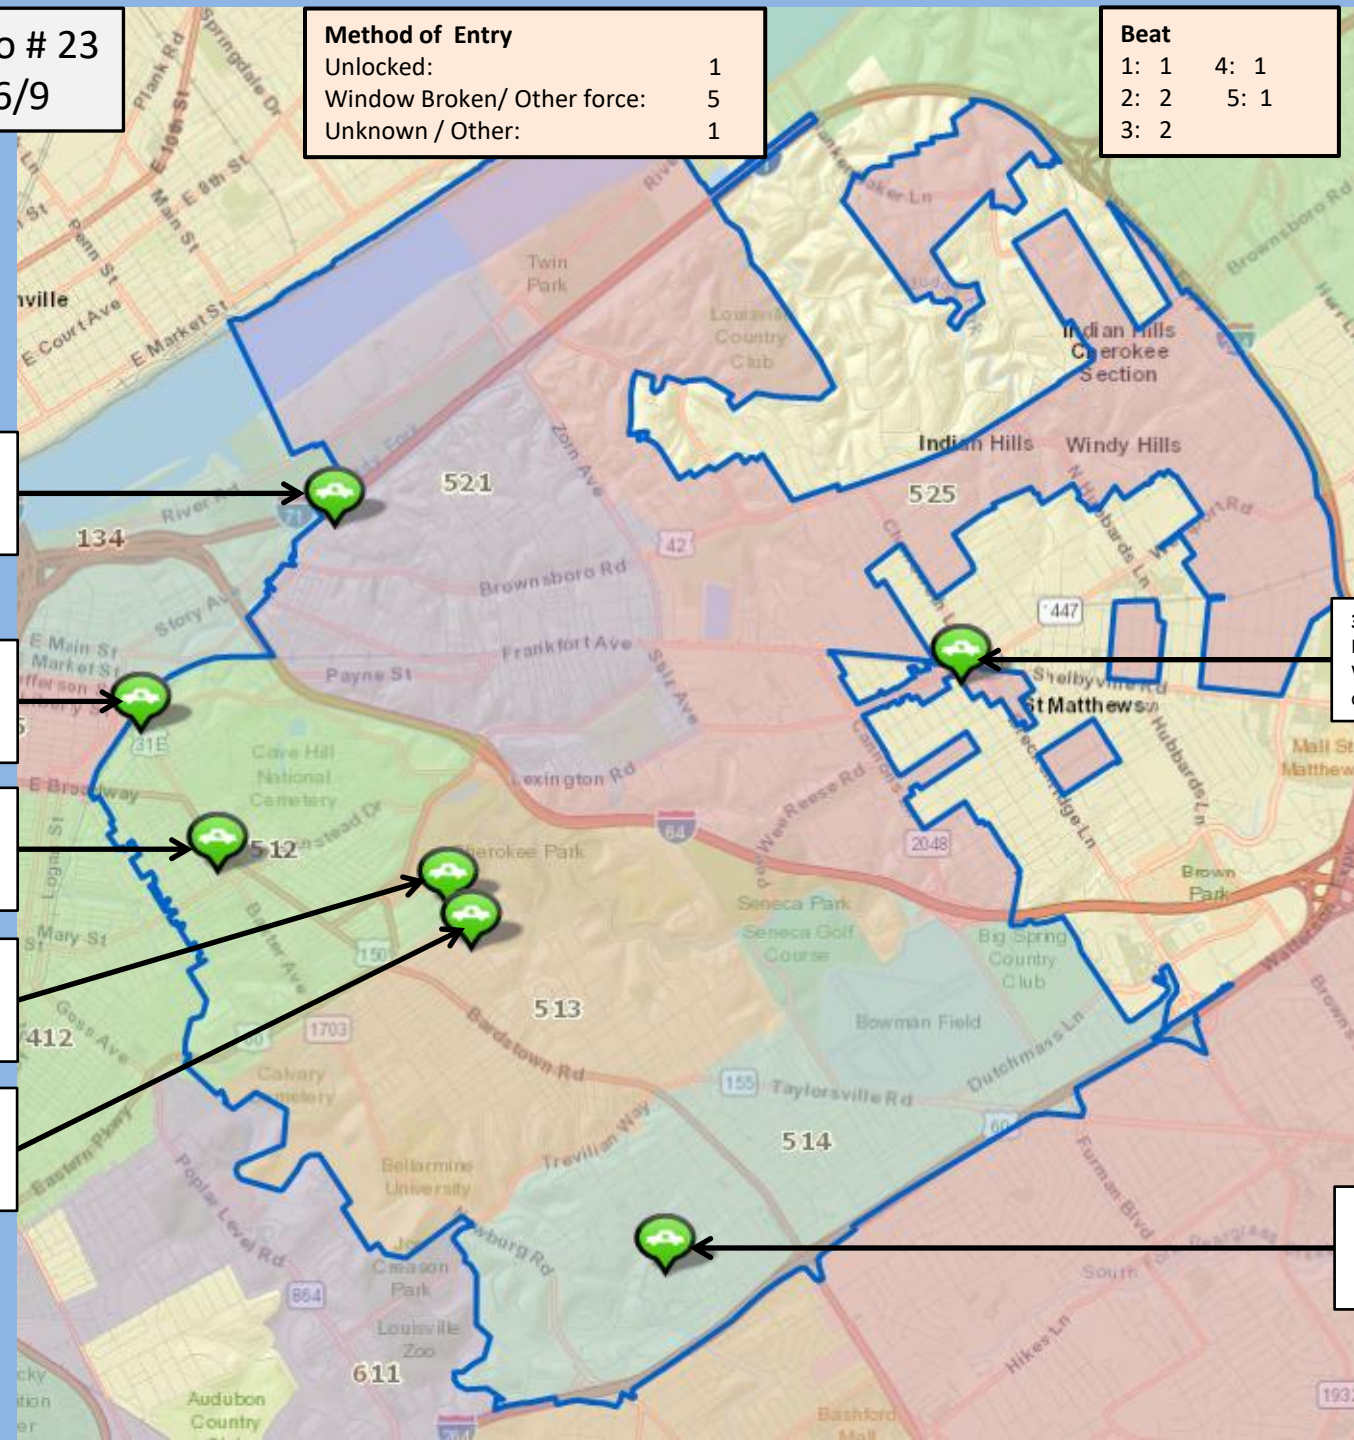

Theft from Auto # 23
Sun 6/3 to Sat 6/9

Method of Entry	
Unlocked:	1
Window Broken/ Other force:	5
Unknown / Other:	1

Beat	
1: 1	4: 1
2: 2	5: 1
3: 2	

Day of Week	
Sunday:	1
Monday:	0
Tuesday:	0
Wednesday:	1
Thursday:	1
Friday :	2
Saturday :	2

1800 Blk Mellwood Ave.
 Thu 1745 to Thu 1920
 Window broken-Purse,
 credit card & gift cards

Baxter/Lexington
 Sat 0750 to Sat 0750
 Window broken-IPad &
 computer bag

1500 Blk Hepburn Ave.
 Sat 0000 to Sat 0330
 Window broken-Purse &
 work documents

Cherokee Park
 Sun 1950 to Sun 2055
 Window broken-Purse, cash
 & credit cards

2100 Blk Bonnycastle Ave.
 Fri 2000 to Sat 1000
 Unknown means-KY License
 plate

3800 Blk Wilmington Ave.
 Fri 2330 to Sat 0400
 Window broken-Purse &
 credit cards

1900 Blk Dillon Dr.
 Wed 2130 to Thu 0700
 Unlocked-Laptop &
 portfolio