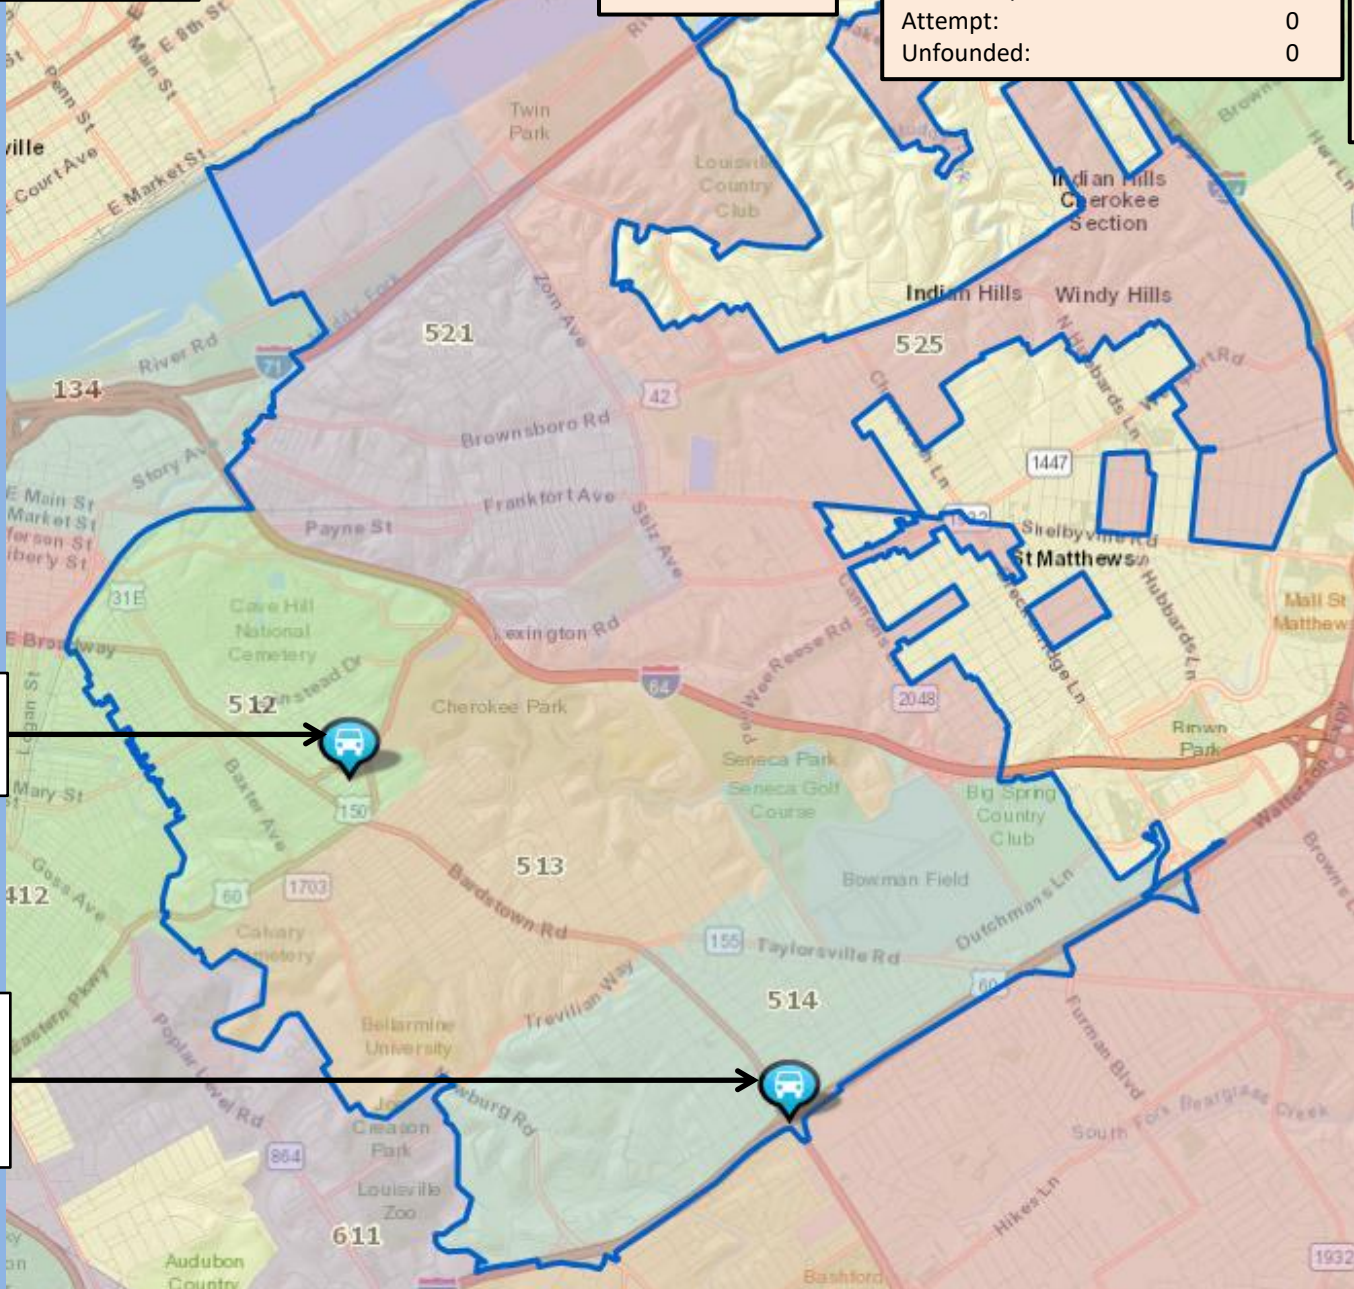

**Auto Theft # 10**  
**Sun 3/4 to Sat 3/10**

Type	Count
Auto Theft:	2
Unauthorized Use:	0

Beat	Count
1: 0	4: 1
2: 1	5: 0
3: 0	

Method of Theft	Count
Keys used:	1
Ignition forced:	0
Unknown / Other:	1
Attempt:	0
Unfounded:	0

Day of Week	Count
Sunday:	1
Monday:	0
Tuesday:	0
Wednesday:	0
Thursday:	0
Friday:	0
Saturday:	1

**1400 Blk Everett Ave.**  
 Sat 1400 to Sun 0948  
 Unknown means-2013  
 Toyota Camry

**Bardstown/I264**  
 Sun 0500 to Sun 1456  
 Keys used-was involved in an  
 accident and left on the side  
 of the roadway. 2001 Chevy  
 Malibu