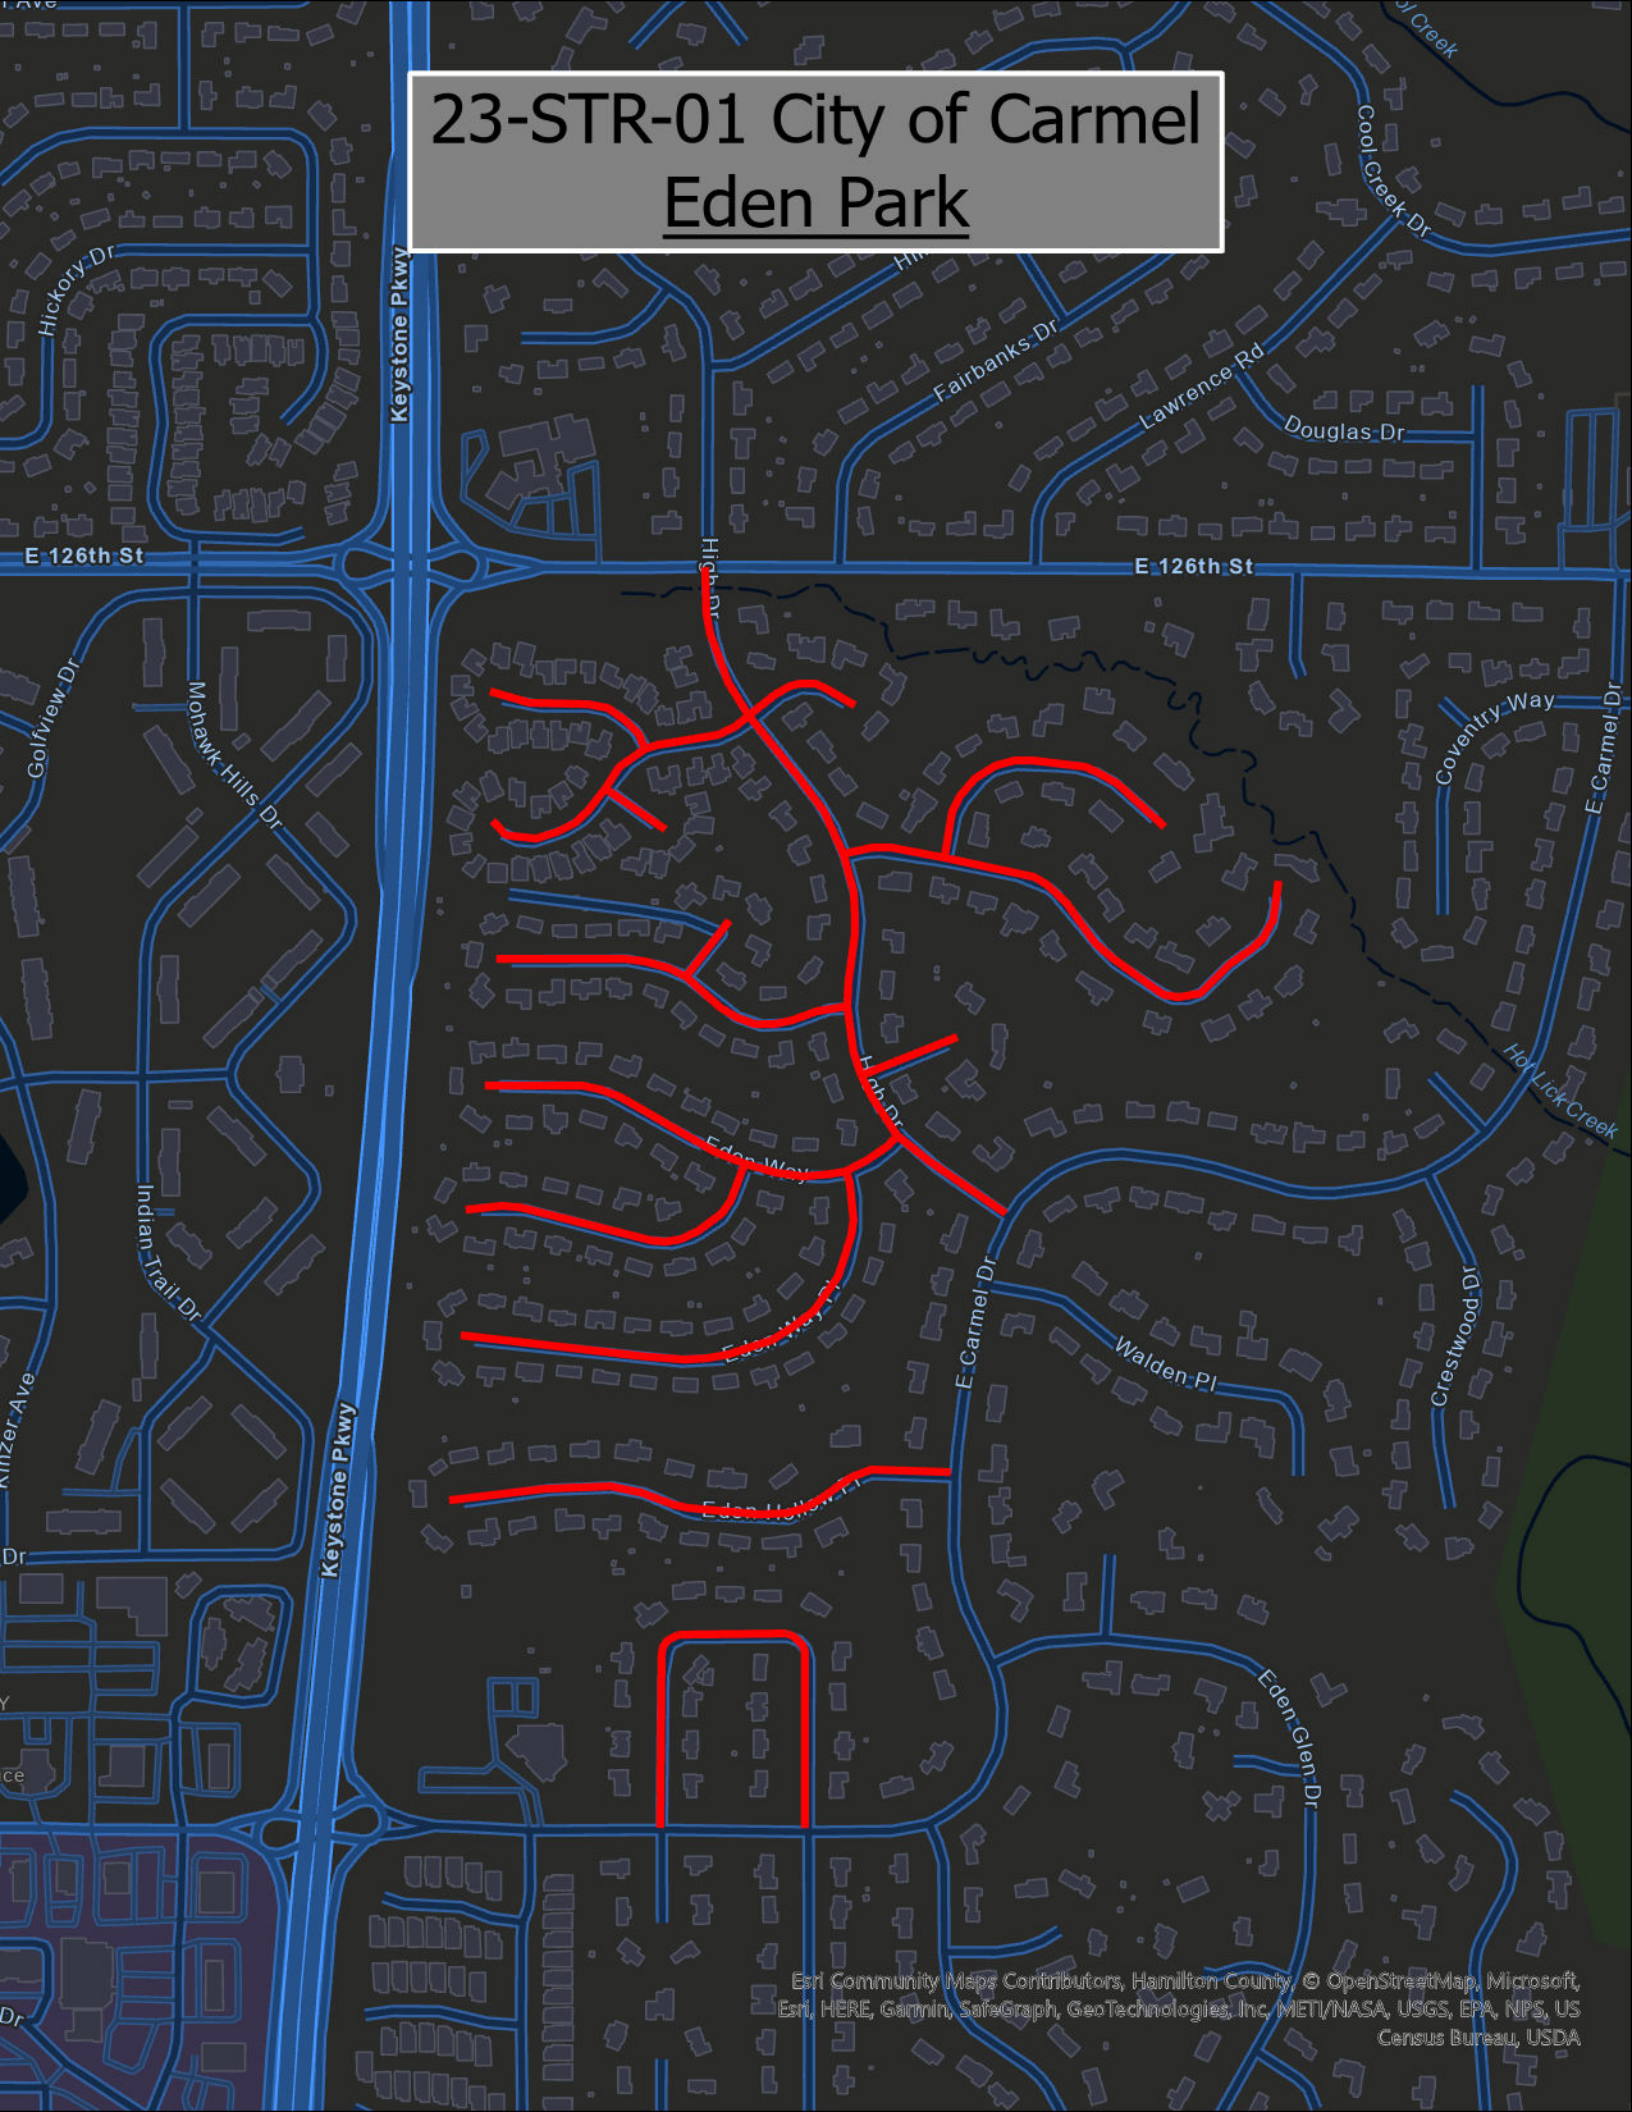

# 23-STR-01 City of Carmel Paving Maps

# 23-STR-01 City of Carmel Buckhorn

23-STR-01 City of Carmel  
Williams Mill

**23-STR-01 City of Carmel  
Guilford Park, E 116th St.  
and Rosemeade Commons**

# 23-STR-01 City of Carmel Lexington Farms

23-STR-01 City of Carmel  
Brookshire Village

# 23-STR-01 City of Carmel W Main St.

23-STR-01 City of Carmel  
Illinois St. and W 136th