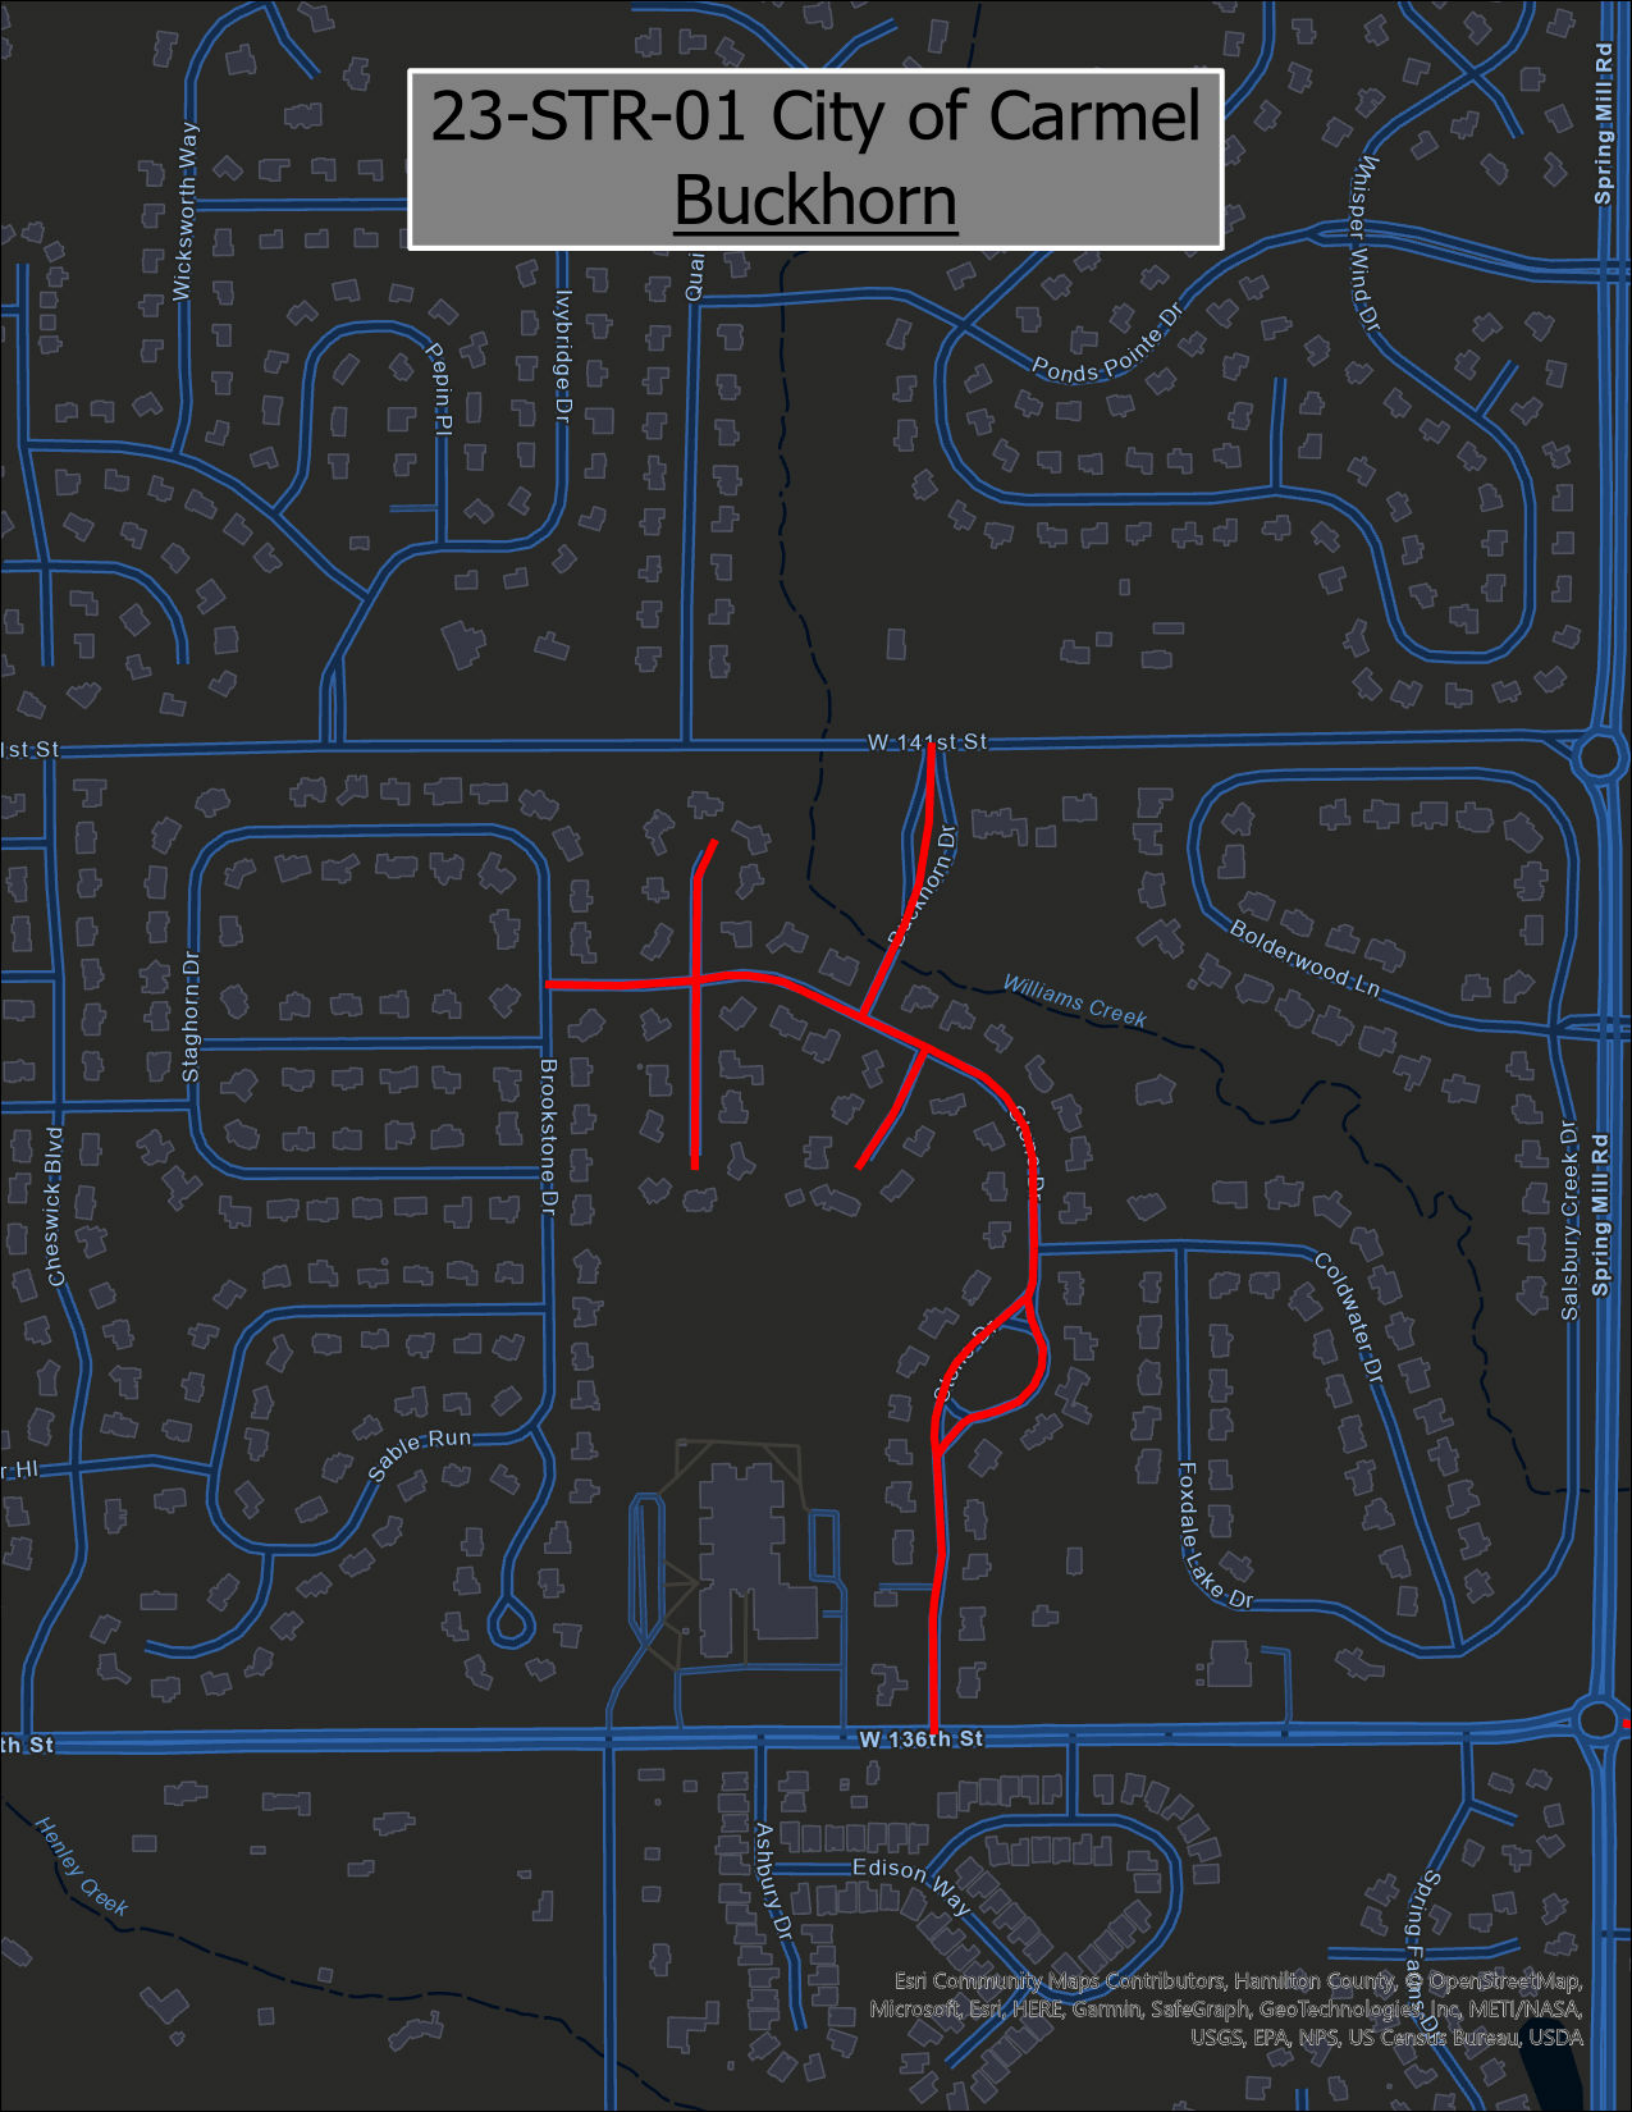

# 23-STR-01 City of Carmel Paving Maps

# 23-STR-01 City of Carmel Buckhorn

23-STR-01 City of Carmel  
Williams Mill

**23-STR-01 City of Carmel  
Guilford Park, E 116th St.  
and Rosemeade Commons**

# 23-STR-01 City of Carmel Lexington Farms

23-STR-01 City of Carmel  
Brookshire Village

# 23-STR-01 City of Carmel W Main St.

23-STR-01 City of Carmel  
Illinois St. and W 136th