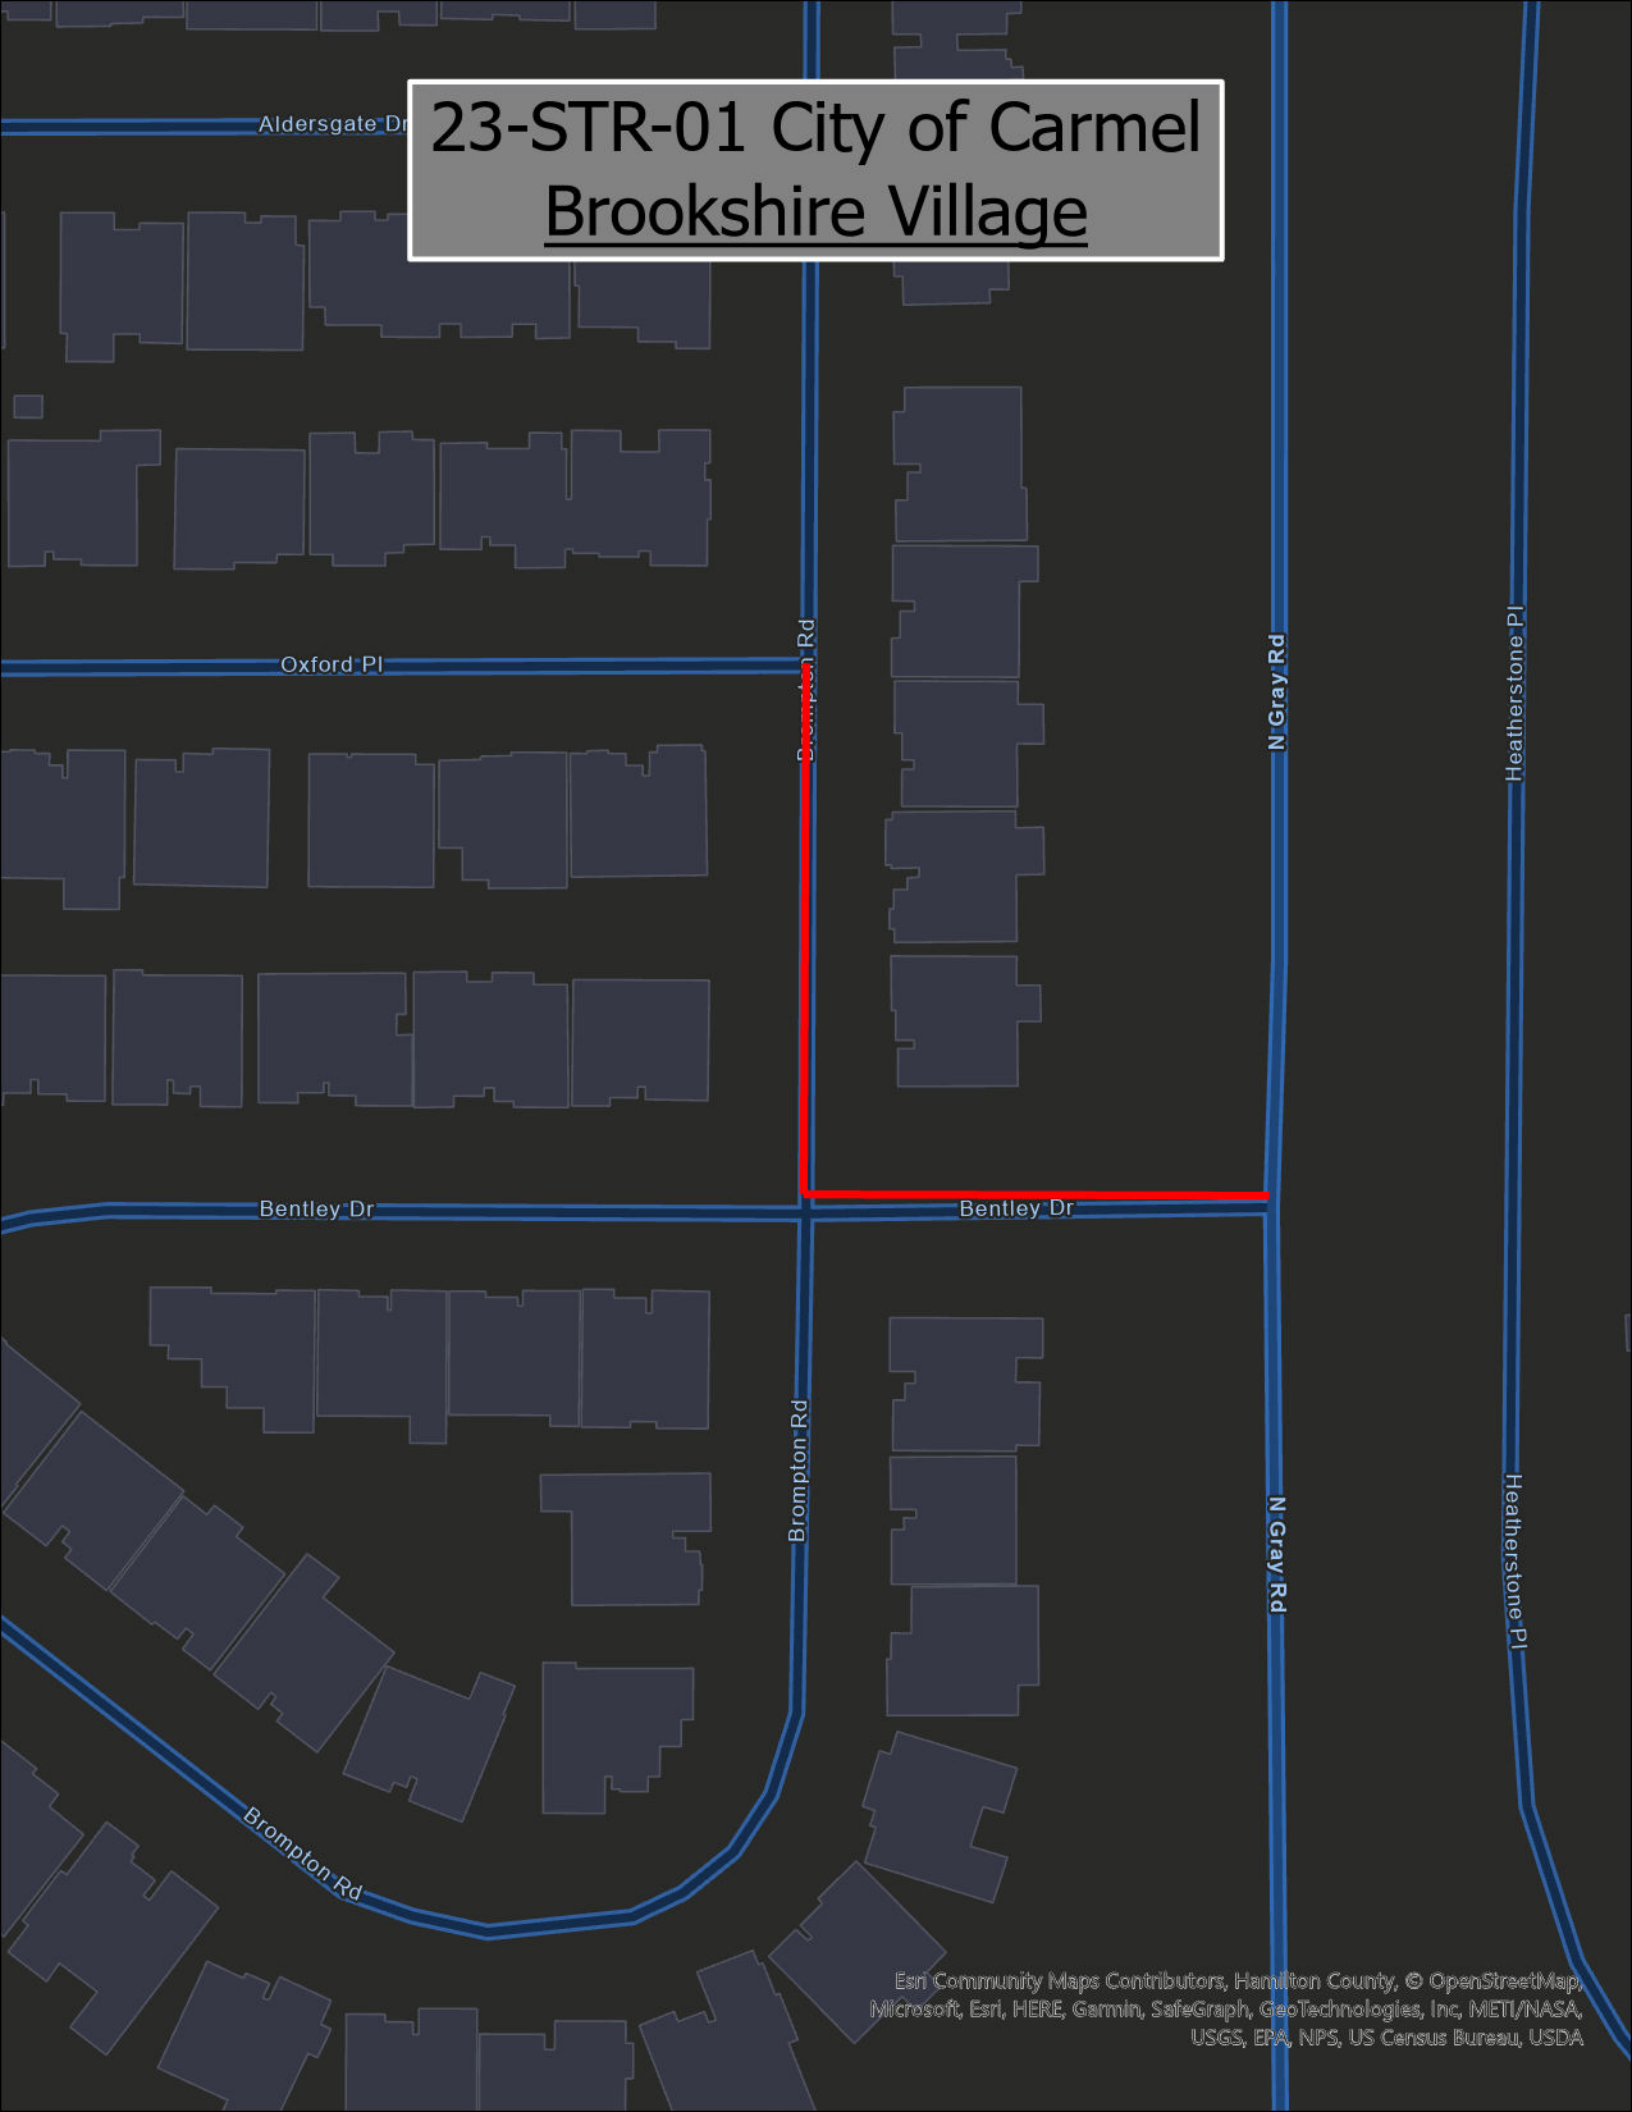

# 23-STR-01 City of Carmel Paving Maps

# 23-STR-01 City of Carmel Buckhorn

23-STR-01 City of Carmel  
Williams Mill

**23-STR-01 City of Carmel  
Guilford Park, E 116th St.  
and Rosemeade Commons**

# 23-STR-01 City of Carmel Lexington Farms

23-STR-01 City of Carmel  
Brookshire Village

# 23-STR-01 City of Carmel W Main St.

23-STR-01 City of Carmel  
Illinois St. and W 136th