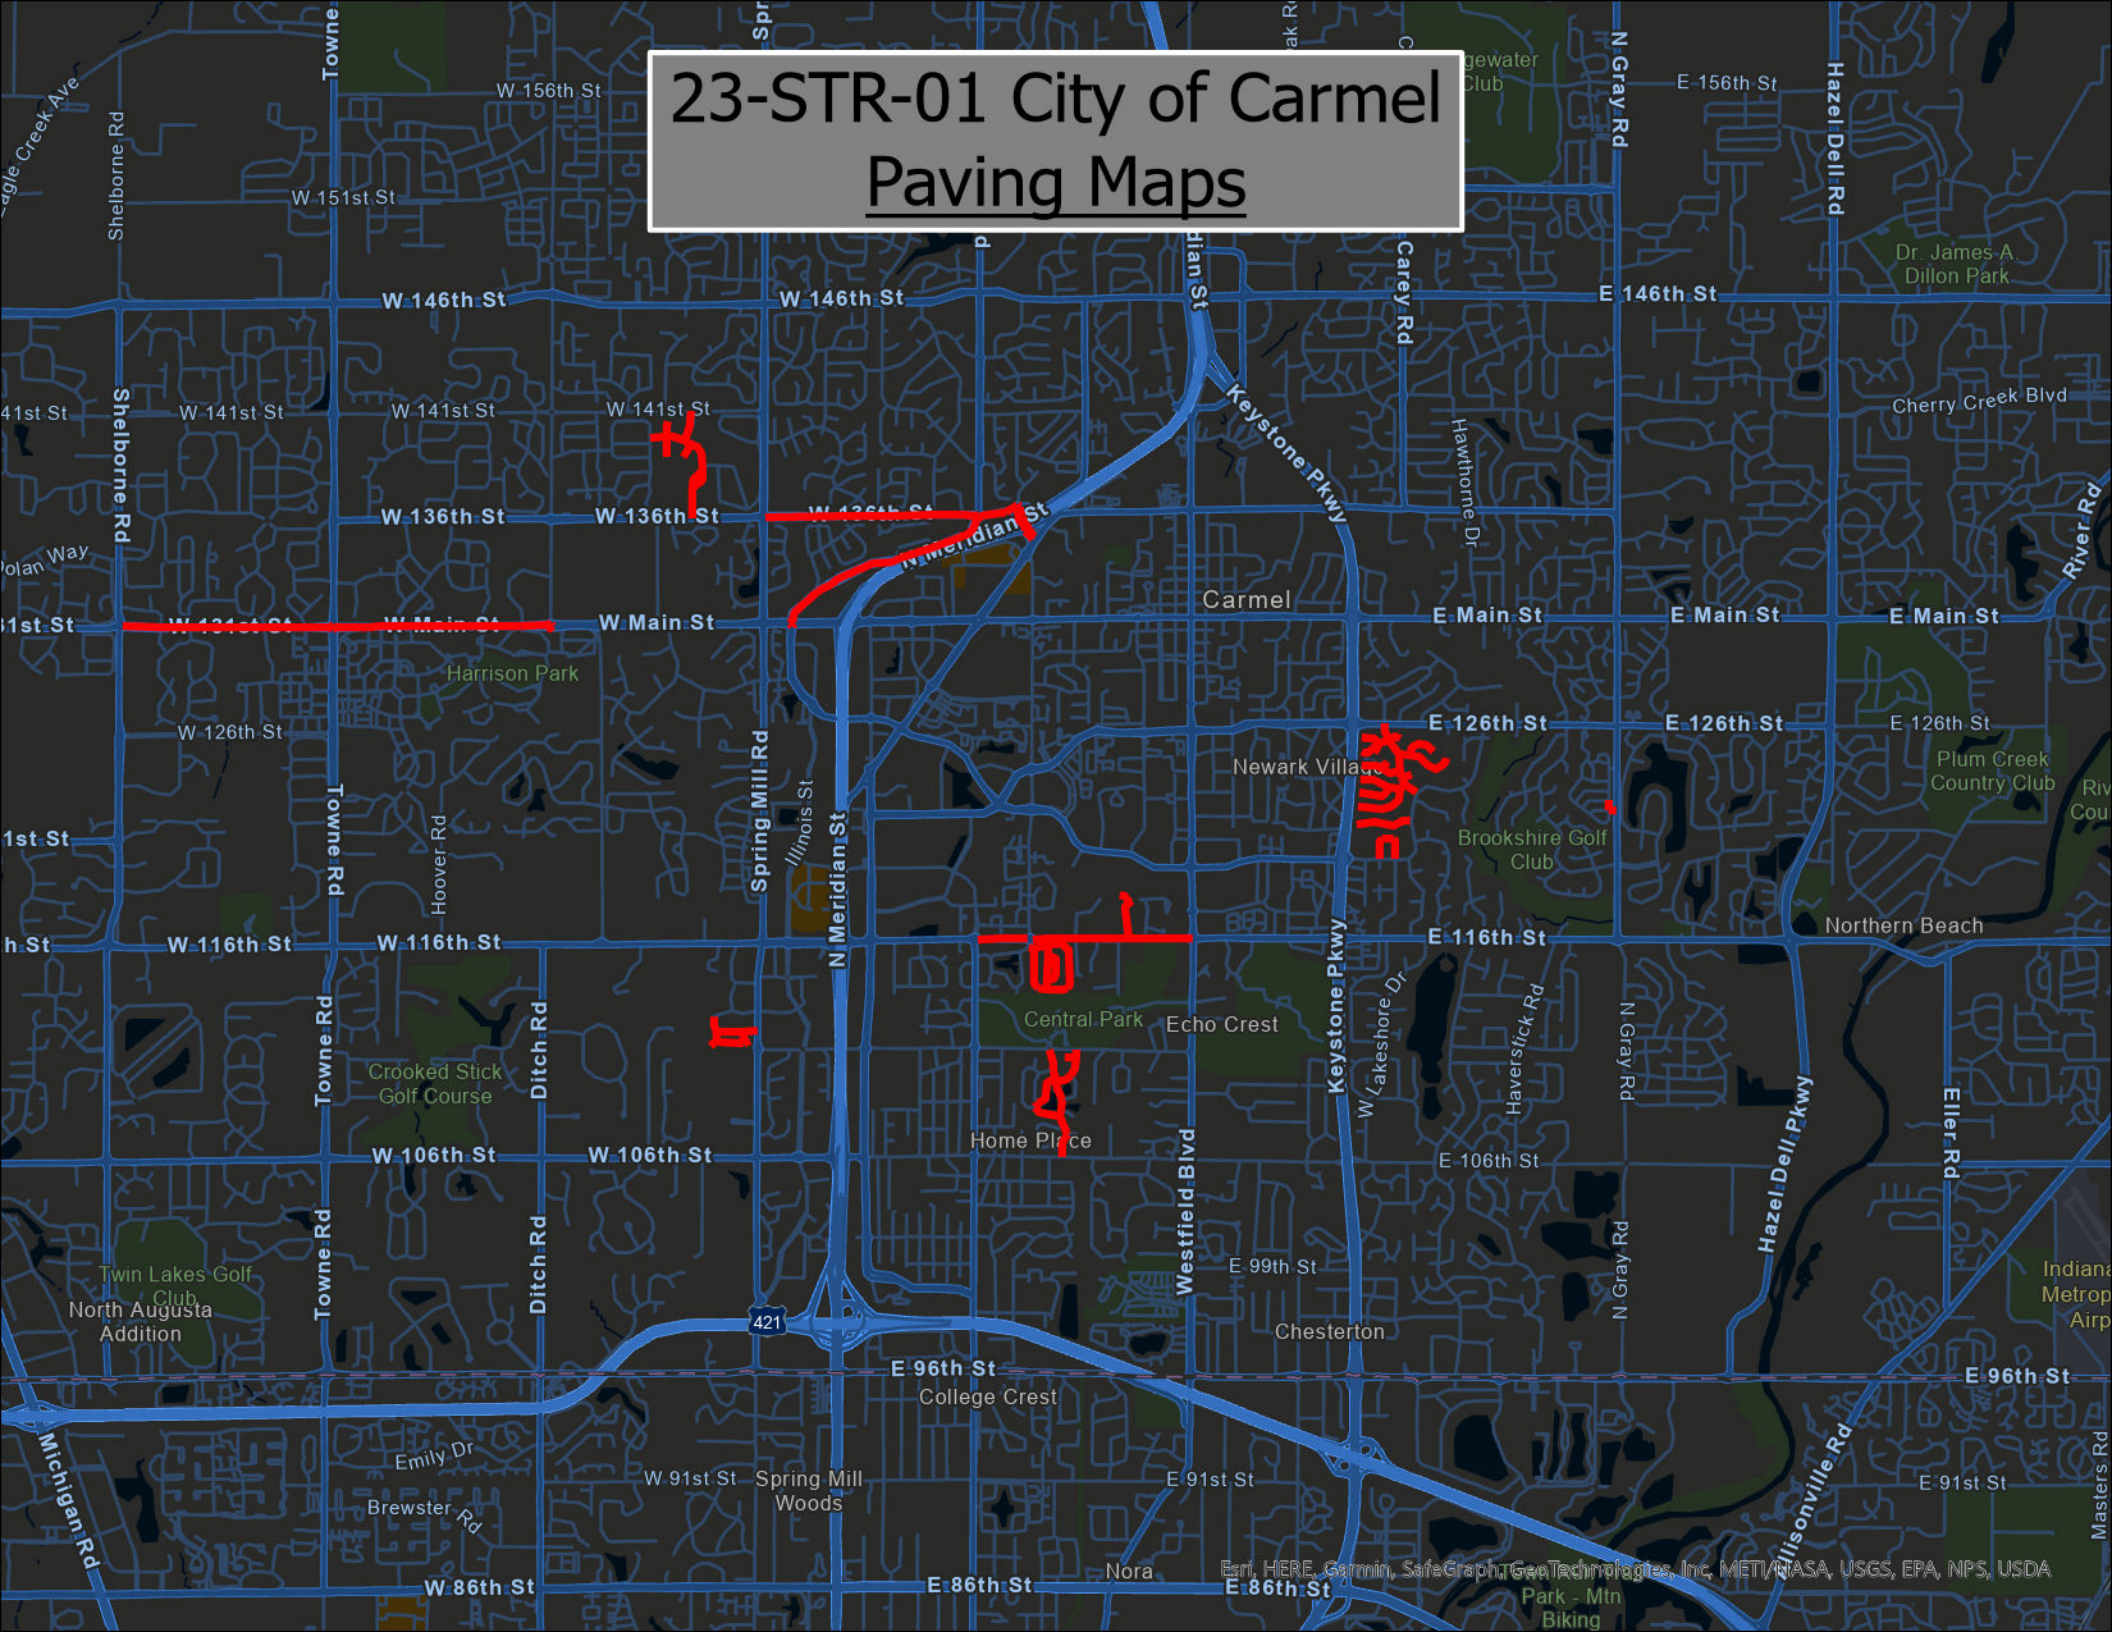

# 23-STR-01 City of Carmel Paving Maps

# 23-STR-01 City of Carmel Buckhorn

23-STR-01 City of Carmel  
Williams Mill

**23-STR-01 City of Carmel  
Guilford Park, E 116th St.  
and Rosemeade Commons**

# 23-STR-01 City of Carmel Lexington Farms

23-STR-01 City of Carmel  
Brookshire Village

# 23-STR-01 City of Carmel W Main St.

23-STR-01 City of Carmel  
Illinois St. and W 136th