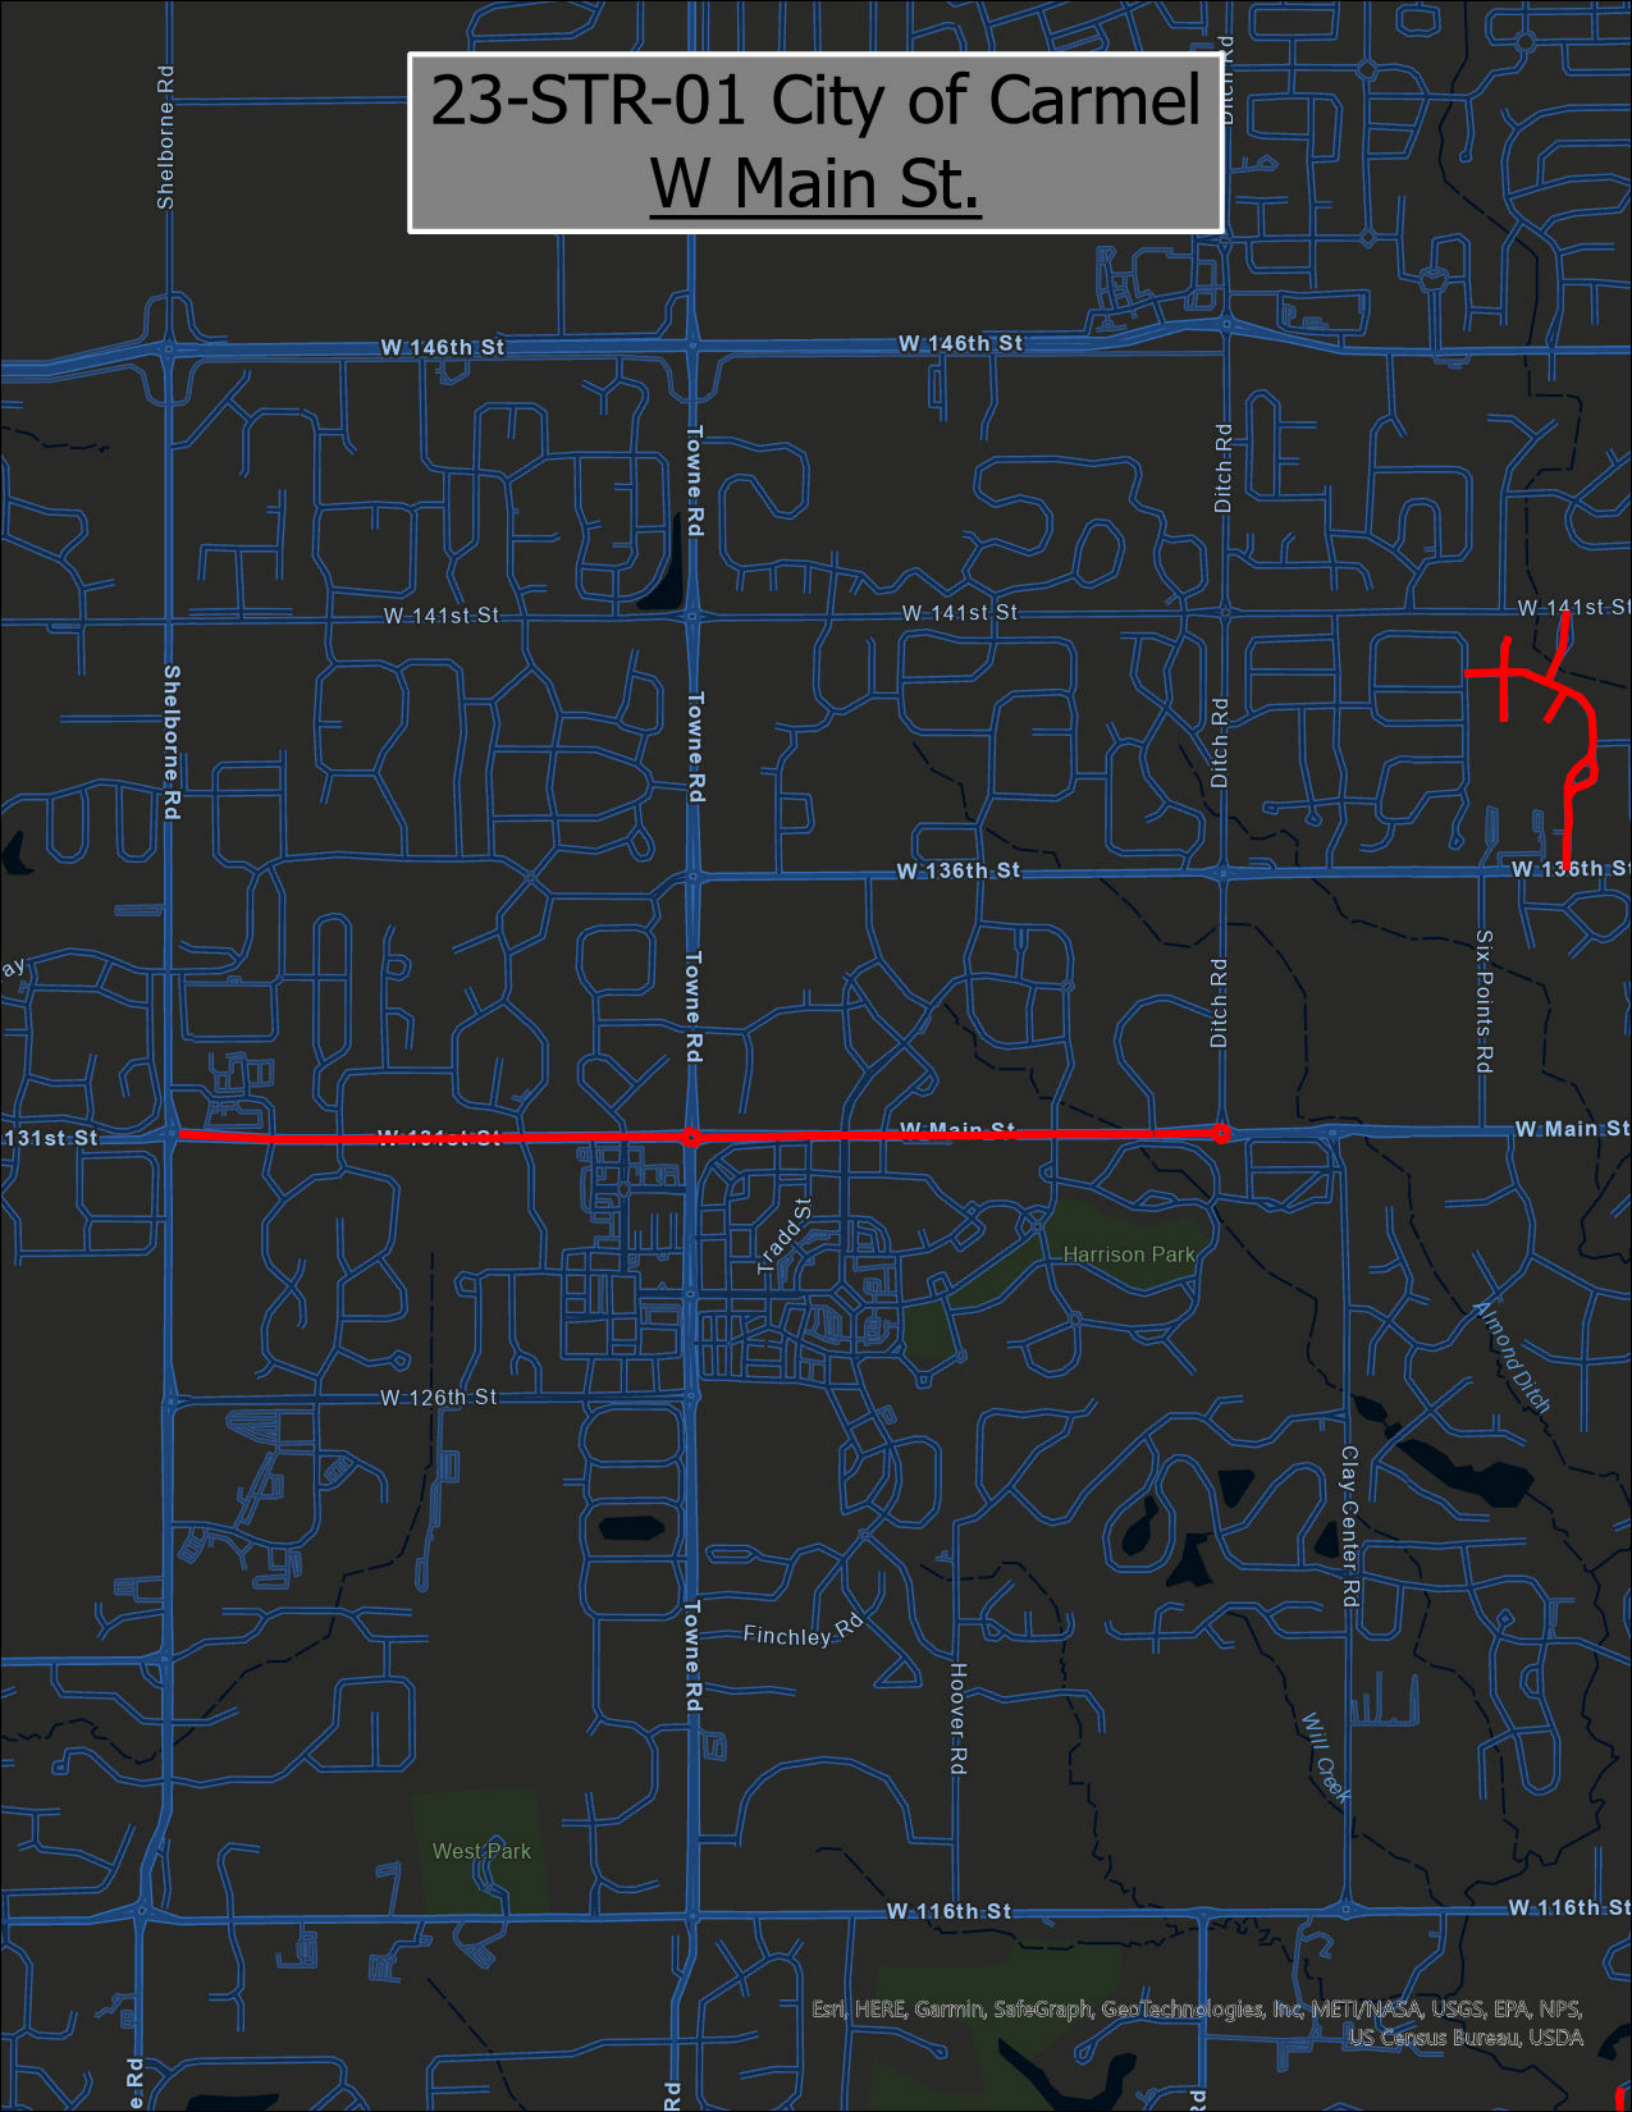

# 23-STR-01 City of Carmel Paving Maps

# 23-STR-01 City of Carmel Buckhorn

23-STR-01 City of Carmel  
Williams Mill

**23-STR-01 City of Carmel  
Guilford Park, E 116th St.  
and Rosemeade Commons**

# 23-STR-01 City of Carmel Lexington Farms

23-STR-01 City of Carmel  
Brookshire Village

# 23-STR-01 City of Carmel W Main St.

23-STR-01 City of Carmel  
Illinois St. and W 136th