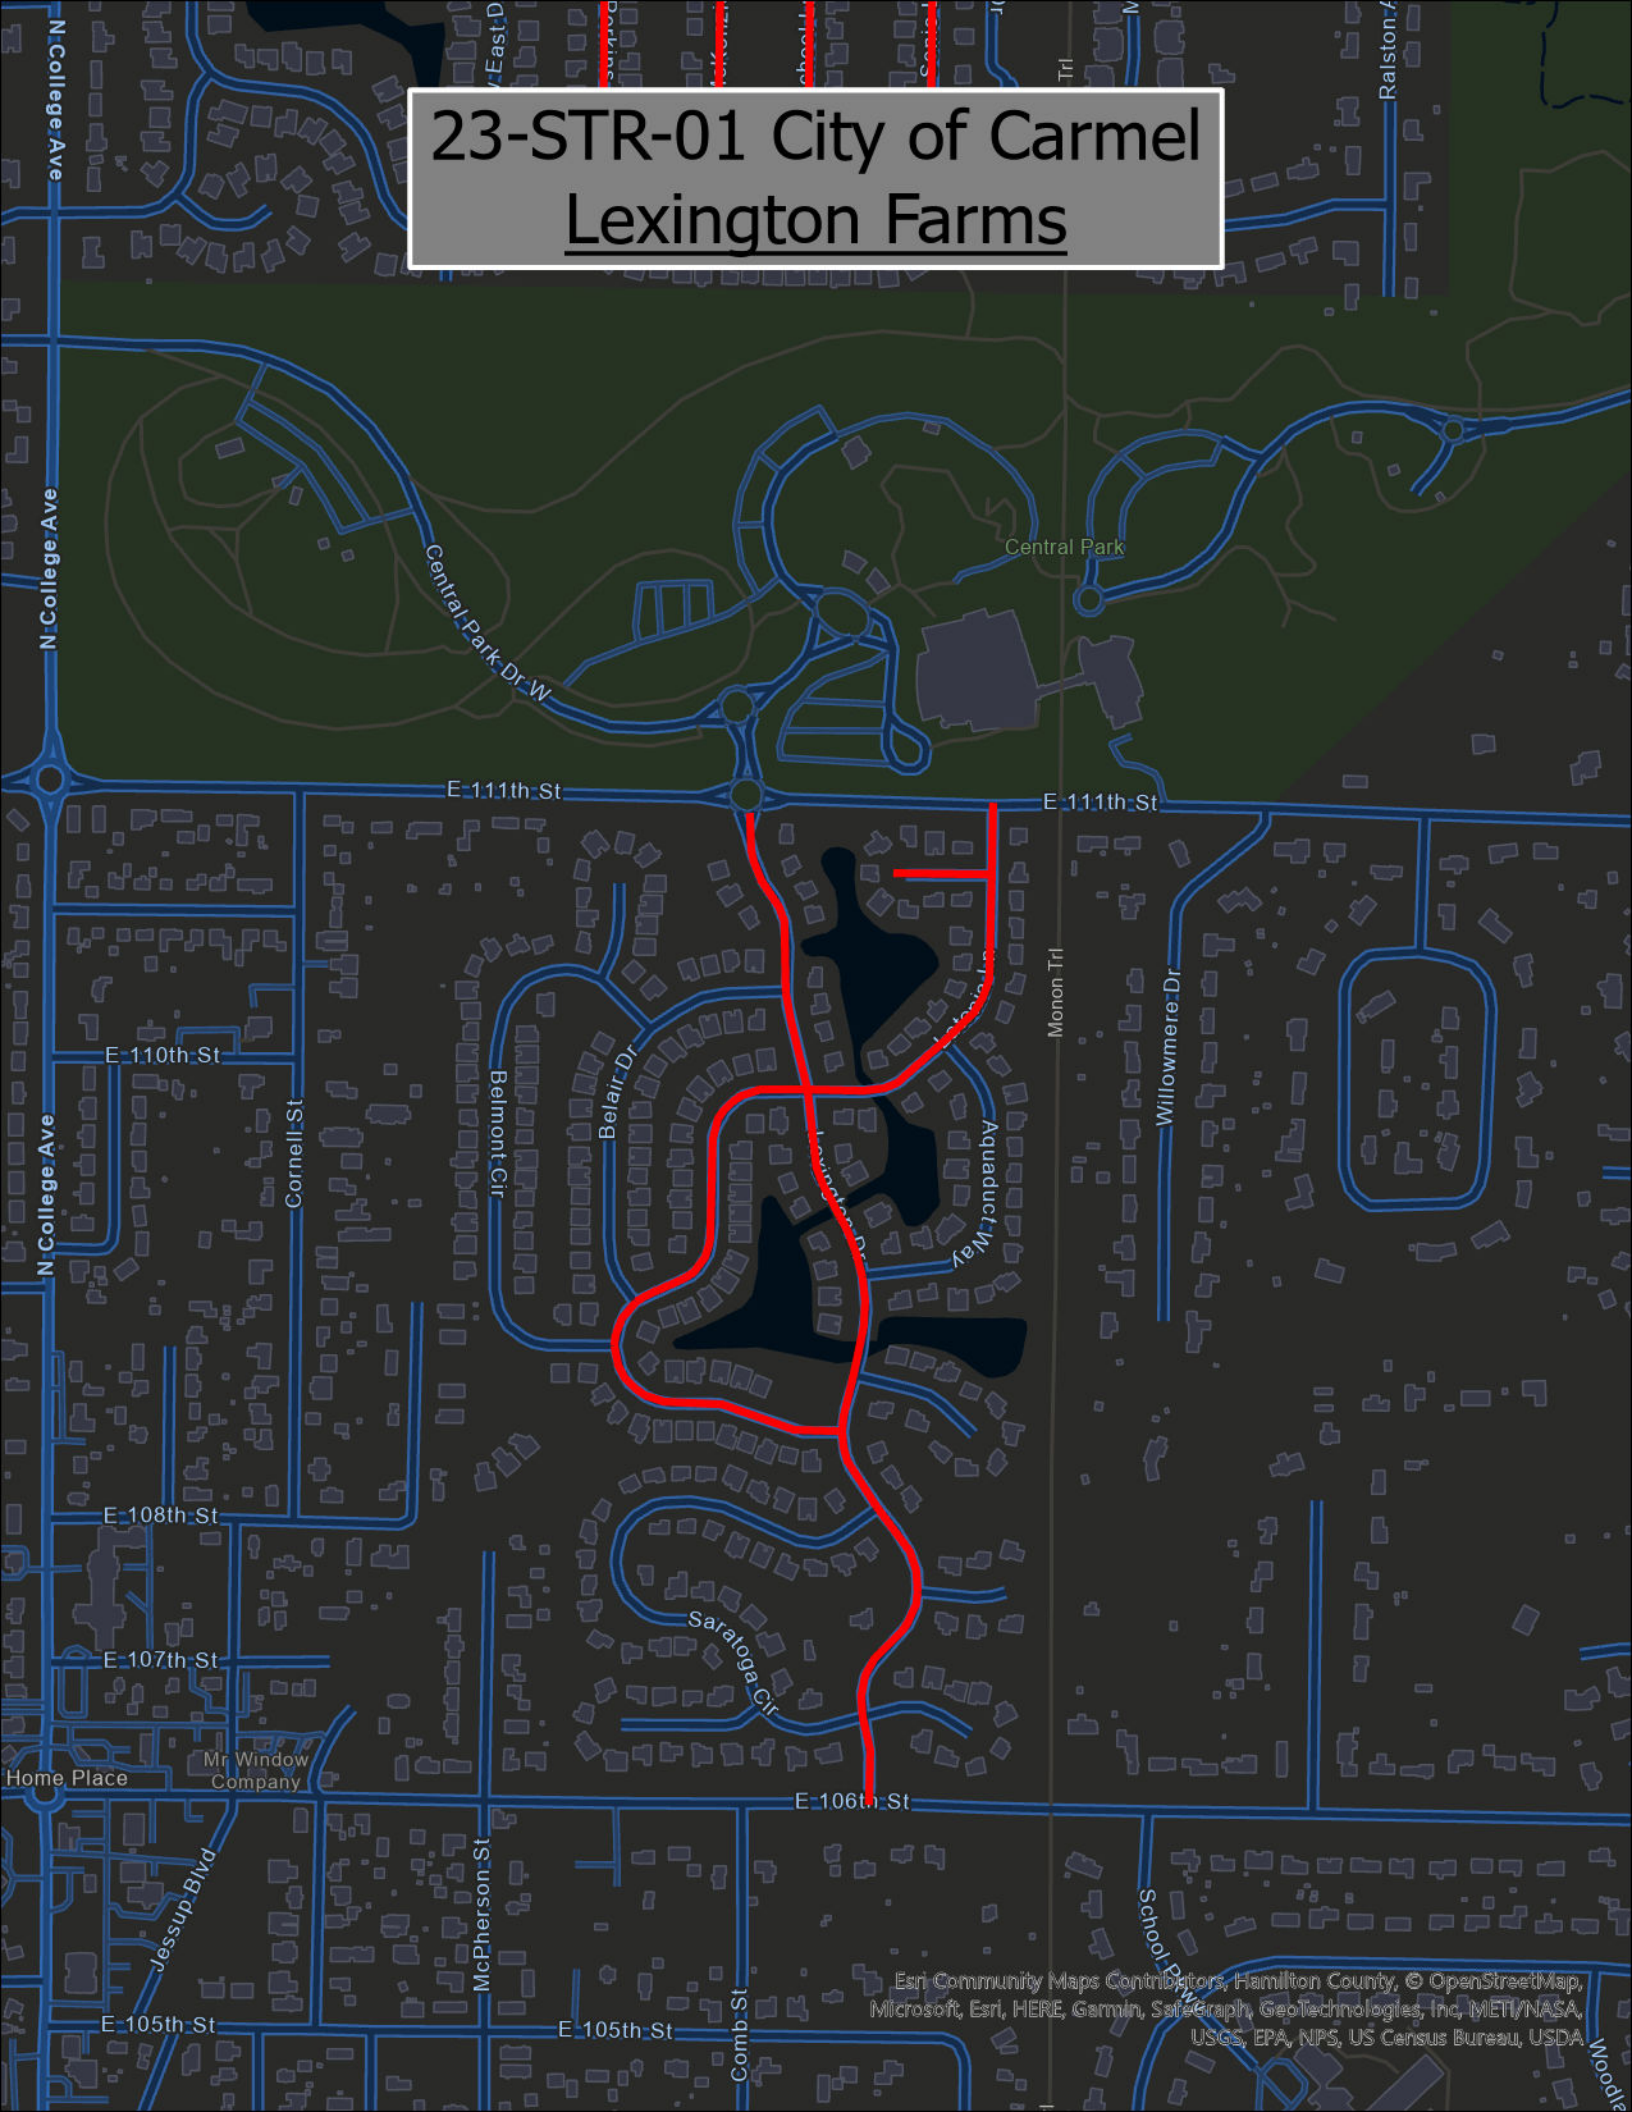

# 23-STR-01 City of Carmel Paving Maps

# 23-STR-01 City of Carmel Buckhorn

23-STR-01 City of Carmel  
Williams Mill

**23-STR-01 City of Carmel  
Guilford Park, E 116th St.  
and Rosemeade Commons**

# 23-STR-01 City of Carmel Lexington Farms

23-STR-01 City of Carmel  
Brookshire Village

# 23-STR-01 City of Carmel W Main St.

23-STR-01 City of Carmel  
Illinois St. and W 136th