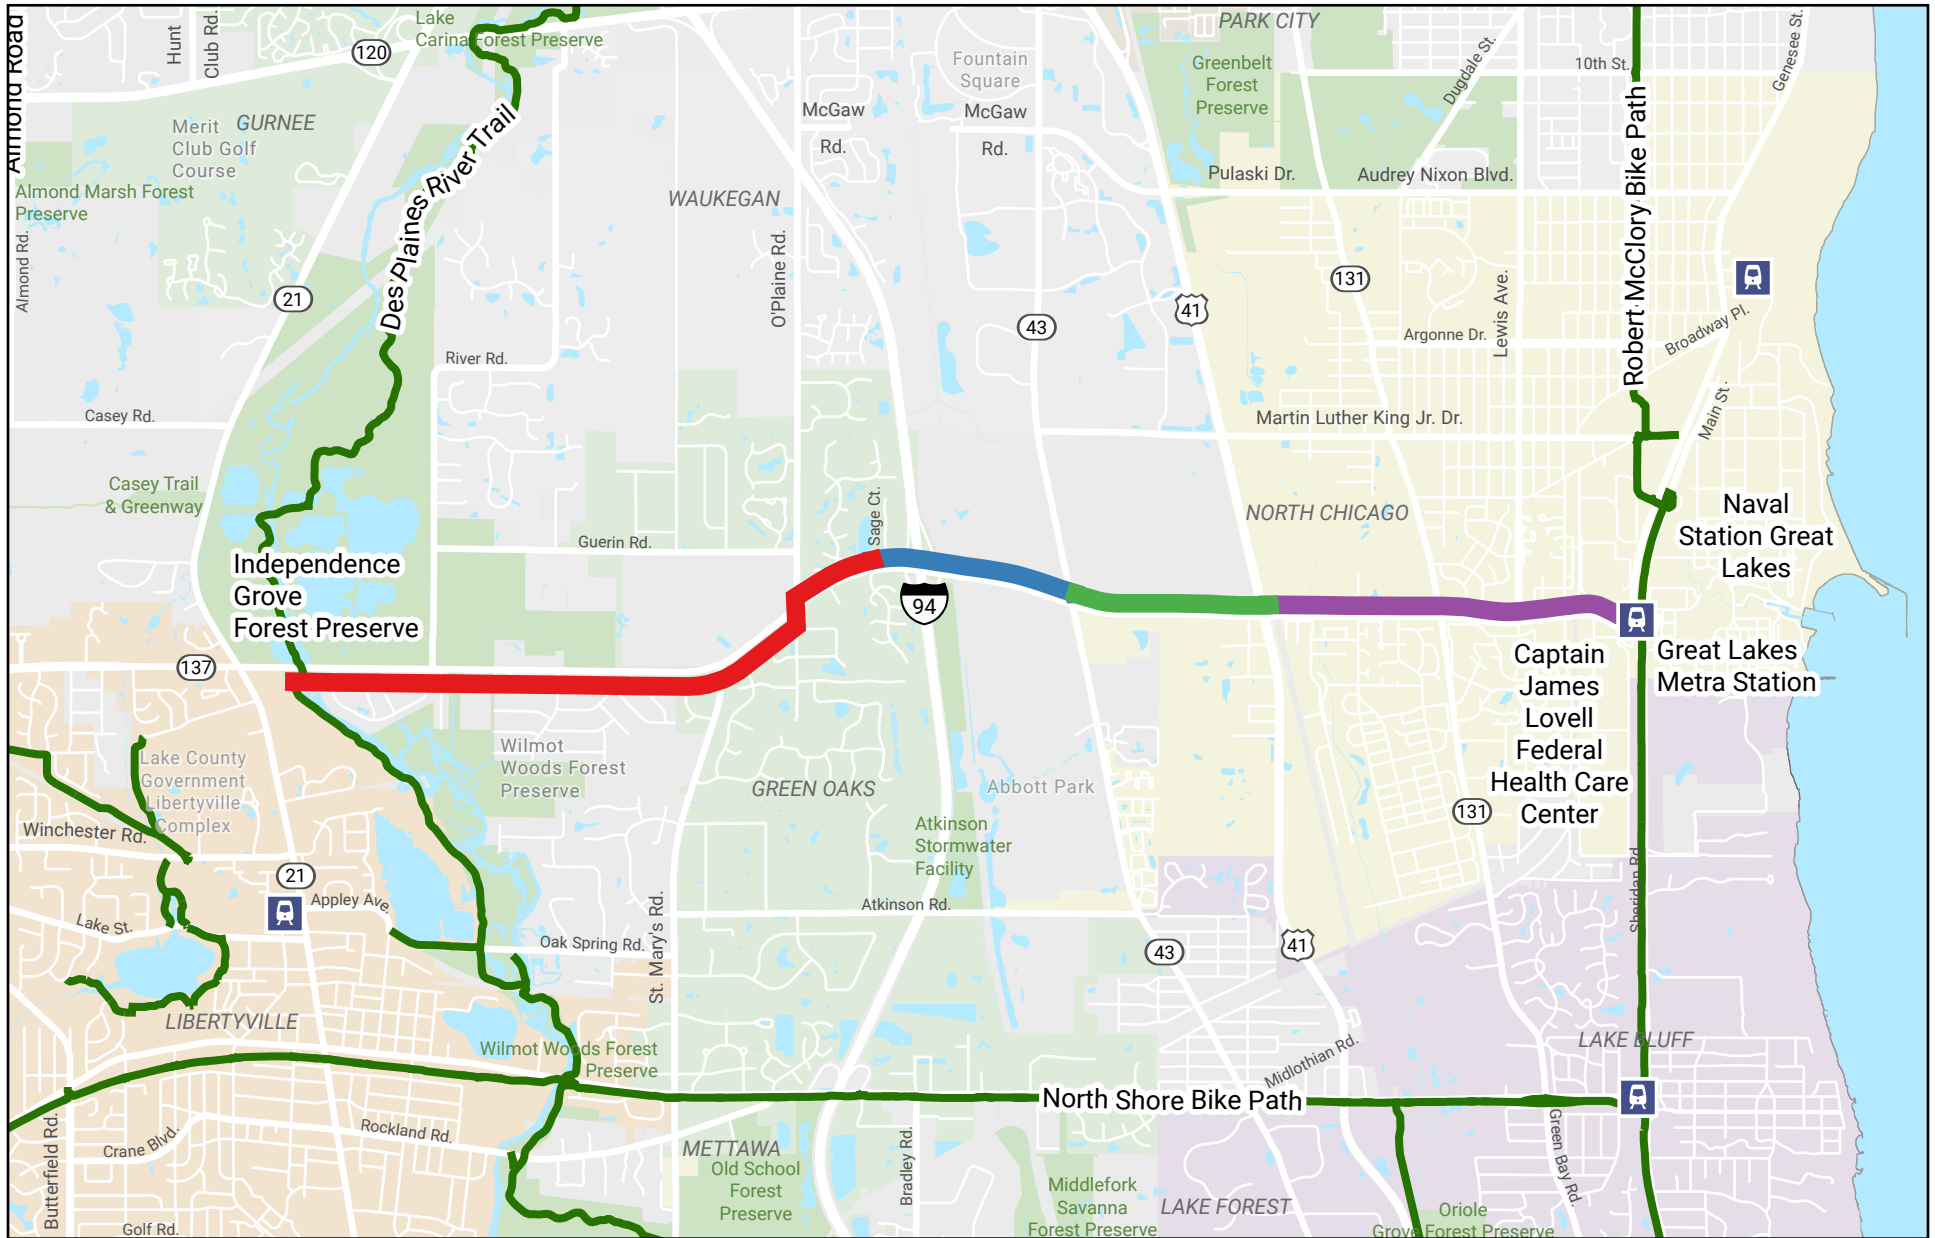

# Patriot Path (IL Route 137 Bike Path)

## Patriot Path Segments

- █ Segment 1: Des Plaines River to Sage Ct
- █ Segment 2: Sage Ct to IL 43

- █ Segment 3: IL 43 to US 41
- █ Segment 4: US 41 to Robert McClory Bike Path

Map prepared by the Lake County Division of Transportation GIS Department on 5/7/2024