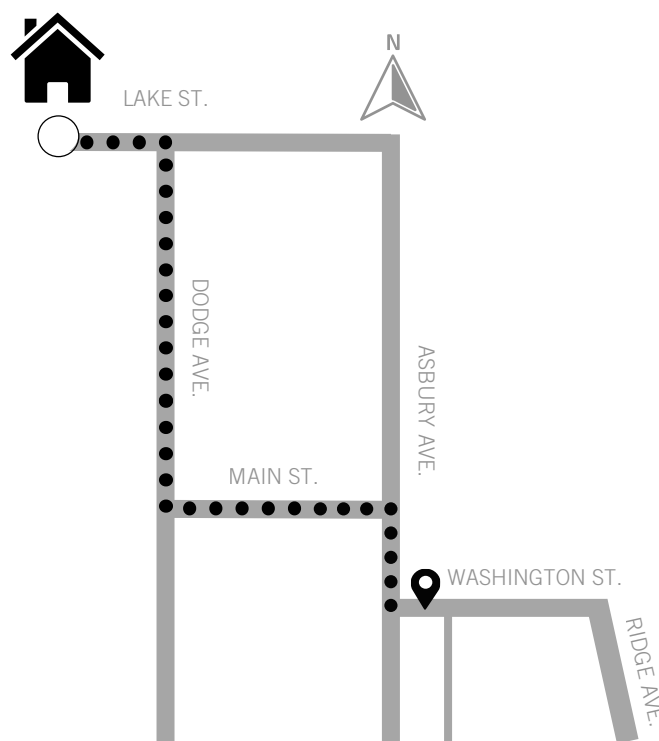

# ETHS will be moving a two-story home

**Monday, September 15**  
**from 9 a.m. to 1 p.m.**  
**ETHS to 1222 Washington St.**

## The move route:

Leave ETHS  
East on Lake St.  
South on Dodge Ave.  
East on Main St.  
South on Asbury Ave.  
East on Washington St.

## No parking along parts of the moving route.

Parking restrictions will be in place along the route. Expect minor delays.

## ETHS Geometry in Construction Course

This course provides students the opportunity to learn math by building a home which is then sold as affordable housing. Geometry in Construction is a 10+ year collaboration between Evanston Township High School (ETHS), the City, and Community Partners for Affordable Housing.