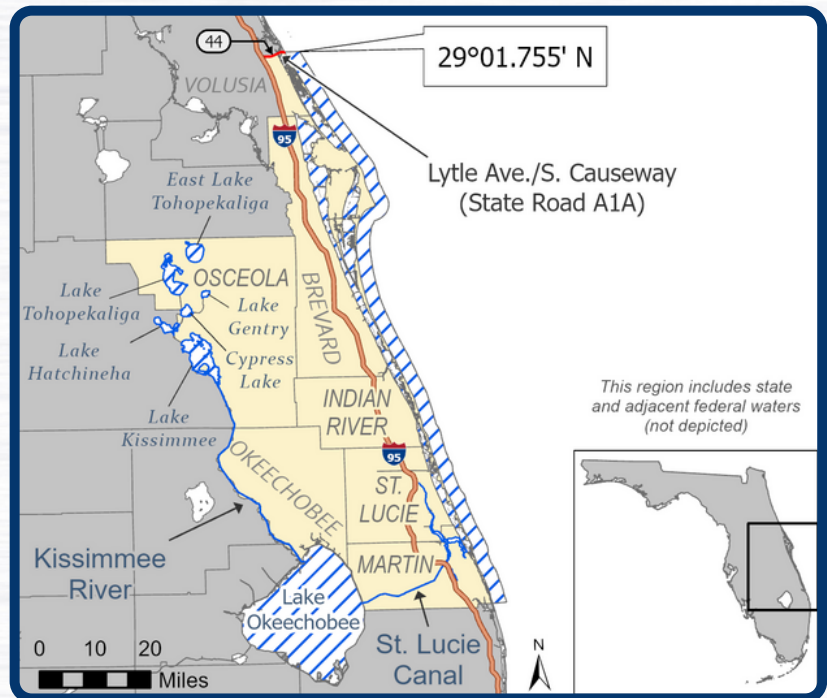

Indian River Lagoon Snook Management

Rules effective
January 1, 2024

Regulations

- Closed Season: Dec. 15–Jan. 31, and June 1–Aug. 31
- Slot Limit: 28–32 inches total length
- Bag Limit: 1 per day

For more information, visit:

[MyFWC.com/Snook](https://myfwc.com/snook)

Management Region

Region Boundaries

- Regulations apply in all Florida state, adjacent federal and inland waters of the region
- Includes all waters of the Kissimmee River, Lake Okeechobee and other lakes identified on the map