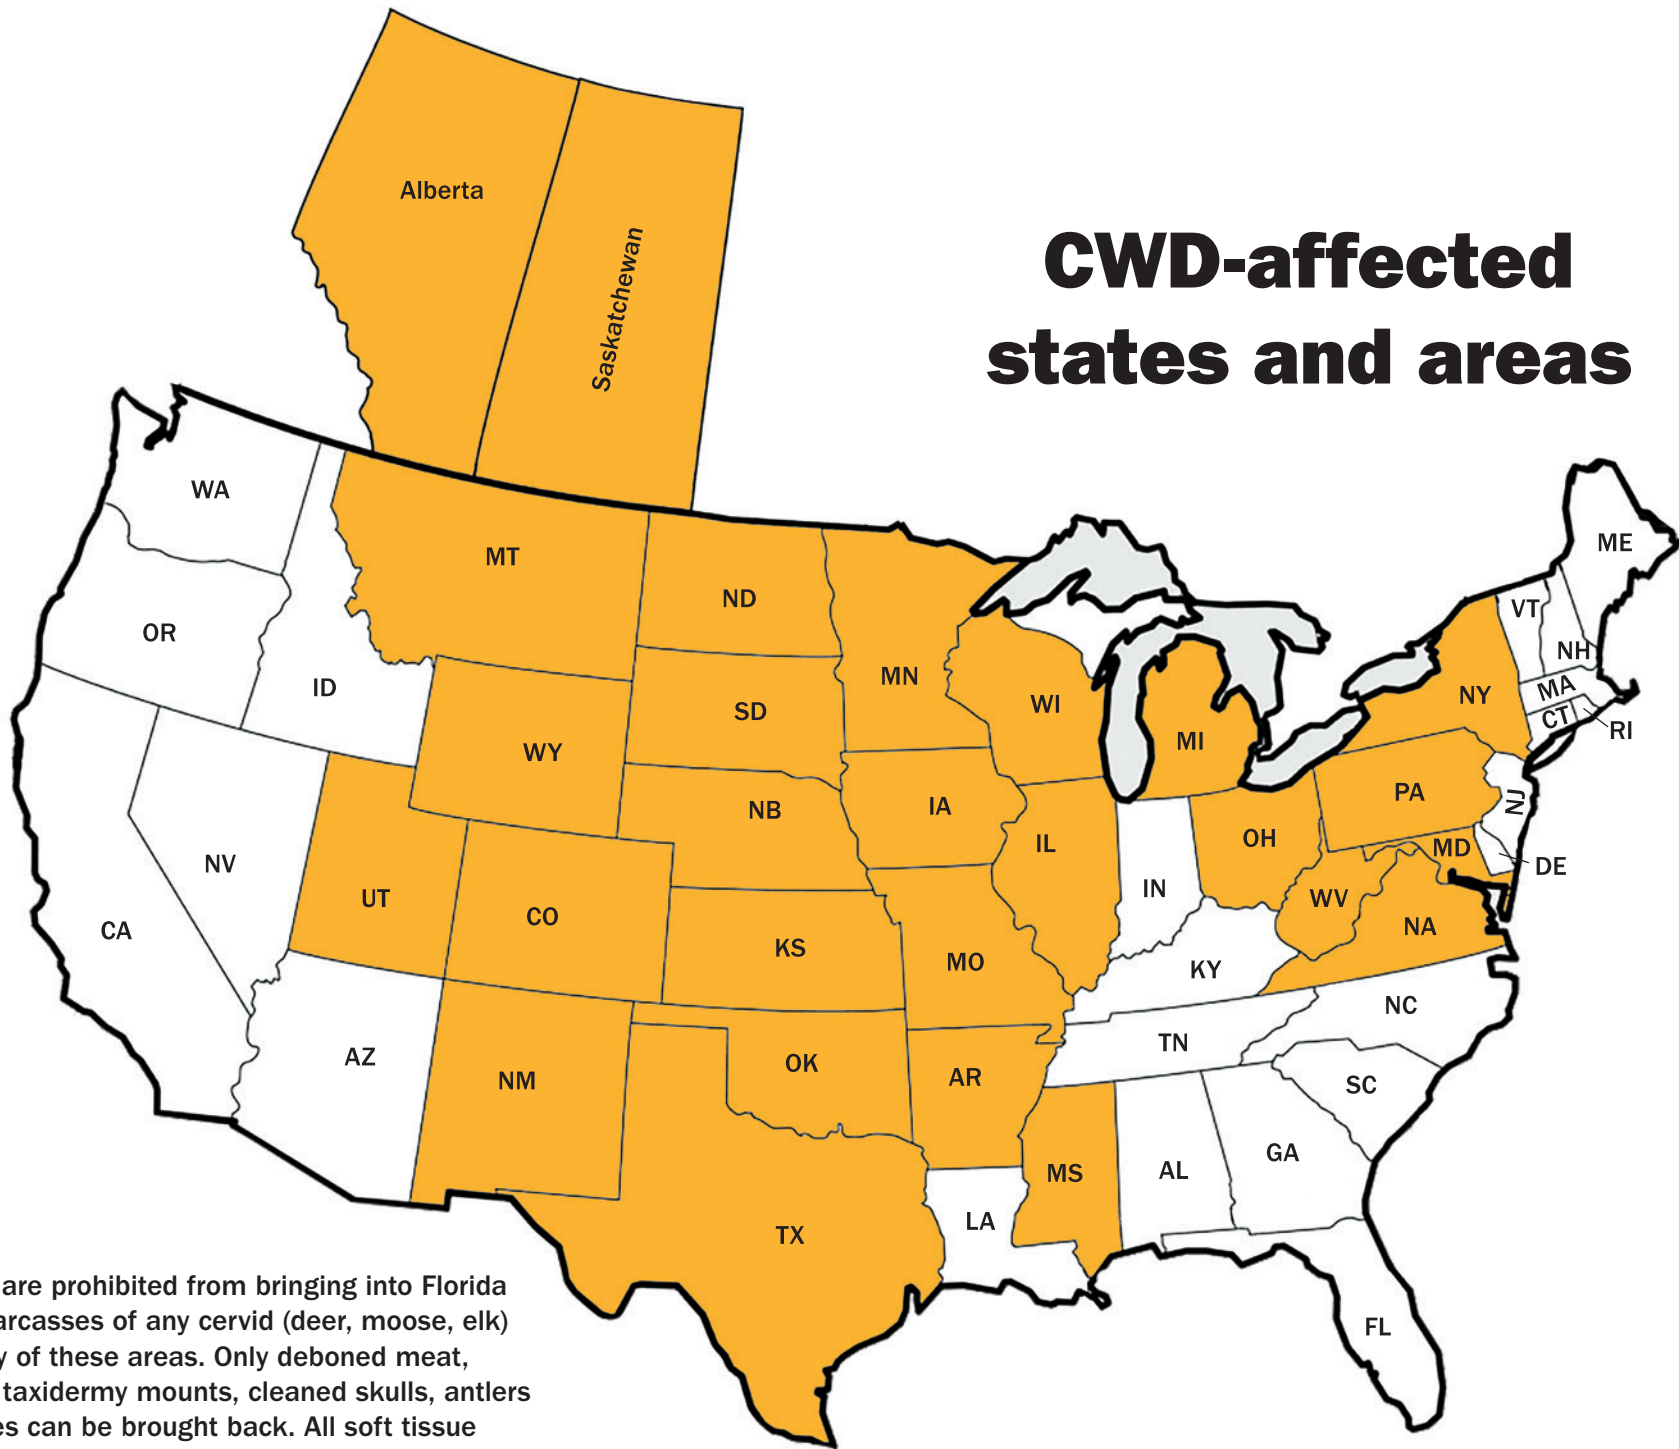

# CWD-affected states and areas

Hunters are prohibited from bringing into Florida whole carcasses of any cervid (deer, moose, elk) from any of these areas. Only deboned meat, finished taxidermy mounts, cleaned skulls, antlers and hides can be brought back. All soft tissue must be removed.