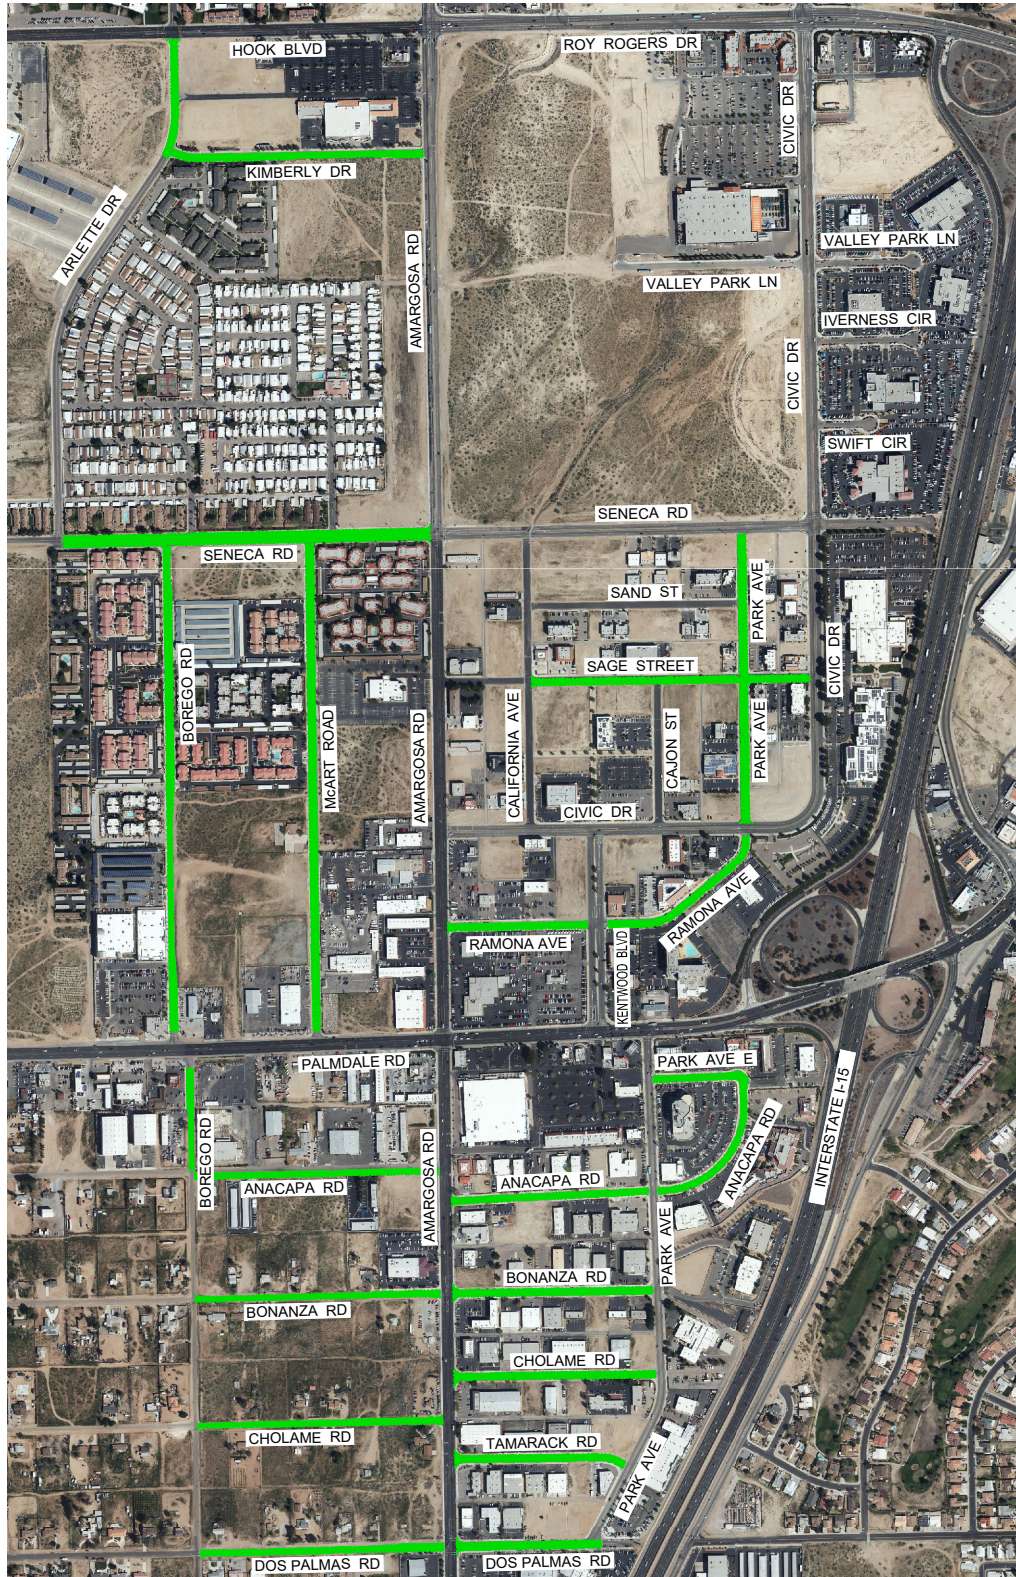

# CIVIC AREA PAVEMENT REHABILITATION PROJECT

## VICINITY MAP

 STREETS AFFECTED  
09/12-09/17

**CITY OF VICTORVILLE**  
ENGINEERING DEPARTMENT  
14343 Civic Drive, Victorville, Ca. 92392 (760) 955-5158