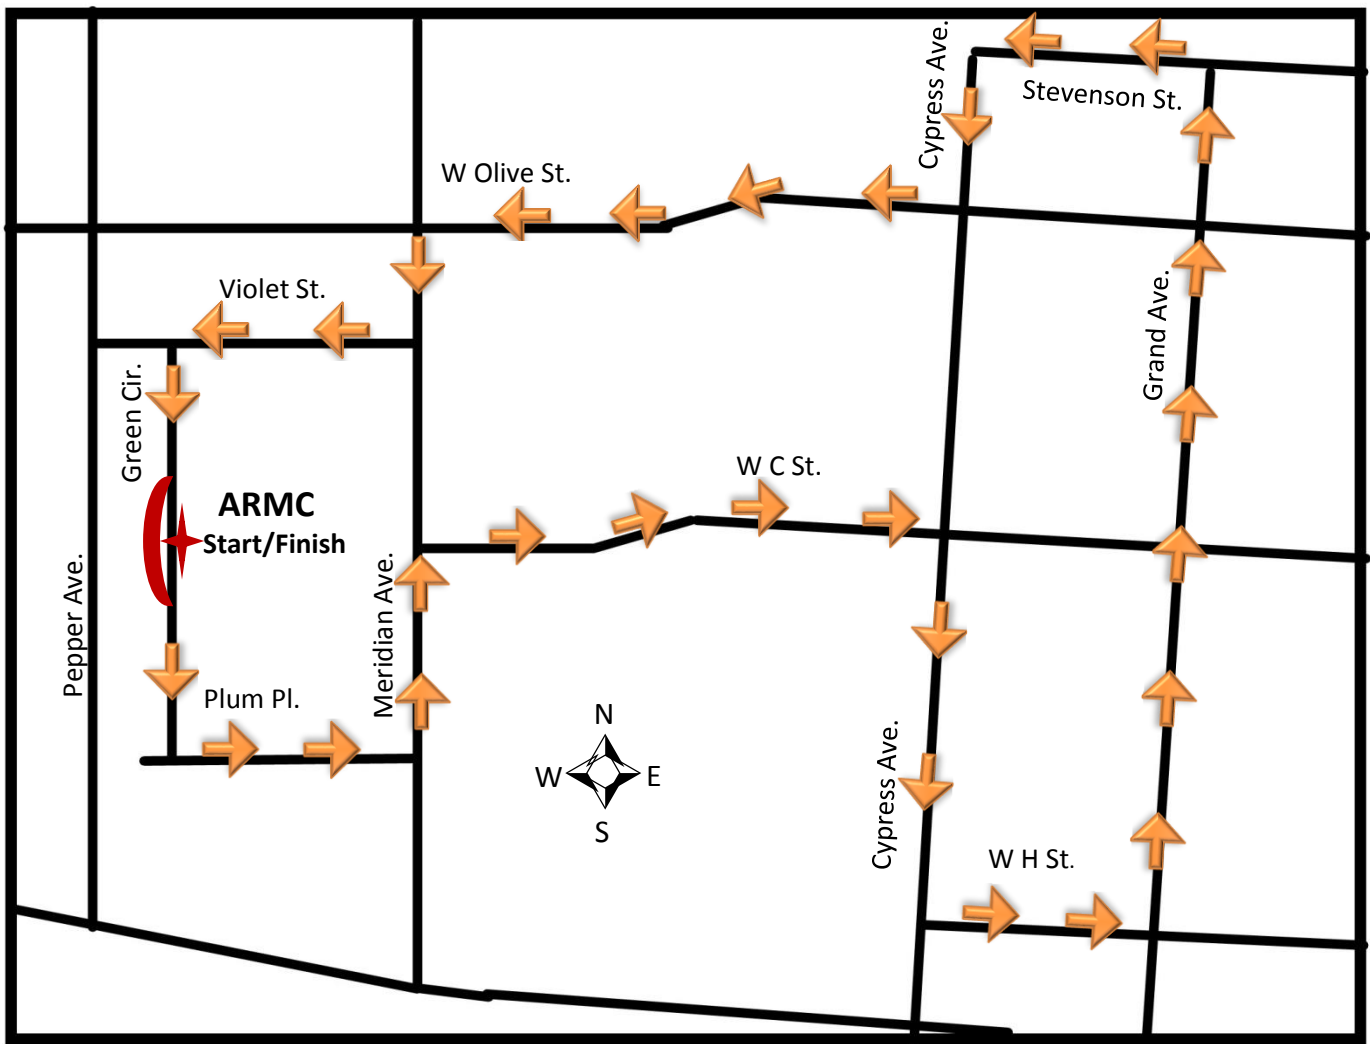

5K Course

5K = 3.1 miles

Start on Green Circle Dr. at the front of the hospital, -- head SOUTH to Plum, -- Then EAST to Meridian, -- NORTH on Meridian, -- EAST on West C St, -- SOUTH on Cypress, -- EAST on West H, -- NORTH on Grand, -- WEST on Stevenson, -- SOUTH on Cypress, -- WEST on West Olive, -- SOUTH on Meridian, -- WEST on Violet, -- SOUTH on Green Circle to the FINISH LINE.