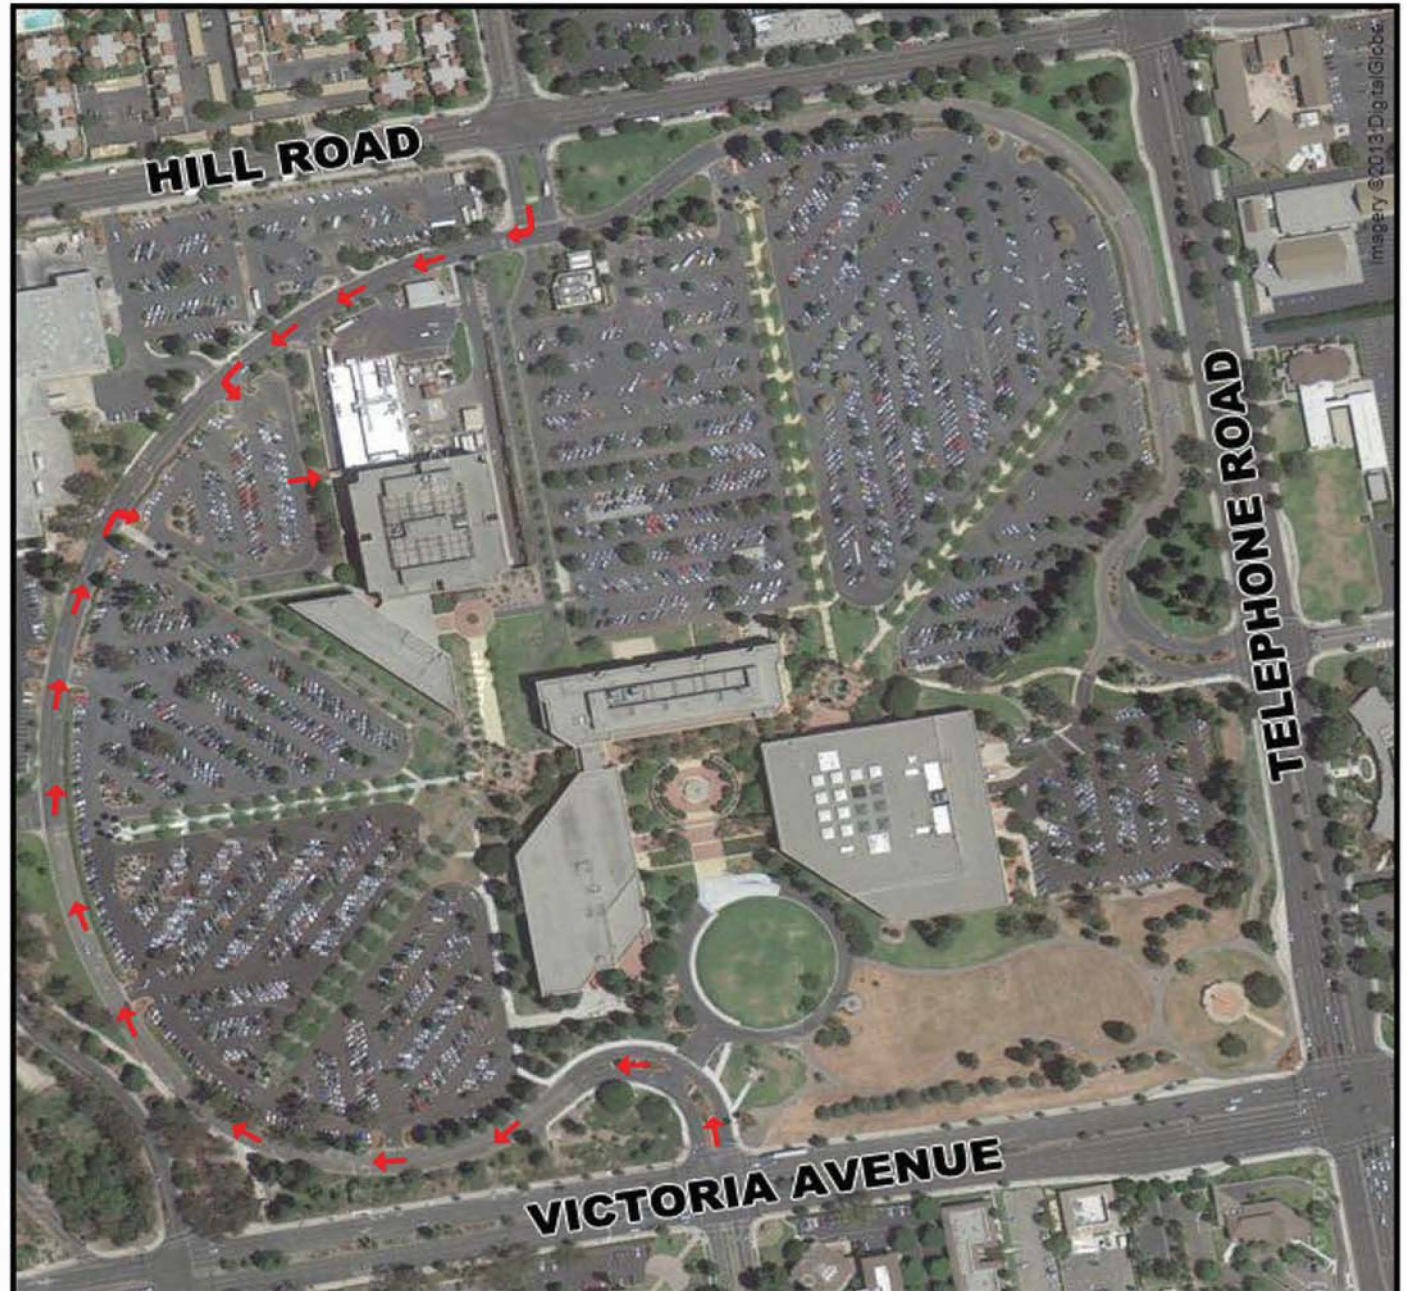

VENTURA COUNTY SHERIFF'S OFFICE

EMERGENCY OPERATIONS CENTER

Ventura County Sheriff's Office
Emergency Operations Center
800 S. Victoria Avenue
Ventura, CA 93009

DRIVING DIRECTIONS

HIGHWAY 126

-Exit Victoria Avenue and travel south toward the Ventura County Government Center.

-Turn left into the main entrance of the government center and follow signs to Sheriff's Main Jail.

-Park in parking lot "E" and follow the signs posted at the entrance of the building.

101 FREEWAY

-Exit Victoria Avenue and travel north approximately 1 mile on Victoria Avenue.

-Turn right into the main entrance of the Ventura County Government Center and follow the signs to the Sheriff's Main Jail.

-Park in parking lot "E" and follow the signs posted at the entrance of the building.

For addition information please
call 805-654-2757