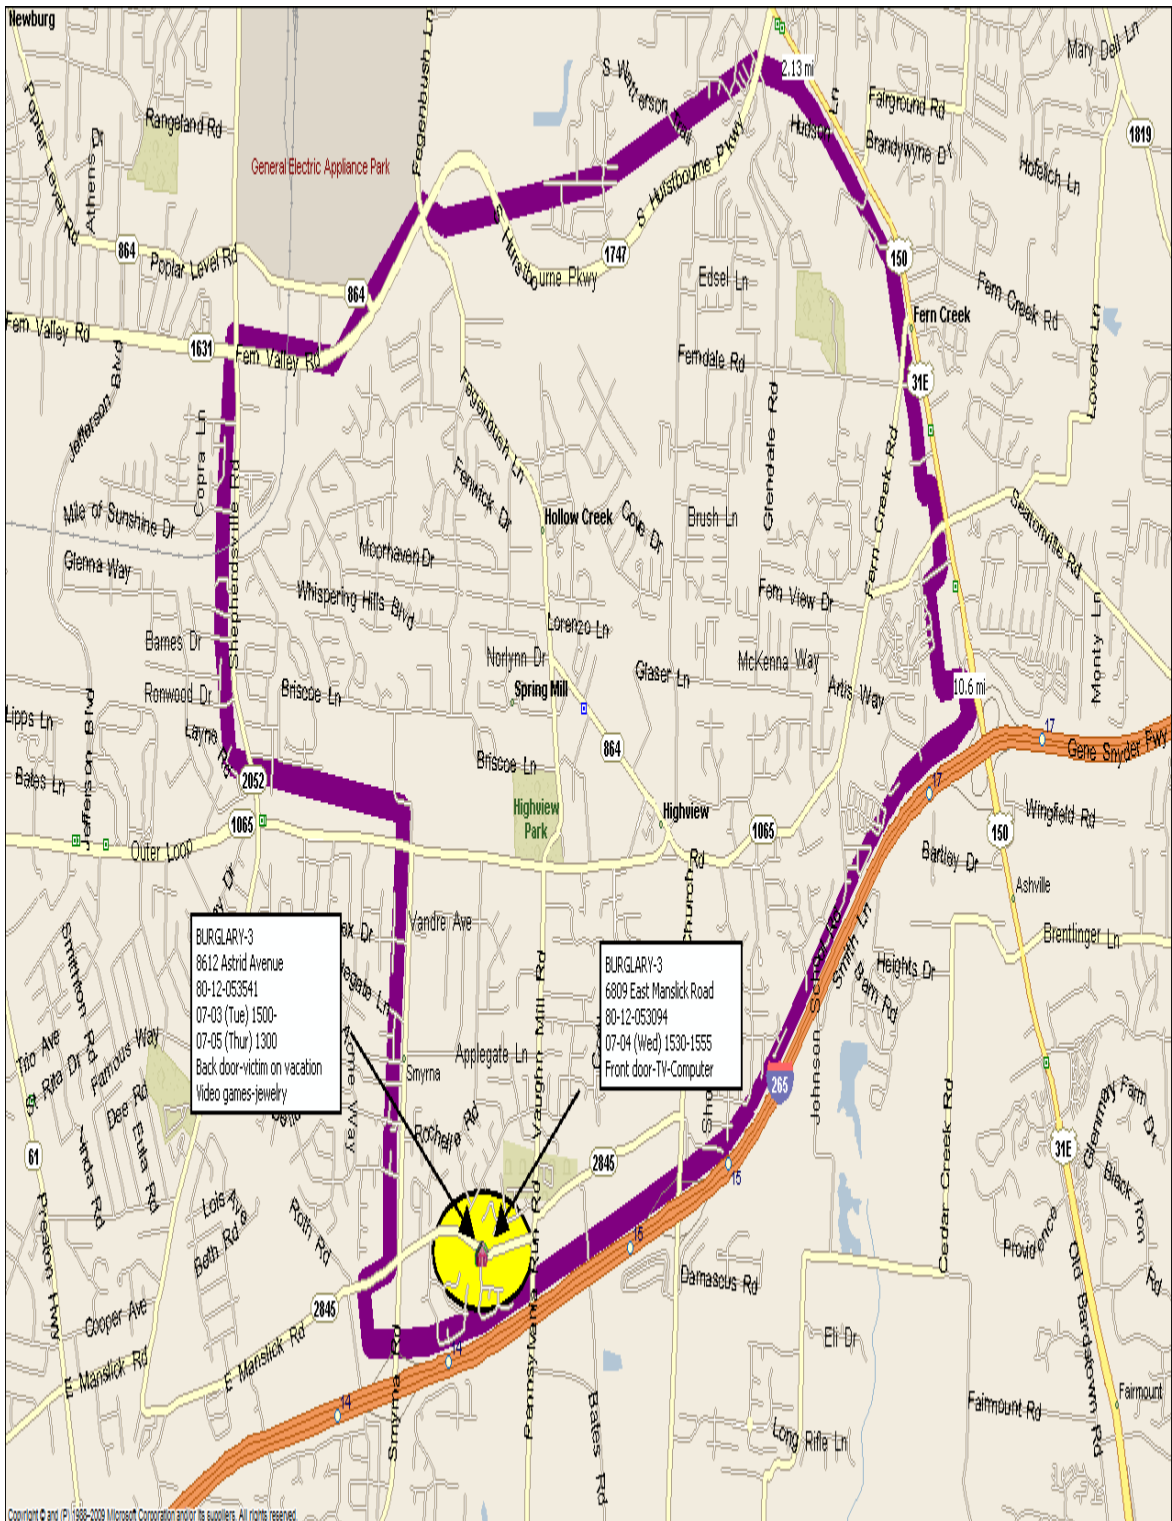

Please forward this information to any family, friends, relatives and co-workers that live and work in the 7<sup>th</sup> Division.

We are only reporting out two areas in the 7<sup>th</sup> Division.

**Burglaries 3**

**Theft from Autos 3**

**Theft from Autos unlocked 3**

Beat 3: Hillview, South Watterson Trail, Bardstown Road, Fern Creek Road, and Hurstbourne Parkway

On Beat 3 officers responded to two burglaries near Catalpa Springs Subdivision in this section of the 7<sup>th</sup> Division. The victims stated that electronic equipment, video games, and jewelry were removed from the residences. These thefts occurred late in the afternoon around 400PM. Officers have little information as to the identity of these suspect(s) wanted for crimes. Please remember to take the time to write down the brand name, model number and serial numbers for items in your home, business, auto and garage. Please remember to properly lock and secure your home, business and vehicle. If you see anything suspicious please contact the Louisville Metro Police.

Beat 4: Copper Chapel Road, Mount Washington Road, Mudd Lane, Caven Ave, Thor Ave, Whispering Brook

Officers responded to one burglary and three thefts from autos, in this section of the 7<sup>th</sup> Division on beat 4. Victims stated that jewelry, computer equipment, credit cards, and medication were reported stolen. Officers have information on a suspect in regards to all these thefts. Please remember to lock and secure your residence and vehicle properly. Please remember to take the time to write down the brand name, model number serial numbers for items in your home, business, auto, and garage. If you see anything suspicious please contact the Louisville Metro Police.