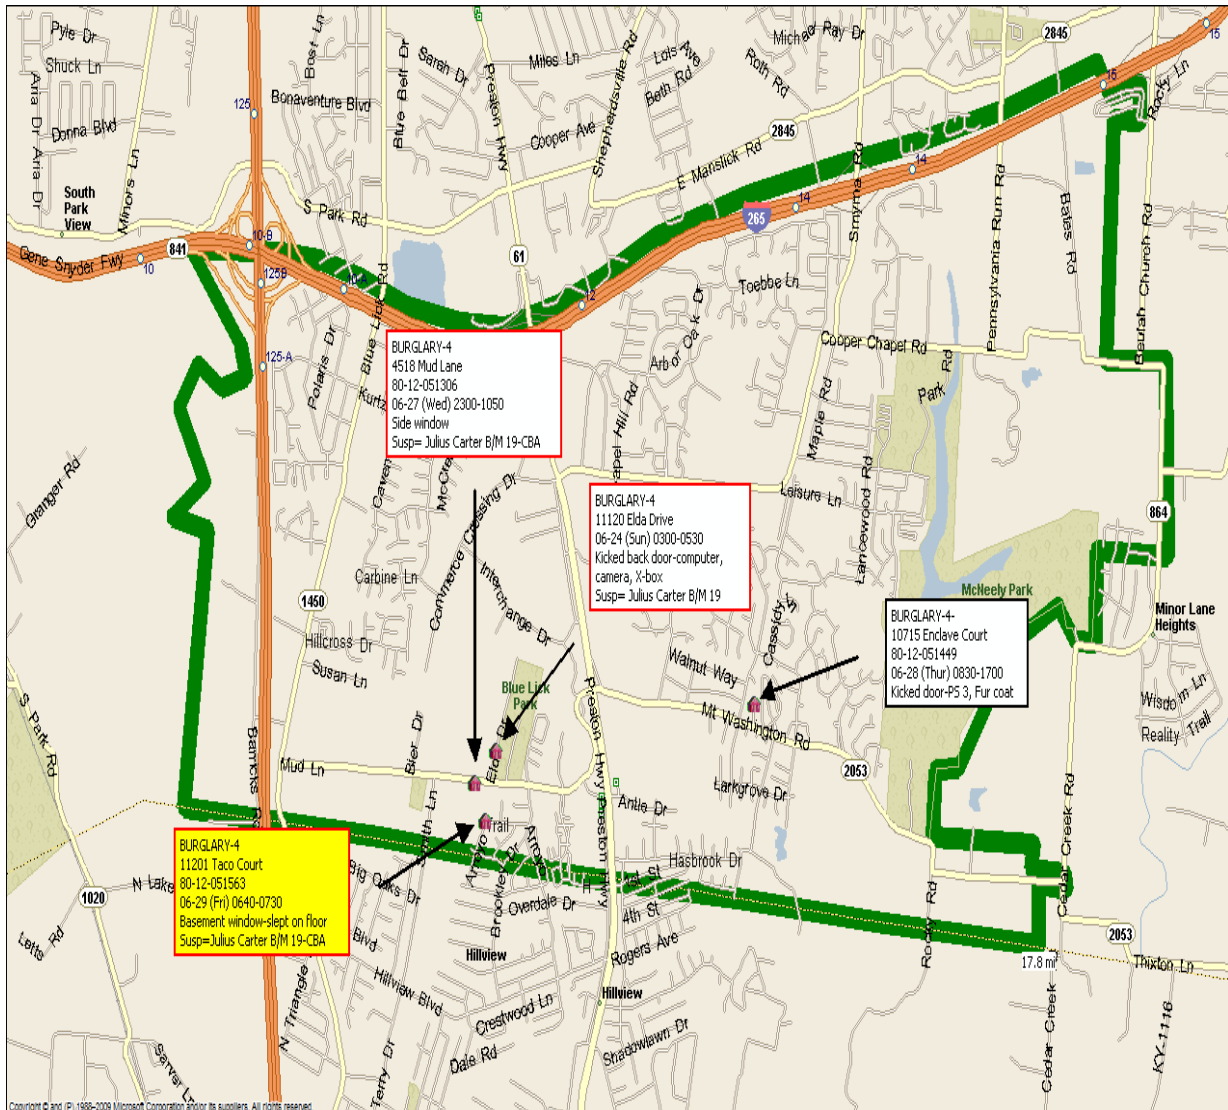

business, auto, and garage. If you see anything suspicious please contact the Louisville Metro Police.

Beat 5: Preston Highway, Manslick Road, Sheperdsville Road, Miles Lane, Outer Loop

On beat 5 officers responded to one burglary and two thefts of autos, in this section of the 7th Division. One of the two vehicles reported stolen was left unlocked in parking lot and the other was a 2005 Kawasaki motorcycle. The victims in the burglary reported electronic equipment and a leather bag stolen from the residence. Please remember to properly lock and secure your home and vehicle. Conceal