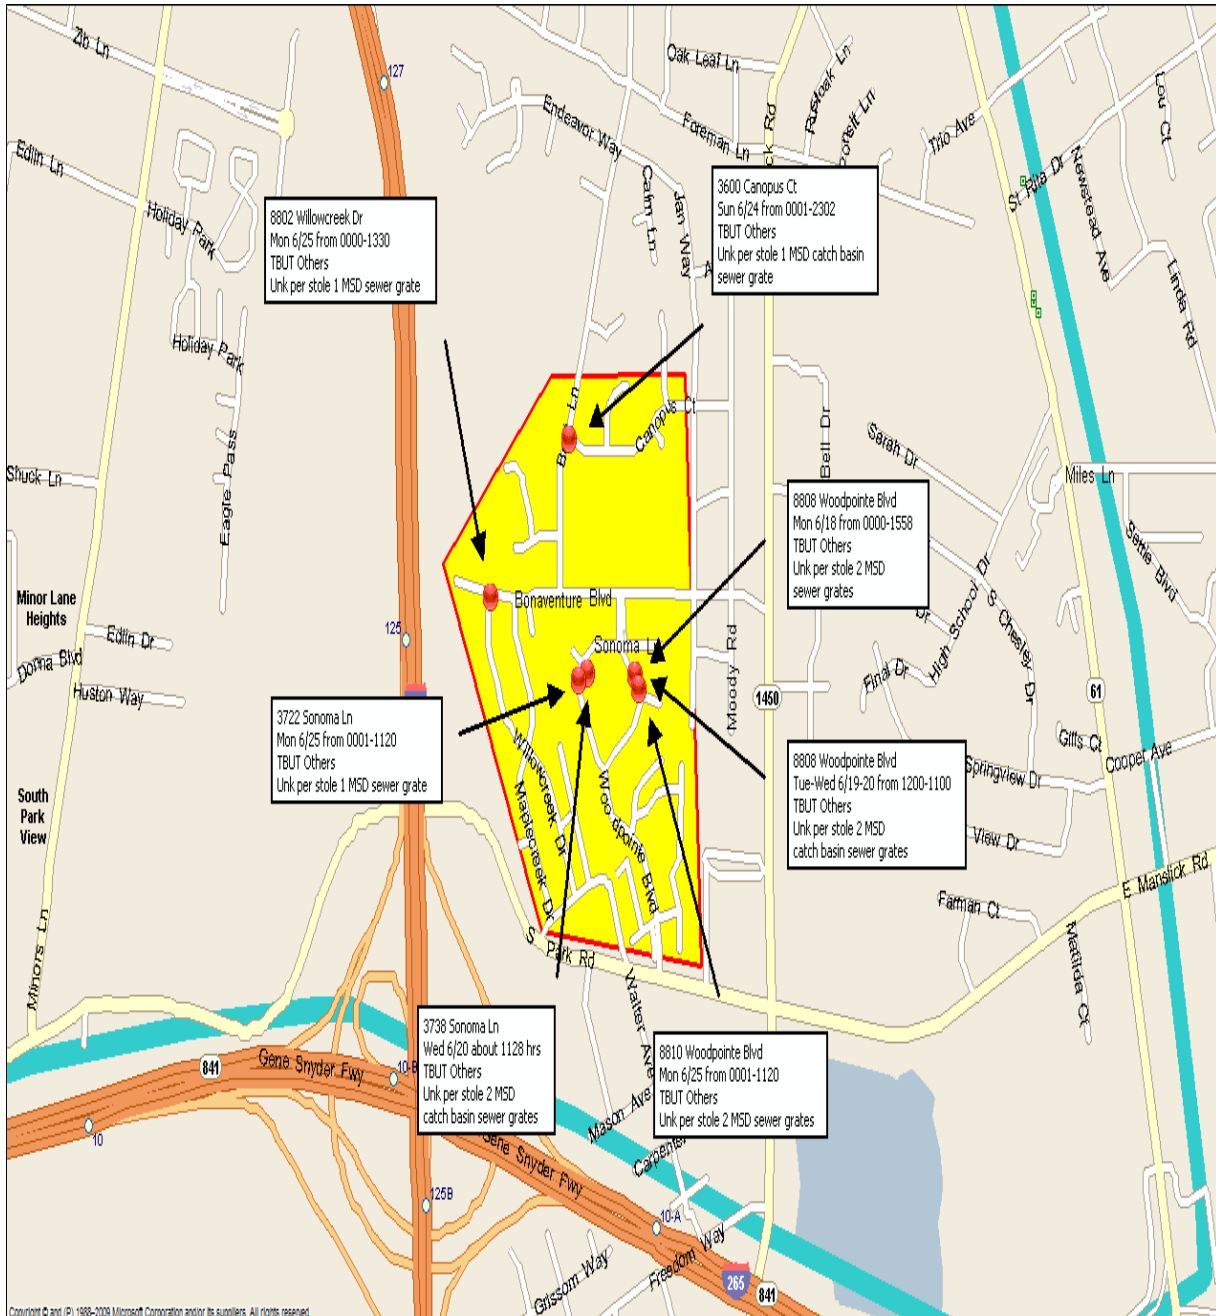

your home, business and vehicle. If you see suspicious activity or crime occurring, please contact the Louisville Metro Police Department.

Beat 6 [last 2 weeks 17th-30th]

Officer Russell A Miller
7th Division Resource Officer