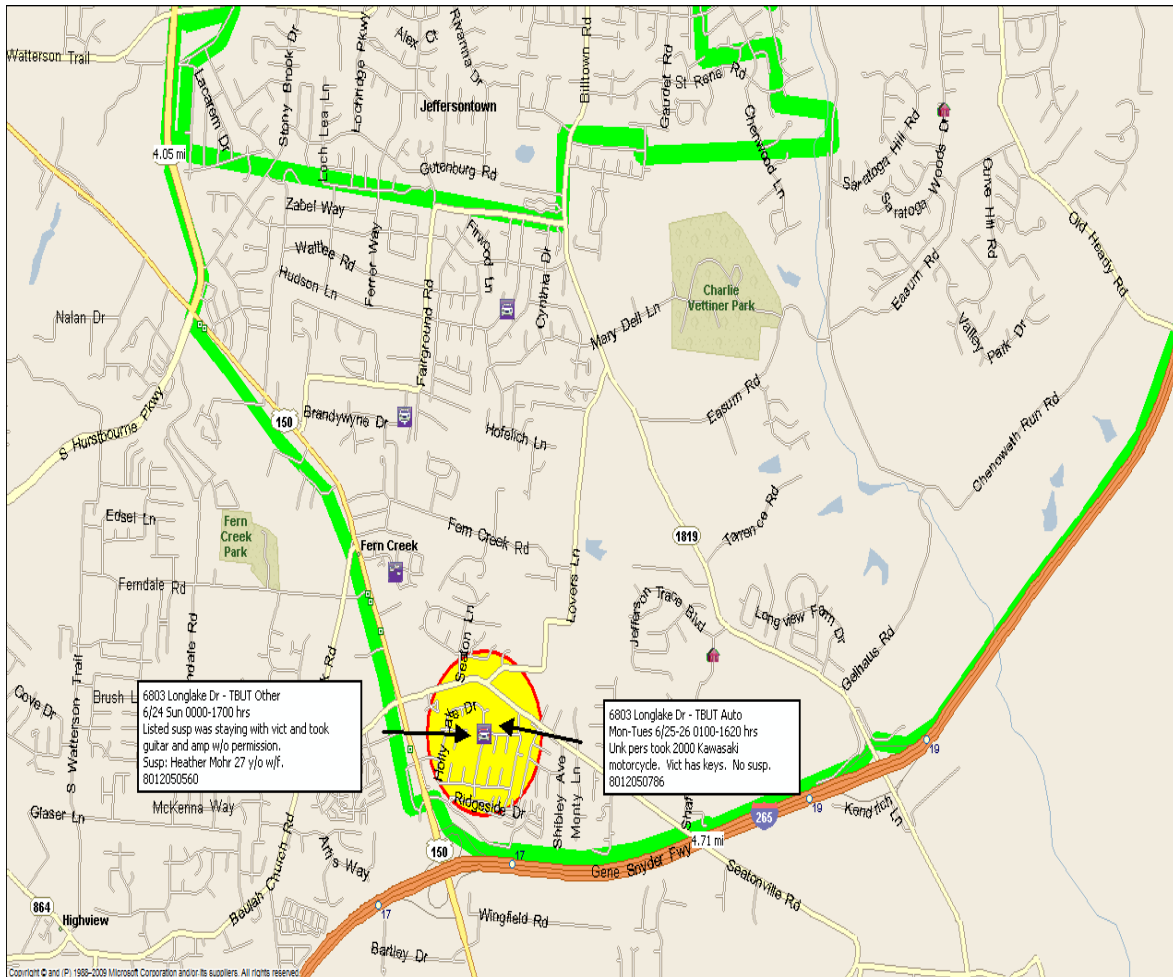

If you see crime occurring or suspicious activities please contact the Louisville Metro Police Department 574-2111 or 911.

Concentrated Crimes Maps for June 24- June 30

The concentrated crimes maps center on the five most reported crimes robbery, assaults, auto theft, theft from autos and burglary in the 7th Division and identify any crime trends.

Beat 1: Taylorsville Road, Lovers Lane, Hudson Lane, Chenoweth Run Road and Seatonville Road

Officers responded to reported to one theft and a theft of auto, in this section of the 7th Division. Officers have information as to the subject(s) involved in at least one of these reported thefts. Victim in one theft of auto reported a 2000 Kawasaki motorcycle stolen. Please remember to properly lock and secure your home, business and vehicle. Please remember to take the time to write down the brand name, model number and serial number for the items in your home, business, auto, and garage. If you seen anything that is suspicious in the area, please contact the Louisville Metro Police Department.

Beat 2: Fisherville Road, Old Heady, Routt Road, Cedar Creek Road and Brentlinger Lane

On beat 2 officers responded to two different burglaries, in this section of the 7th Division. The victims reported various items stolen from residences such as kitchen appliances, cash and jewelry. Officers have some information on a possible suspect(s) involved in one these thefts. Suspect gained entry to the resident by unlocking a window. The suspect is described as a W/M, buzz cut hair, driving a red colored Ford dually pick up. Please remember to properly lock and secure your home, business and vehicle. Please remember to take the time to write down the brand name, model number, and serial number for the items in your home, business, auto and garage. If you see anything suspicious please contact the Louisville Metro Police.