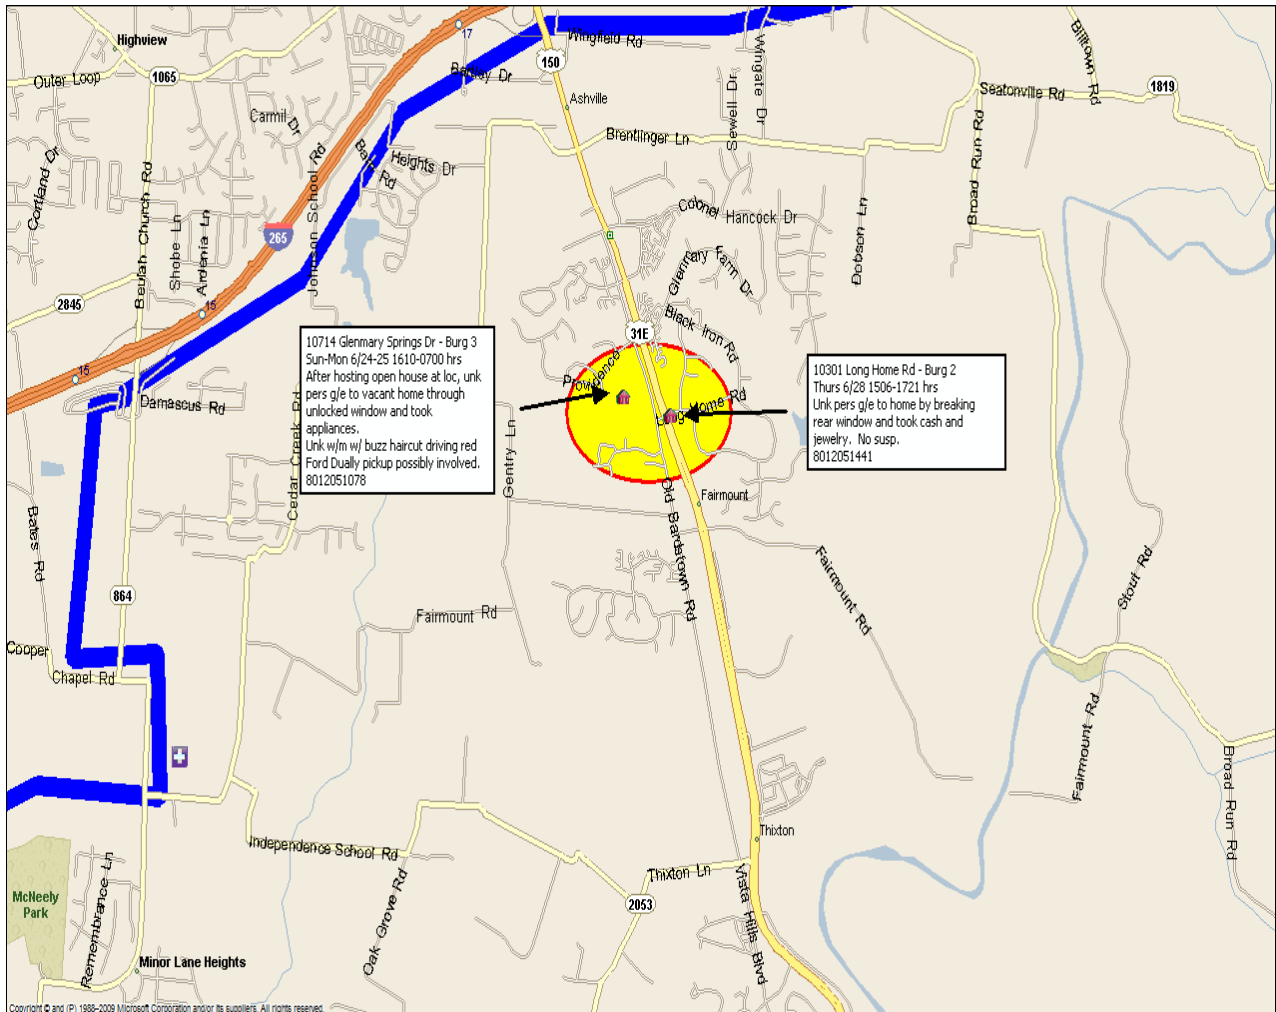

Beat 1: Taylorsville Road, Lovers Lane, Hudson Lane, Chenoweth Run Road and Seatonville Road

Officers responded to reported to one theft and a theft of auto, in this section of the 7th Division. Officers have information as to the subject(s) involved in at least one of these reported thefts. Victim in one theft of auto reported a 2000 Kawasaki motorcycle stolen. Please remember to properly lock and secure your home, business and vehicle. Please remember to take the time to write down the brand name, model number and serial number for the items in your home, business, auto, and garage. If you seen anything that is suspicious in the area, please contact the Louisville Metro Police Department.

Beat 2: Fisherville Road, Old Heady, Routt Road, Cedar Creek Road and Brentlinger Lane

On beat 2 officers responded to two different burglaries, in this section of the 7th Division. The victims reported various items stolen from residences such as kitchen appliances, cash and jewelry. Officers have some information on a possible suspect(s) involved in one these thefts. Suspect gained entry to the resident by unlocking a window. The suspect is described as a W/M, buzz cut hair, driving a red colored Ford dually pick up. Please remember to properly lock and secure your home, business and vehicle. Please remember to take the time to write down the brand name, model number, and serial number for the items in your home, business, auto and garage. If you see anything suspicious please contact the Louisville Metro Police.