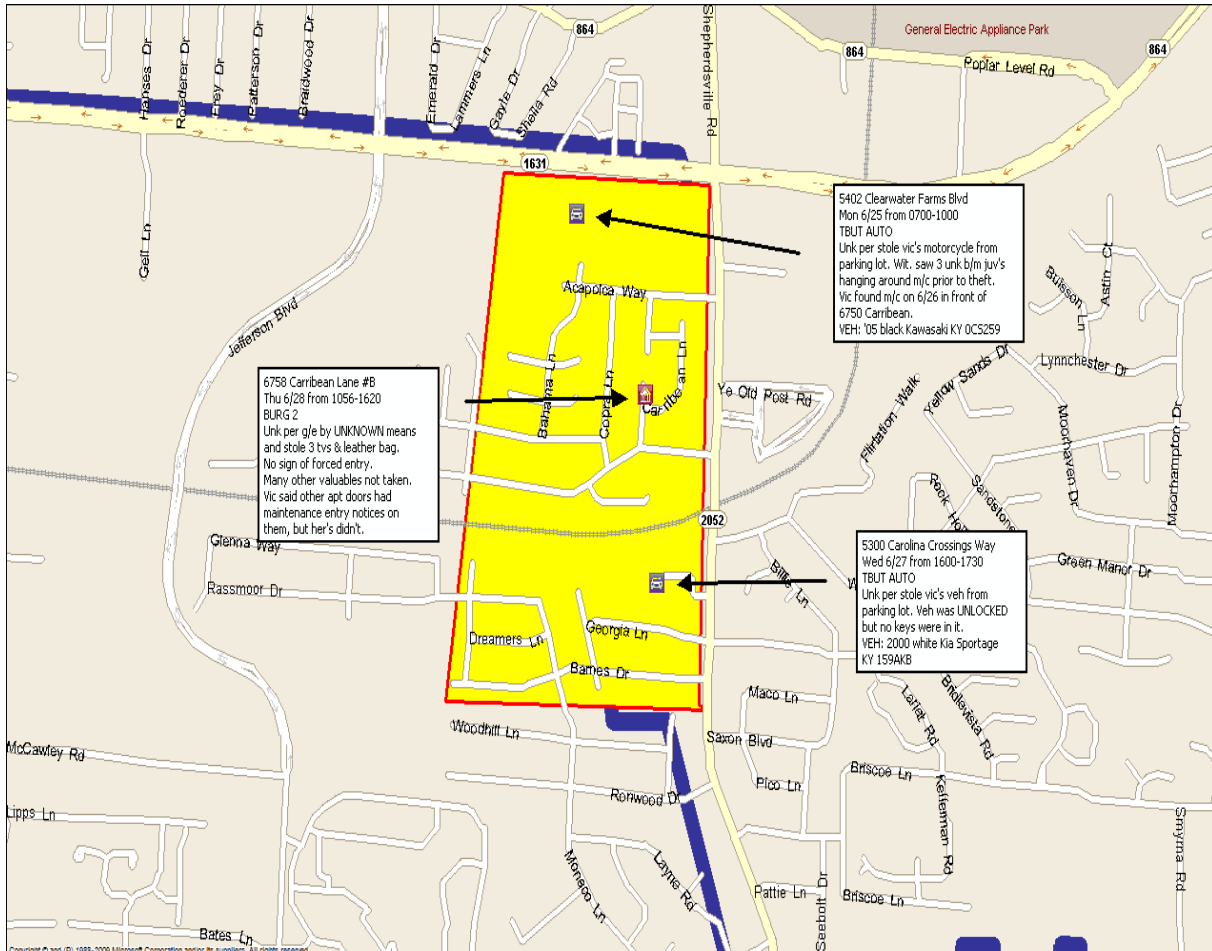

items such as tools, purses, and electronic items when leaving them in your vehicle. If you see suspicious activity or crime occurring, please contact the Louisville Metro Police Department.

Beat 6: Preston Highway, South Park Road, Grade Lane, Fern Valley Road, Minor Lane, Blue Lick Road and Bost Lane

On beat 6 officers responded to seven reported thefts dealing with metal sewer grates, in the 7th Division. Officers have information on two suspect(s) possibly involved in the metal thefts over the past several weeks. Please remember to properly lock and secure your home, business and vehicle. Remember to be aware of your surrounding when you're away from home. Pay attention to subjects sitting in their vehicles in parking lots. Please remember to properly lock and secure