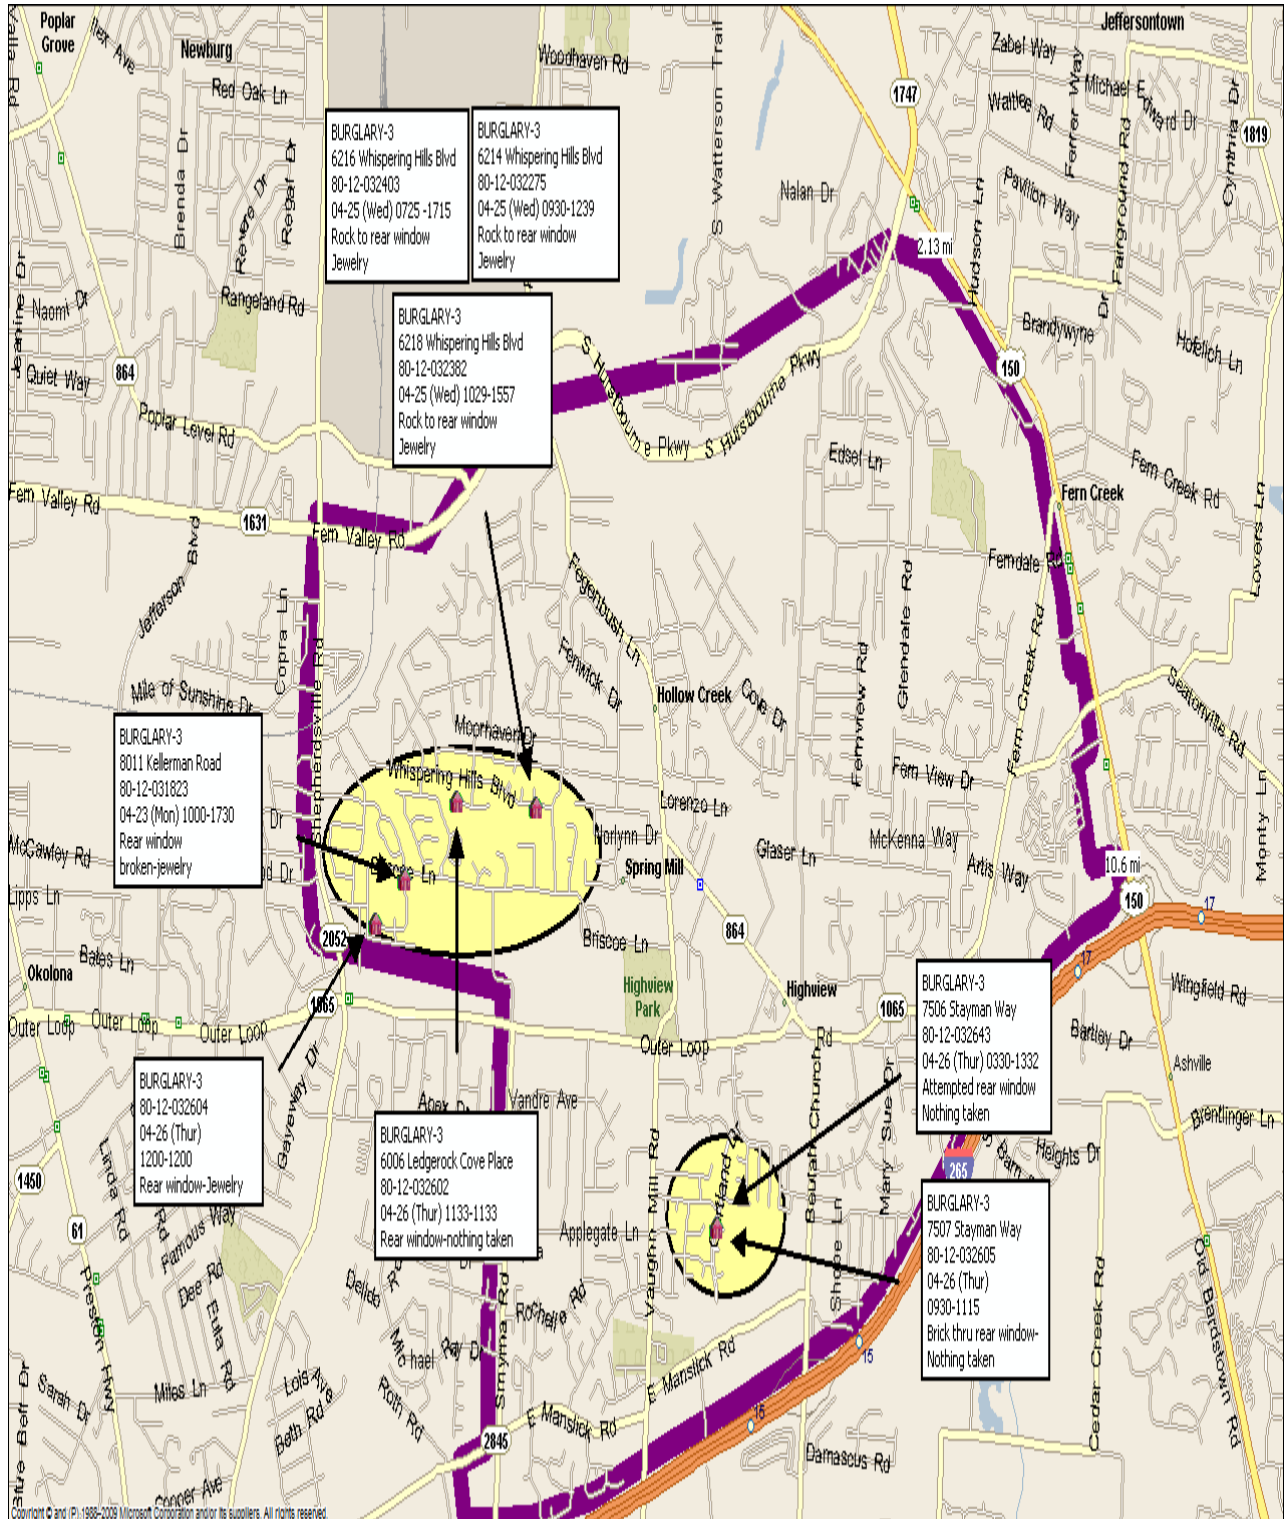

If you see crime occurring or suspicious activities please contact the Louisville Metro Police Department 574-2111 or 911.

Concentrated Crimes Maps for April 22- April 28

The concentrated crimes maps center on the five most reported crimes robbery, assaults, auto theft, theft from autos and burglary in the 7th Division and identify any crime trends.

Please forward this information to any family, friends, relatives and co-workers that live and work in the 7th Division.

We are only reporting out two areas in the 7th Division.

Thefts from vehicles 1

Thefts from unlocked vehicles 1

Burglaries 12

Criminal Mischief 1

Beat 3: Hillview, South Watterson Trail, Bardstown Road, Fern Creek Road, and Hurstbourne Parkway

On Beat 3 in the 7th Division we have had increased activity with nine burglaries occurring on this beat in the 7th Division. The majority of these burglaries have had the same M.O., brick, rock or landscaping stone thru the rear window and jewelry is stolen from the residences. Thefts are occurring between 1000AM-400PM on Tuesday, Wednesday, and Thursday. Officers are working on information provided by victims and witnesses. We believe the suspects are a thin white female with two heavy set W/M's. Further, they are driving a black Ford Focus hatch

back. Please be on the lookout for this vehicle and suspects. If you see anything suspicious please contact the Louisville Metro Police.

Beat 6: Preston Highway, South Park Road, Grade Lane, Fern Valley Road, Minor Lane, Blue Lick Road and Bost Lane