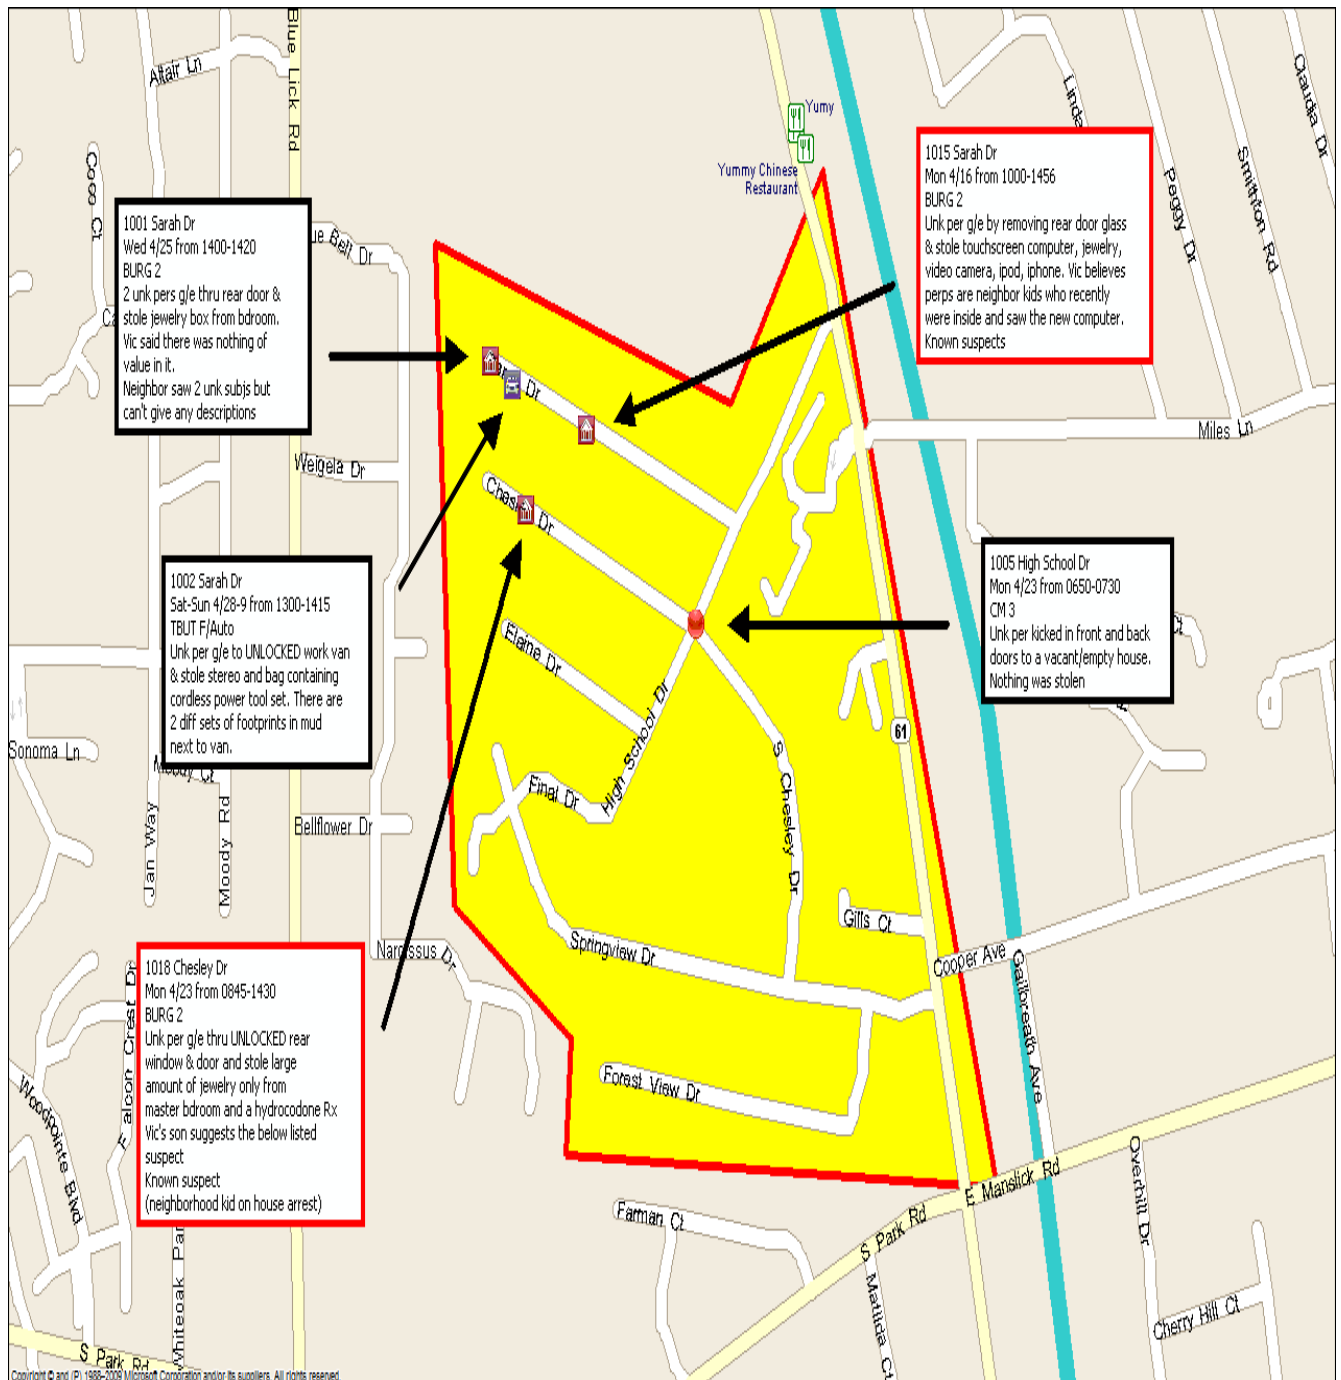

Officer Russell A Miller
7th Division Resource Officer
Office 502-574-2133
Cell 502-376-0534
Email Russell.miller@louisvilleky.gov